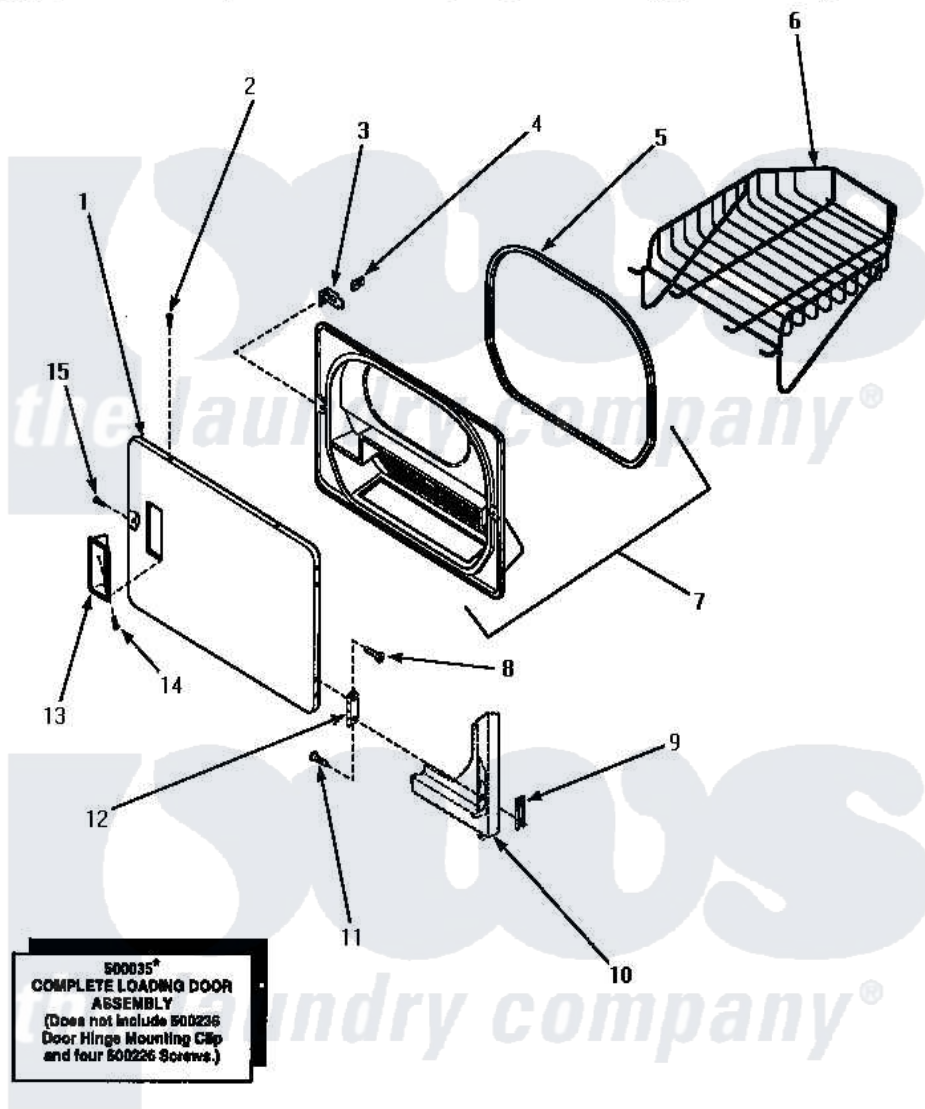

Amana LG4209L (BOM: P1158902W L) 09 - LOADING DOOR WITH DRYING RACK

LOADING DOOR WITH DRYING RACK

Amana [Residential Amana LG4209L \(BOM: P1158902W L\) Dryer Parts](#) Parts Diagram 09 - LOADING DOOR WITH DRYING RACK

[Click on the part number to view part](#)

| Item | Original Part Number | Replaced By | Status | Part Description |
|------|-------------------------|--------------------------|---------------|------------------------|
| 1 | 500040L | | | Assembly, Door-Home |
| " | 500040W | | | Assembly, Door-Home |
| 2 | 500226 | | | Screw, 8b-16 x 5/8 Tap |
| 3 | 500223 | 40116201 | | Bracket, Door Strike |
| 4 | 500039 | 510181 | | Strike Doormetal |
| 5 | 500200 | | Not Available | SEAL,DOOR |
| 6 | 501295P | | Not Available | RACK, DRYING |
| 7 | 500199 | | Not Available | ASSY,LINER & SEAL |
| 8 | 500226 | | | Screw, 8b-16 x 5/8 Tap |
| 9 | 500236 | | | Clip, Door Hinge Mount |
| 10 | Y00000000 | | Not Available | SEE NOTE FRONT PANEL |
| 11 | 500226 | | | Screw, 8b-16 x 5/8 Tap |
| 12 | 500041 | Y503676 | | Hinge, Door And Top |
| 13 | 500042L | | Not Available | PULL,DOOR |
| " | 500042W | | Not Available | PULL,DOOR |

| | | | |
|----|------------------------|-------------------------|------------------------|
| 14 | 500297 | 8281236 | Screw |
| 15 | 500226 | | Screw, 8b-16 x 5/8 Tap |
| NI | 500035W | Not Available | ASSY,DOOR-HOME |
| " | 500035L | Not Available | ASSY,DOOR-HOME |