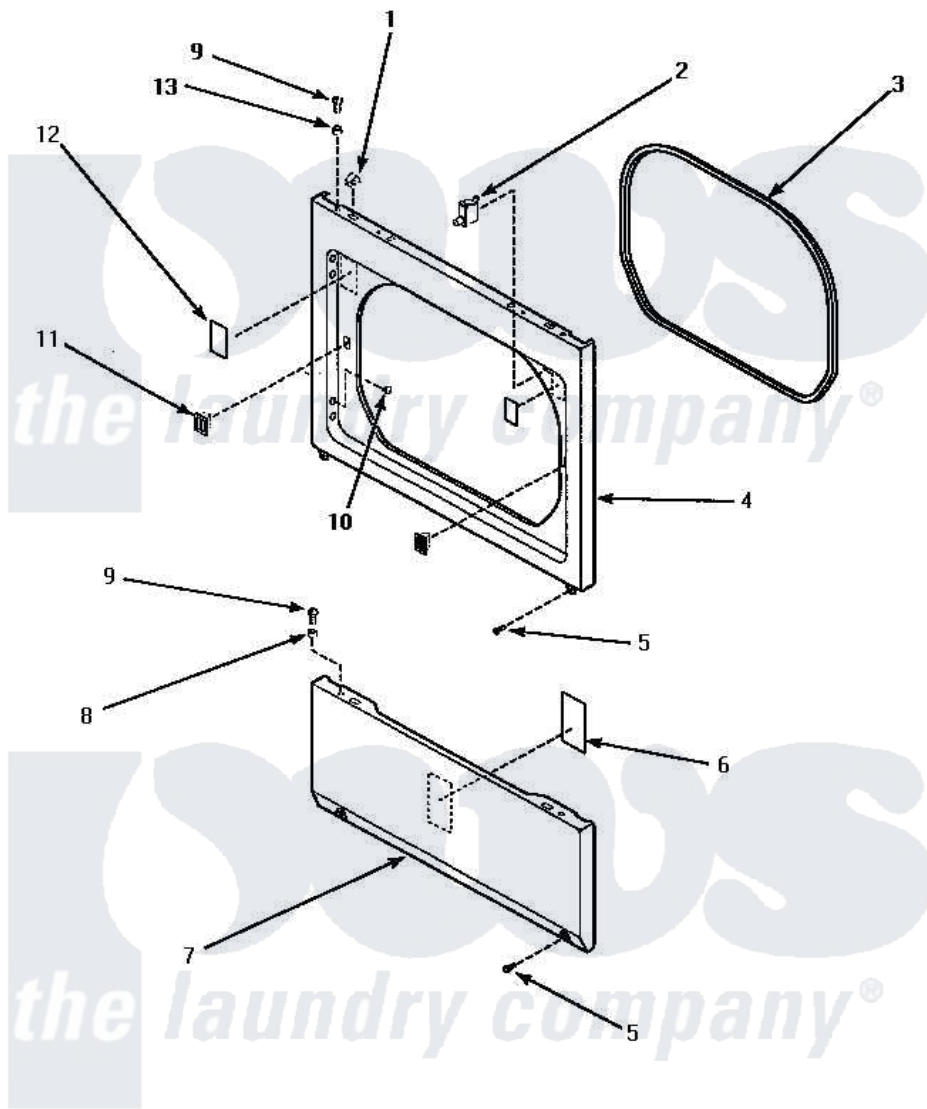

**Amana LG4209L (BOM: P1158902W L) 10 - LOWER ACCESS PANEL, FRONT PANEL & SEAL**

**LOWER ACCESS PANEL, FRONT PANEL AND SEAL**

Amana [Residential Amana LG4209L \(BOM: P1158902W L\) Dryer Parts](#) Parts Diagram 10 - LOWER ACCESS PANEL, FRONT PANEL & SEAL

[Click on the part number to view part](#)

Item	Original Part Number	Replaced By	Status	Part Description
1	28835	<a href="#">22001650</a>		Fastener, Spring
2	Y62872	<a href="#">W10169313</a>		Switch-Dor
3	<a href="#">500034</a>			Seal, Front Panel
4	500033W		Not Available	PANEL, FRONT
"	500033H		Not Available	PANEL,FRONT
"	<a href="#">500033L</a>			Panel, Front
5	33562	<a href="#">27001200</a>		Screw
6	500670		Not Available	STICKER NG OR MIXED GA
7	500044L		Not Available	PANEL, ACCESS (ALMOND)
"	500044H		Not Available	PANEL,ACCESS
"	500044W	<a href="#">40045301WP</a>		Panel, Access
8	56079	<a href="#">505187</a>		Locator, Panel
9	32671	<a href="#">Y014874</a>		Screw, Idler Arm And Sleeve
10	500227	<a href="#">505295</a>		Screw, No.8ab-16 x 3/4 PH
11	54660	<a href="#">LA-1003</a>		Door Catch Kit