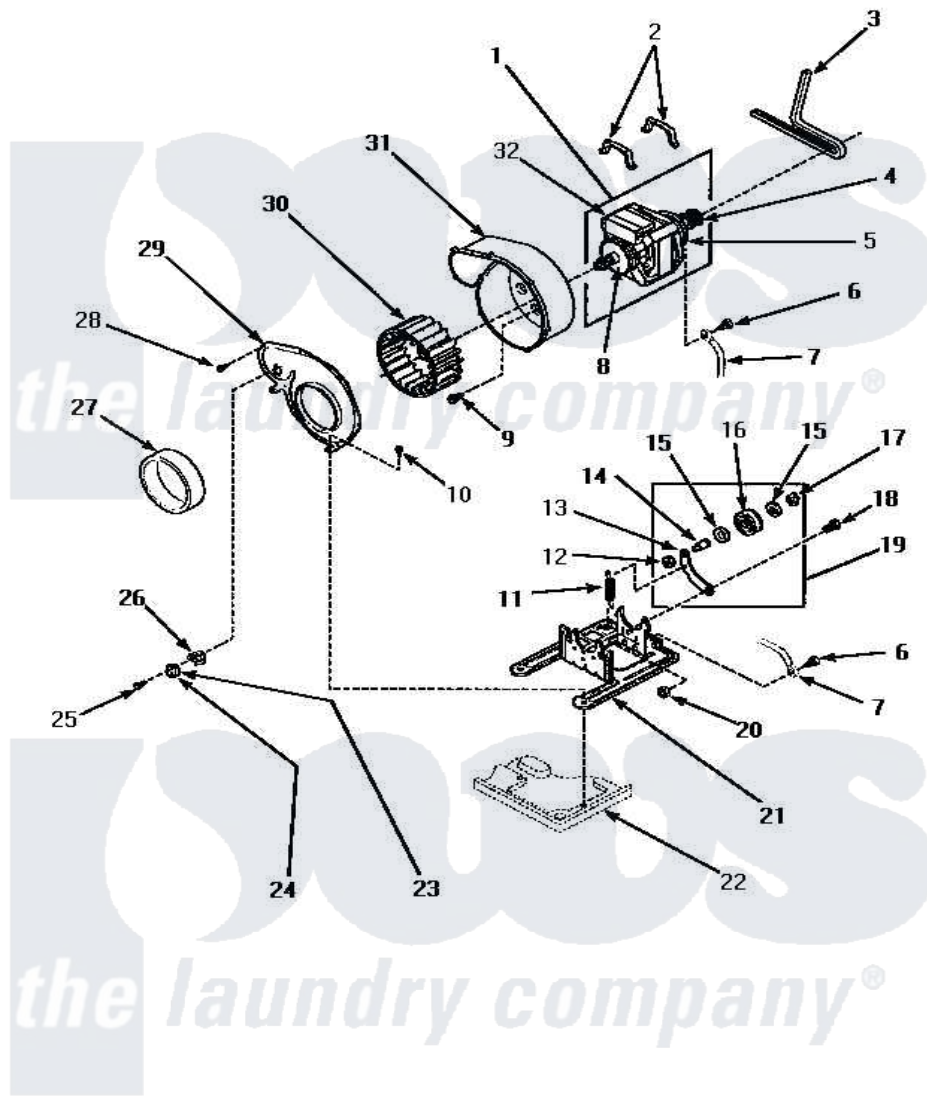

Amana LG4209L (BOM: P1158902W L) 11 - MOTOR, EXHAUST FAN & BELT

MOTOR, EXHAUST FAN AND BELT

Amana [Residential Amana LG4209L \(BOM: P1158902W L\) Dryer Parts](#) Parts Diagram 11 - MOTOR, EXHAUST FAN & BELT

[Click on the part number to view part](#)

Item	Original Part Number	Replaced By	Status	Part Description
1	501211	2200376		Motor
2	Y58047	660658		Clamp, Motor Mounting 343481 685441
3	59174	40111201		Belt, Cylinder
4	500011			Pulley, Motor
5	58044A		Not Available	MOUNT,MOTOR-LOCKING
6	20530			Screw, 10-24 x 3/8 Hex
7	Y00000000		Not Available	SEE NOTE GROUND WIRE FROM MOTOR TO MOUNTING BRACKET, GREEN
8	58044A		Not Available	MOUNT,MOTOR-LOCKING
9	Y31645	27001200		Screw
10	33562	27001200		Screw
11	56076			Spring, Idler
12	56156	358160		Nut

13	500910	37001144	Assembly- Idler
14	56461		Shaft
15	52549		Washer, 501 ID X3/4 Odx
16	Y54414		Assembly, Wheel And Bearing
17	23748		Ring, Retaining
18	500824		Screw, 1/4-20 Unc Hex
19	500269	37001287	Assembly, Idler Lever/Shaft/Pulley
20	52566	27001225	Nut, Jam Mid Lock 1/4-20
21	500822	503613	Mount, Motor
22	Y00000000	Not Available	SEE NOTE BASE
24	56410		Thermostat
25	23222	3177991	Screw
27	500313		Seal, Blower Housing
28	31260		Screw, No.8 X 3/8 Ind H
29	500078	511969P	Kit Blower Housing And Cover
30	56000	510139P	Assembly Blower Fan Package
31	56020		Housing, Blower
32	501218	Not Available	MOTOR SWITCH (DOES NOT INCLUDE THERMAL PROT