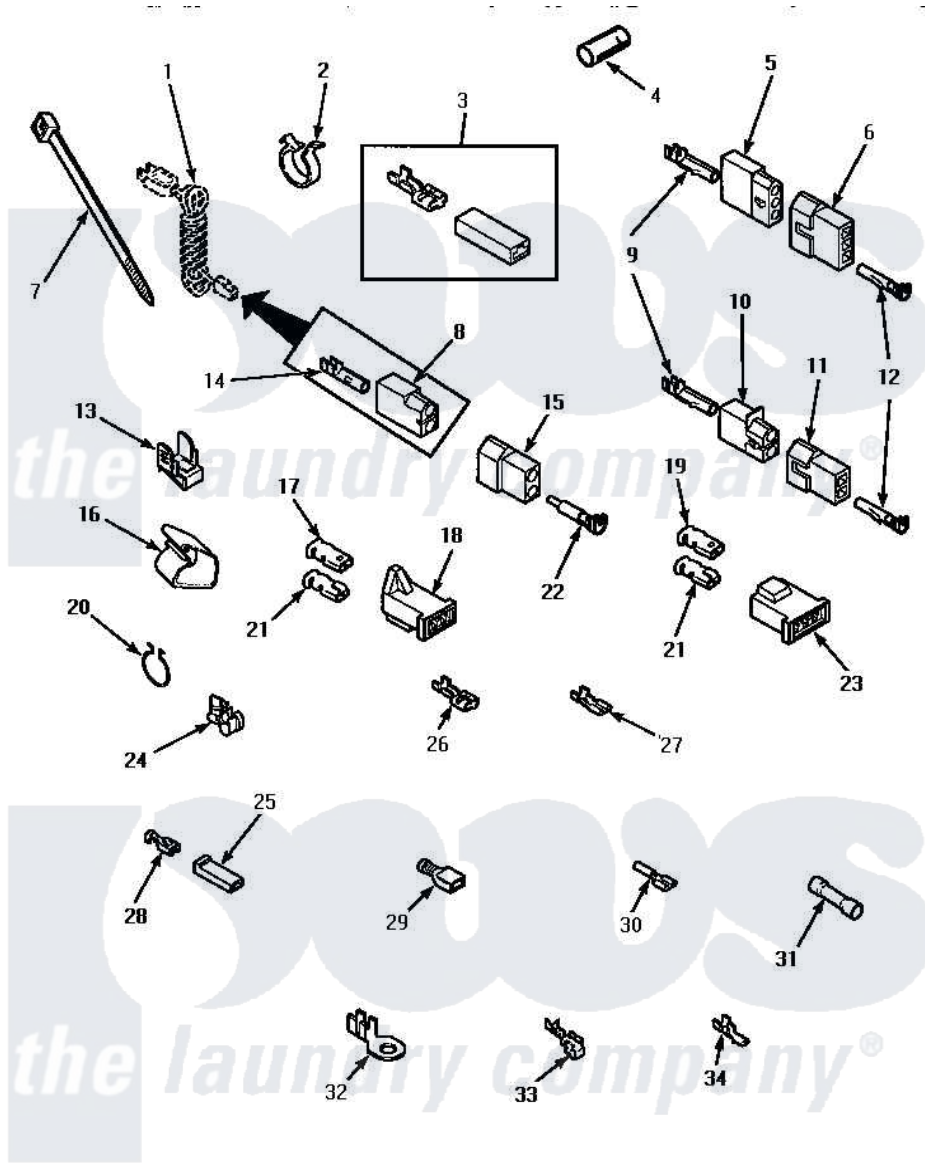

# Amana LG4209L (BOM: P1158902W L) 14 - TERMINALS

## TERMINALS

Amana [Residential Amana LG4209L \(BOM: P1158902W L\) Dryer Parts](#) Parts Diagram 14 - TERMINALS

[Click on the part number to view part](#)

Item	Original Part Number	Replaced By	Status	Part Description
1	Y00000000		Not Available	SEE NOTE POWER CORD
2	61510	<a href="#">504034</a>		Clip, Wire
3	<a href="#">Y00237</a>			Terminal-Female 1/4 ((1) 12 GAUGE Wire Or(2) 18 GA
4	Y21365	<a href="#">503670</a>		Sleeve Insulator
5	23039	<a href="#">697780</a>		Receptacle,
6	<a href="#">23040</a>			Plug-3 Circuit
7	55881	<a href="#">M0321209</a>		Tie-Electrical
8	<a href="#">56265</a>			Receptacle, 2 Circuit
9	Y00117	<a href="#">5011-XX</a>		093 Female Socket
10	<a href="#">56451</a>			Receptacle, 2 Circuit
11	<a href="#">56448</a>			Terminal Block Plug
12	<a href="#">Y00116</a>			Terminal, Pin-Male
13	Y00161	<a href="#">B5733302</a>		Clip, Ground
14	<a href="#">00130</a>			Terminal, Pin-1/8 Femal
15	<a href="#">56266</a>			Plug
16	35521		Not Available	CLIP,HARNESS HOLDER