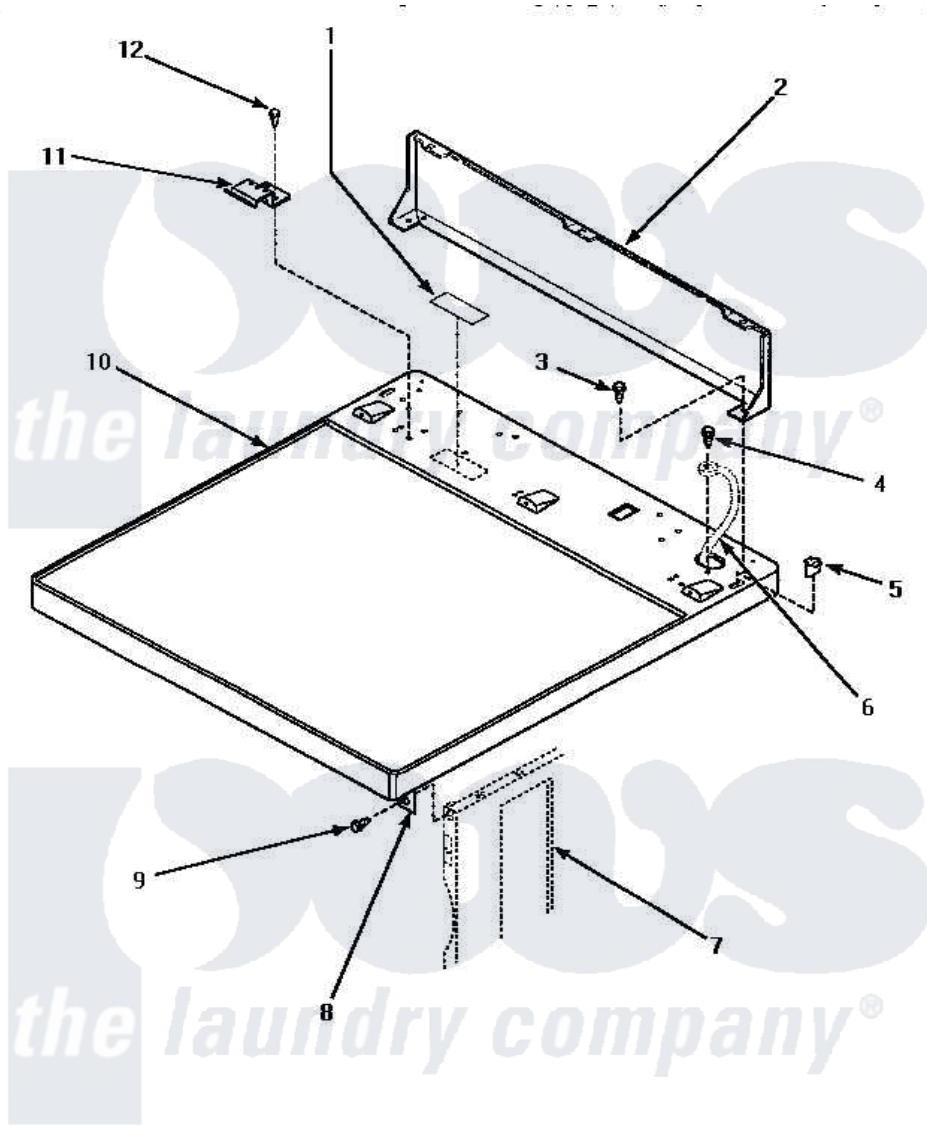

**Amana LG4209W (BOM: P1158902W W) 02 - CABINET TOP & CONTROL HOOD REAR PANEL**

**CABINET TOP AND CONTROL HOOD REAR PANEL**

Amana [Residential Amana LG4209W \(BOM: P1158902W W\) Dryer Parts](#) Parts Diagram 02 - CABINET TOP & CONTROL HOOD REAR PANEL  
 Click on the part number to view part

Item	Original Part Number	Replaced By	Status	Part Description
1	24903		Not Available	STICKER,DISCONNECT POW
2	500343		Not Available	PANEL,BACK(HOME HOOD)
3	501086	<a href="#">90767</a>		Screw, 8A X 3/8 HeX Washer Head Tapping
4	<a href="#">20530</a>			Screw, 10-24 x 3/8 Hex
5	501242		Not Available	CLIP,TUBULAR INSERT
6	Y00000000		Not Available	SEE NOTE GROUND WIRE FROM REAR BULKHEAD, GREEN
7	Y00000000		Not Available	SEE NOTE CABINET
8	500084	<a href="#">40130801</a>		Bracket, Top Mount
9	33562	<a href="#">27001200</a>		Screw
10	500085WP	<a href="#">37001027</a>		Panel, Top
"	500085LP	<a href="#">510029LP</a>		Kit Top Panel W/Hdw domestic
11	501241	<a href="#">Y503876</a>		Clip, Hold Down