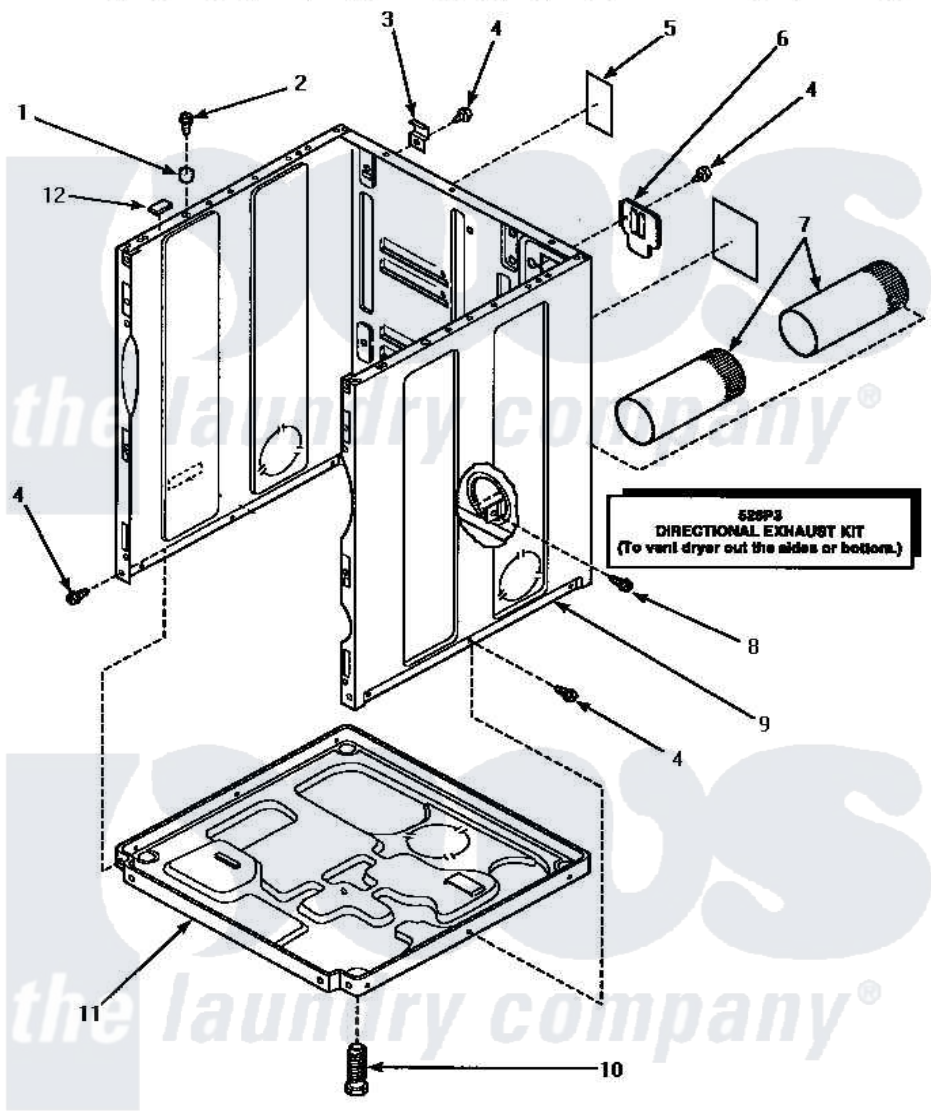

Amana LG4209W (BOM: P1158902W W) 03 - CABINET, EXHAUST DUCT & BASE

CABINET, EXHAUST DUCT AND BASE

Amana Residential Amana LG4209W (BOM: P1158902W W) Dryer Parts Parts Diagram 03 - CABINET, EXHAUST DUCT & BASE

Click on the part number to view part

Item	Original Part Number	Replaced By	Status	Part Description
1	56079	505187		Locator, Panel
2	32671	Y014874		Screw, Idler Arm And Sleeve
3	500003			Hinge, Top
4	33562	27001200		Screw
5	500670		Not Available	STICKER NG OR MIXED GA
6	500114	510903		Plate Access Panel
7	500064	505518		Duct, Exhaust
8	501668	503688		Screw, 10B-16 X .34 I
9	500001WP	37001284		Cabinet As Pack
"	500001HP		Not Available	ASSY, CABINET
"	500001LP	727P3L		Kit Dryer Panels
10	Y500101			Leg, Leveling
11	500070			Base, Dryer
12	Y56128			Pad, Bumper
NI	528P3			Directional Exhaust Kit