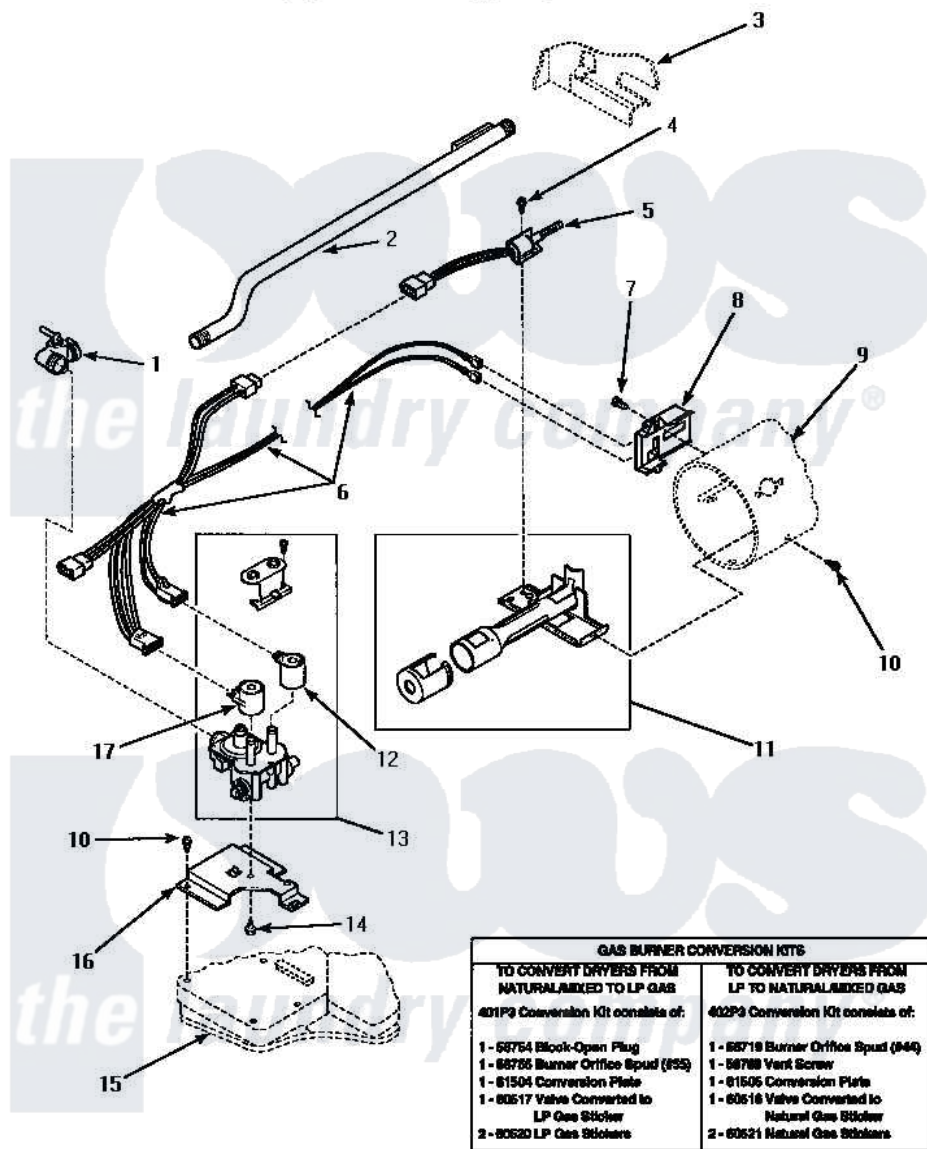

# Amana LG4209W (BOM: P1158902W W) 05 - GAS VALVE, IGNITER & GAS CONVERSION KITS

## GAS VALVE, IGNITER AND GAS CONVERSION KITS (Gas Model Dryers)

Amana [Residential Amana LG4209W \(BOM: P1158902W W\) Dryer Parts](#) Parts Diagram 05 - GAS VALVE, IGNITER & GAS CONVERSION KITS

[Click on the part number to view part](#)

Item	Original Part Number	Replaced By	Status	Part Description
1	Y56229	<a href="#">510205</a>		Valve-Elbo
2	500647	<a href="#">510204</a>		Pipe
3	Y00000000		Not Available	SEE NOTE CABINET
4	51782		Not Available	SCREW, 6B-20X5/16
5	60868	<a href="#">37001308</a>		Ignitor
6	60641	<a href="#">37001007</a>		Harness, Wire
7	23222	<a href="#">3177991</a>		Screw
8	Y56231	<a href="#">338906</a>		Radiant, Sensor
9	Y00000000		Not Available	SEE NOTE BURNER HOUSING
10	501668	<a href="#">503688</a>		Screw, 10B-16 X .34 I
11	Y56234	<a href="#">37001304</a>		Burner Ign
12	58804B	<a href="#">694540</a>		Coil, 60 Hz
13	<a href="#">58804</a>			Assembly, Valve-Gas-Single-
14	56124	<a href="#">3370225</a>		Screw