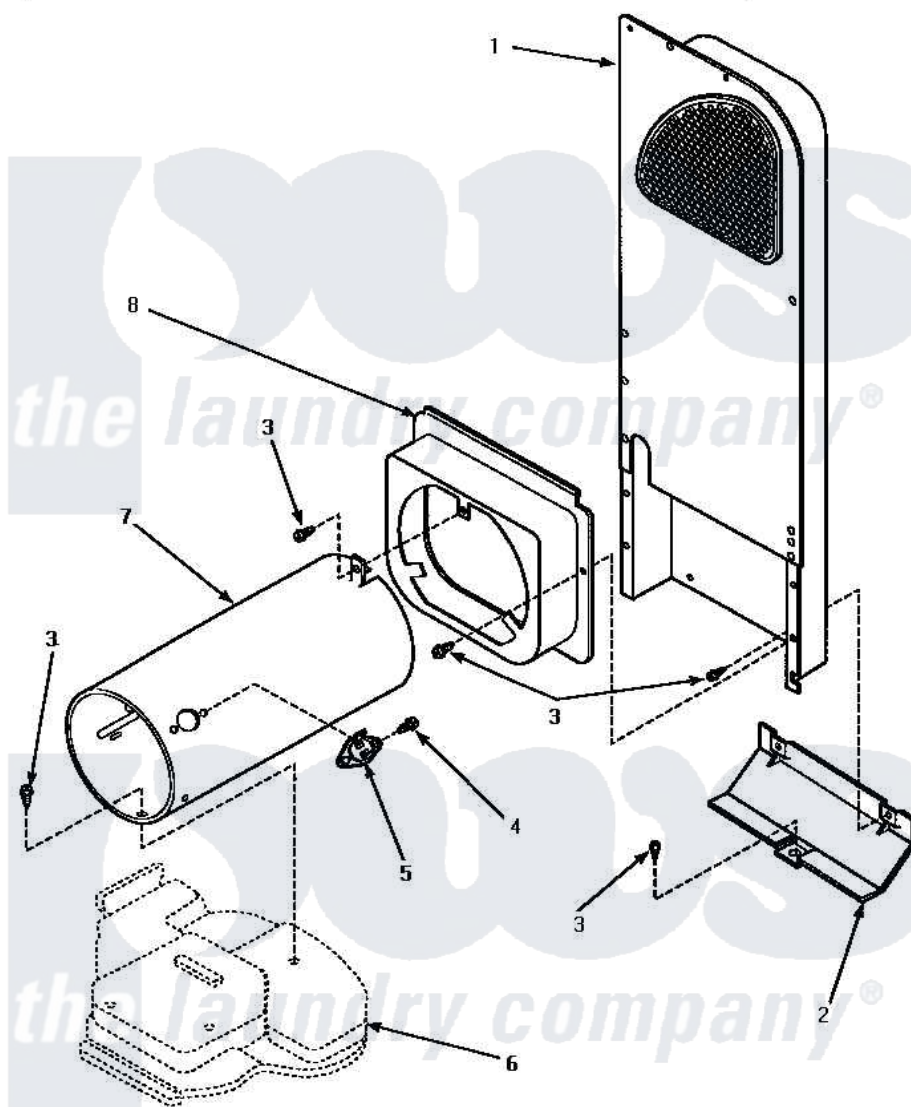

**Amana LG4209W (BOM: P1158902W W) 07 - HEATER BOX ASSY
(ORIGINAL)**

**HEATER BOX ASSEMBLY ORIGINALLY ON DRYER
(Gas Model Dryers)**

Amana [Residential Amana LG4209W \(BOM: P1158902W W\) Dryer Parts](#) Parts Diagram 07 - HEATER BOX ASSY
(ORIGINAL)

[Click on the part number to view part](#)

Item	Original Part Number	Replaced By	Status	Part Description
1	Y00000000		Not Available	SEE NOTE HEATER BOX ASSEMBLY
2	60952		Not Available	SHIELD,HEAT DUCT
3	501668	503688		Screw, 10B-16 X .34 I
4	51782		Not Available	SCREW, 6B-20X5/16
5	Y61886			Thermostat, Limit-Blk
6	Y00000000		Not Available	SEE NOTE BASE
7	61974		Not Available	BURNER HOUSING
8	500122	510101		Shroud Heat Duct