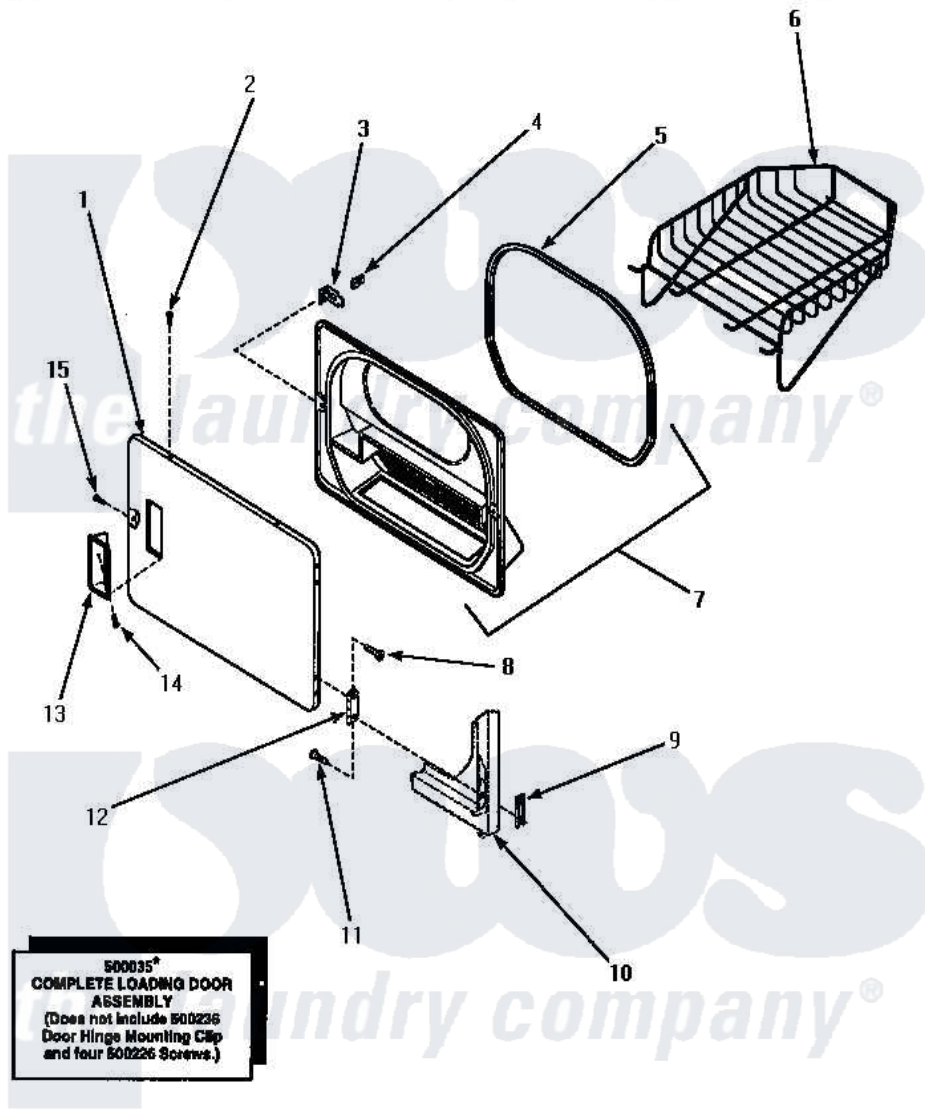

Amana LG4209W (BOM: P1158902W W) 09 - LOADING DOOR WITH DRYING RACK

LOADING DOOR WITH DRYING RACK

Amana Residential Amana LG4209W (BOM: P1158902W W) Dryer Parts Parts Diagram 09 - LOADING DOOR WITH DRYING RACK

[Click on the part number to view part](#)

Item	Original Part Number	Replaced By	Status	Part Description
1	500040L			Assembly, Door-Home
"	500040W			Assembly, Door-Home
2	500226			Screw, 8b-16 x 5/8 Tap
3	500223	40116201		Bracket, Door Strike
4	500039	510181		Strike Doormetal
5	500200		Not Available	SEAL,DOOR
6	501295P		Not Available	RACK, DRYING
7	500199		Not Available	ASSY,LINER & SEAL
8	500226			Screw, 8b-16 x 5/8 Tap
9	500236			Clip, Door Hinge Mount
10	Y00000000		Not Available	SEE NOTE FRONT PANEL
11	500226			Screw, 8b-16 x 5/8 Tap
12	500041	Y503676		Hinge, Door And Top
13	500042L		Not Available	PULL,DOOR
"	500042W		Not Available	PULL,DOOR

14	500297	8281236	Screw
15	500226		Screw, 8b-16 x 5/8 Tap
NI	500035W	Not Available	ASSY,DOOR-HOME
"	500035L	Not Available	ASSY,DOOR-HOME