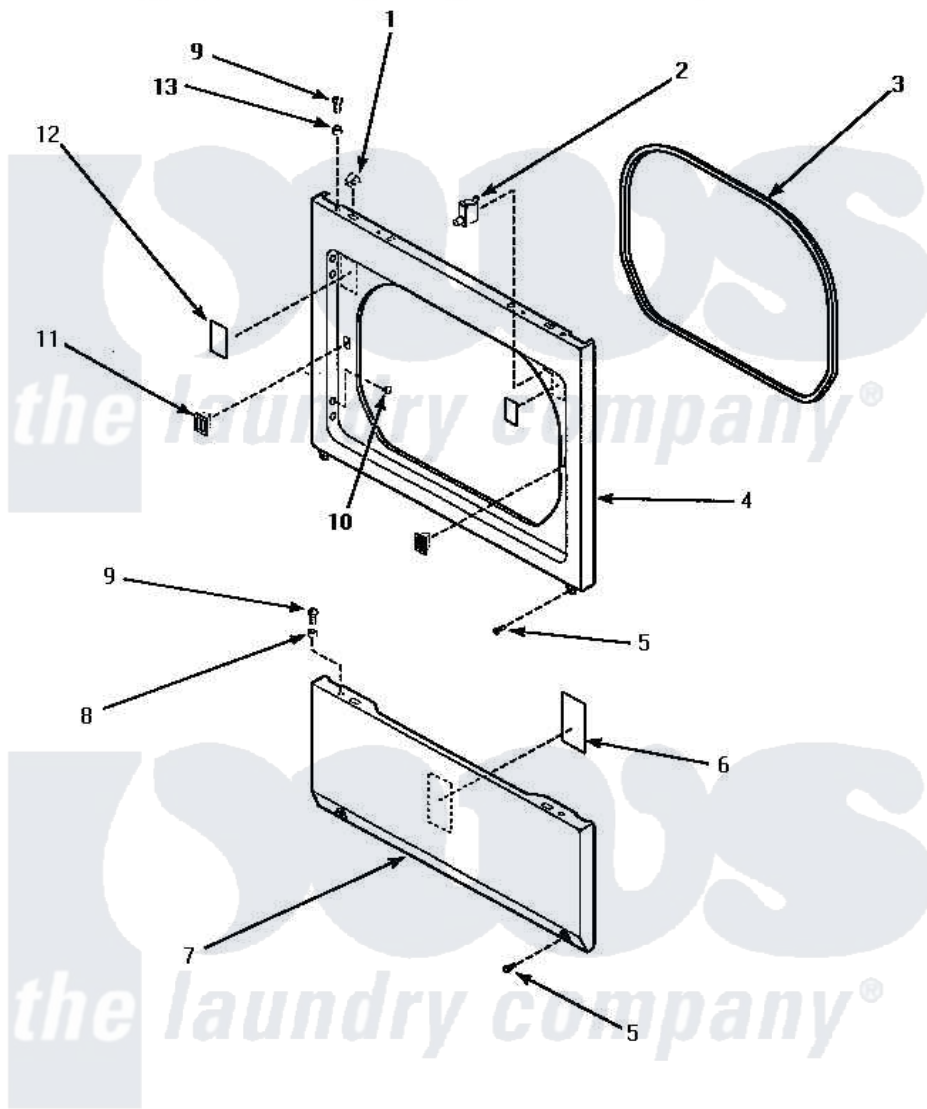

Amana LG4209W (BOM: P1158902W W) 10 - LOWER ACCESS PANEL, FRONT PANEL & SEAL

LOWER ACCESS PANEL, FRONT PANEL AND SEAL

Amana [Residential Amana LG4209W \(BOM: P1158902W W\) Dryer Parts](#) Parts Diagram 10 - LOWER ACCESS PANEL, FRONT PANEL & SEAL
 Click on the part number to view part

Item	Original Part Number	Replaced By	Status	Part Description
1	28835	22001650		Fastener, Spring
2	Y62872	W10169313		Switch-Dor
3	500034			Seal, Front Panel
4	500033W		Not Available	PANEL, FRONT
"	500033H		Not Available	PANEL,FRONT
"	500033L			Panel, Front
5	33562	27001200		Screw
6	500670		Not Available	STICKER NG OR MIXED GA
7	500044L		Not Available	PANEL, ACCESS (ALMOND)
"	500044H		Not Available	PANEL,ACCESS
"	500044W	40045301WP		Panel, Access
8	56079	505187		Locator, Panel
9	32671	Y014874		Screw, Idler Arm And Sleeve
10	500227	505295		Screw, No.8ab-16 x 3/4 PH
11	54660	LA-1003		Door Catch Kit