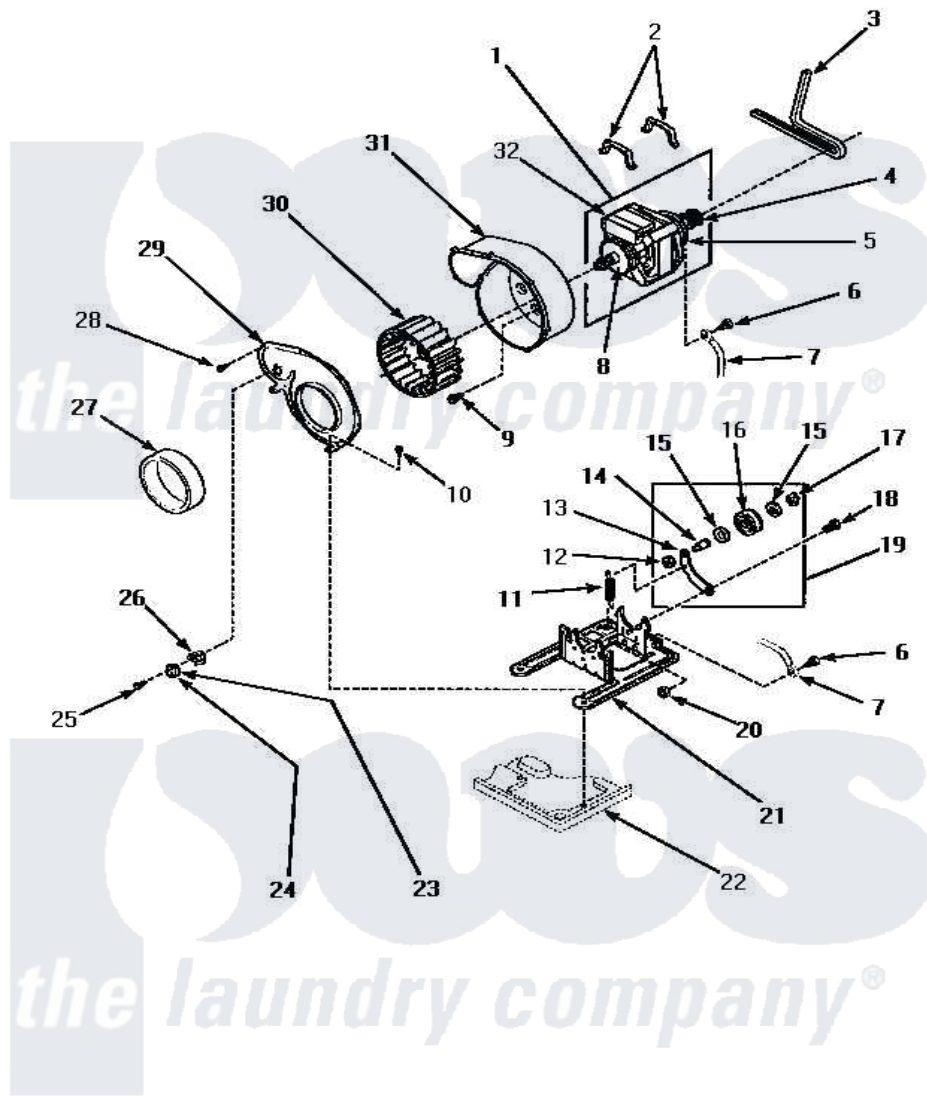

Amana LG4209W (BOM: P1158902W W) 11 - MOTOR, EXHAUST FAN & BELT

MOTOR, EXHAUST FAN AND BELT

Amana [Residential Amana LG4209W \(BOM: P1158902W W\) Dryer Parts](#) Parts Diagram 11 - MOTOR, EXHAUST FAN & BELT

[Click on the part number to view part](#)

Item	Original Part Number	Replaced By	Status	Part Description
1	501211	2200376		Motor
2	Y58047	660658		Clamp, Motor Mounting 343481 685441
3	59174	40111201		Belt, Cylinder
4	500011			Pulley, Motor
5	58044A		Not Available	MOUNT,MOTOR-LOCKING
6	20530			Screw, 10-24 x 3/8 Hex
7	Y00000000		Not Available	SEE NOTE GROUND WIRE FROM MOTOR TO MOUNTING BRACKET, GREEN
8	58044A		Not Available	MOUNT,MOTOR-LOCKING
9	Y31645	27001200		Screw
10	33562	27001200		Screw
11	56076			Spring, Idler
12	56156	358160		Nut

13	500910	37001144	Assembly- Idler
14	56461		Shaft
15	52549		Washer, 501 ID X3/4 Odx
16	Y54414		Assembly, Wheel And Bearing
17	23748		Ring, Retaining
18	500824		Screw, 1/4-20 Unc Hex
19	500269	37001287	Assembly, Idler Lever/Shaft/Pulley
20	52566	27001225	Nut, Jam Mid Lock 1/4-20
21	500822	503613	Mount, Motor
22	Y00000000	Not Available	SEE NOTE BASE
24	56410		Thermostat
25	23222	3177991	Screw
27	500313		Seal, Blower Housing
28	31260		Screw, No.8 X 3/8 Ind H
29	500078	511969P	Kit Blower Housing And Cover
30	56000	510139P	Assembly Blower Fan Package
31	56020		Housing, Blower
32	501218	Not Available	MOTOR SWITCH (DOES NOT INCLUDE THERMAL PROT