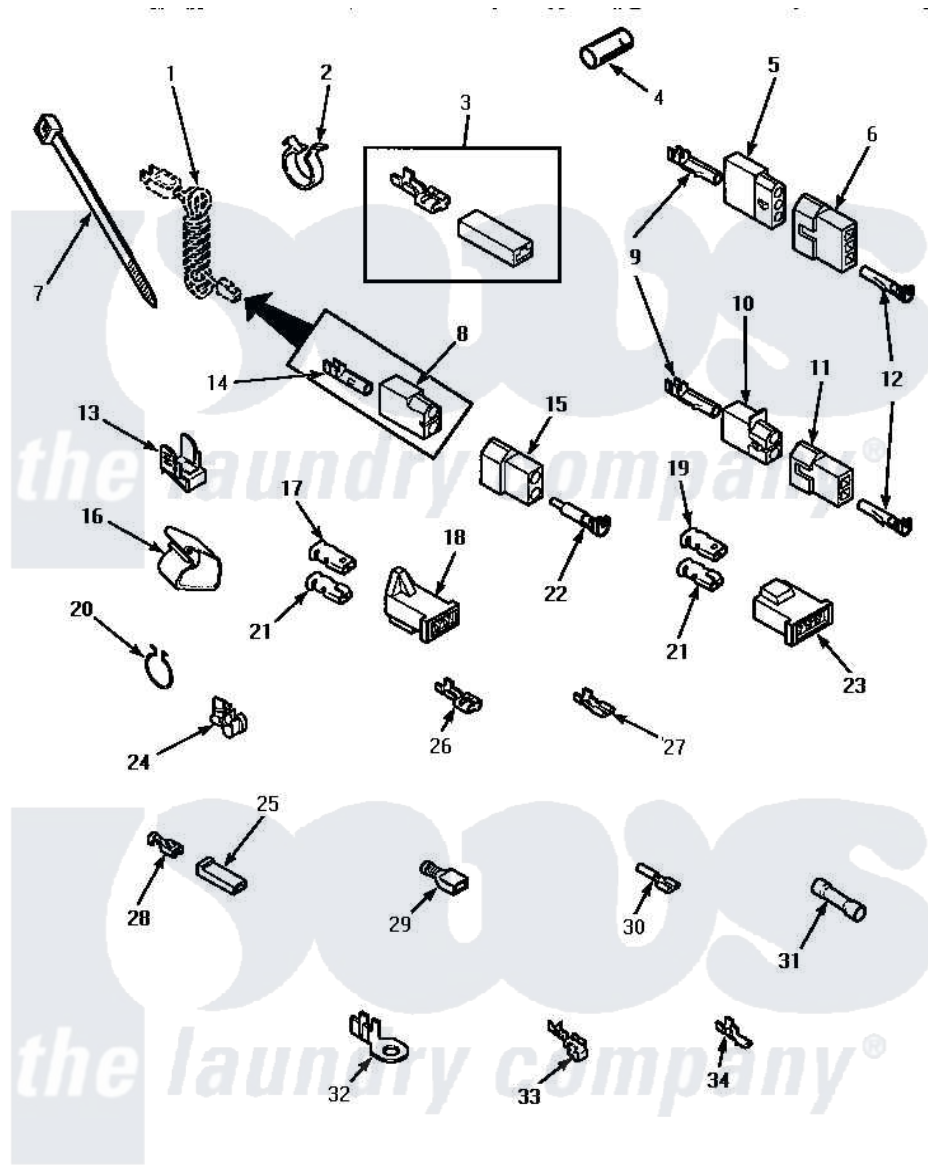

Amana LG4209W (BOM: P1158902W W) 14 - TERMINALS

TERMINALS

Amana Residential Amana LG4209W (BOM: P1158902W W) Dryer Parts Parts Diagram 14 - TERMINALS
 Click on the part number to view part

Item	Original Part Number	Replaced By	Status	Part Description
1	Y00000000		Not Available	SEE NOTE POWER CORD
2	61510	504034		Clip, Wire
3	Y00237			Terminal-Female 1/4 ((1) 12 GAUGE Wire Or(2) 18 GA
4	Y21365	503670		Sleeve Insulator
5	23039	697780		Receptacle,
6	23040			Plug-3 Circuit
7	55881	M0321209		Tie-Electrical
8	56265			Receptacle, 2 Circuit
9	Y00117	5011-XX		093 Female Socket
10	56451			Receptacle, 2 Circuit
11	56448			Terminal Block Plug
12	Y00116			Terminal, Pin-Male
13	Y00161	B5733302		Clip, Ground
14	00130			Terminal, Pin-1/8 Femal
15	56266			Plug
16	35521		Not Available	CLIP,HARNESS HOLDER

17	Y00189		Terminal, Spade
18	58799		Connector-2 Circuit
19	Y00189		Terminal, Spade
20	51291		Clip, Wire
21	Y00190		Connector-Receptacle
22	Y00127		Terminal, Pin-1/8 Male
23	58800	Not Available	CONNECTOR-3 CIRCUIT (3 CIRCUIT CONNECTOR)
24	21903	211881	Grommet, Cord Part Not Used-Gas Models Only
25	90789		Connector
26	Y00119	Not Available	SPADE TERMINAL(18 GAUGE) (1/4 INCH-(1) 18 GAUGE WIRE)
"	Y00121	Not Available	SPADE TERMINAL(12 GAUGE) (1/4 INCH-(2) 18 GAUGE WIRES O
"	Y00245	M0320576	Terminal
27	00156	00156SRE	65br30/FI
"	Y00209		Spade Terminal (18 Gauge) (3/16 Inch-(2) 18 Gauge Wires-
"	Y00124		Spade Terminal (18 Gauge) (3/16 Inch-(1) 18 Gauge Wire-
28	Y00115		Lock In Spade Terminal (18 Gaug (1/4 Inch-(1) 18 Gauge Wire)
"	00122	Not Available	(1/4 INCH-(2) 18 GAUGE WIRES O
29	Y00165		Insulated Spade Terminal
"	Y00163	285432	Terminal
30	Y00214	Not Available	BARREL INSULATED SPADE(18 GAUG (1/4 INCH-18 GAUGE WIRE)
"	Y00215		Barrel Insulated Spade
31	30865		Butt Splice Connector
32	Y00111		Ring Terminal No.10 No.10 18 Gauge Wires Or
"	00110		No.10 18 Gauge Wire
33	Y00114		Spade Terminal
34	Y00139	Y00138	Male Tab Terminal 18 Gauge Wire)
"	Y00138		Male Tab Terminal 18 Gauge Wire)