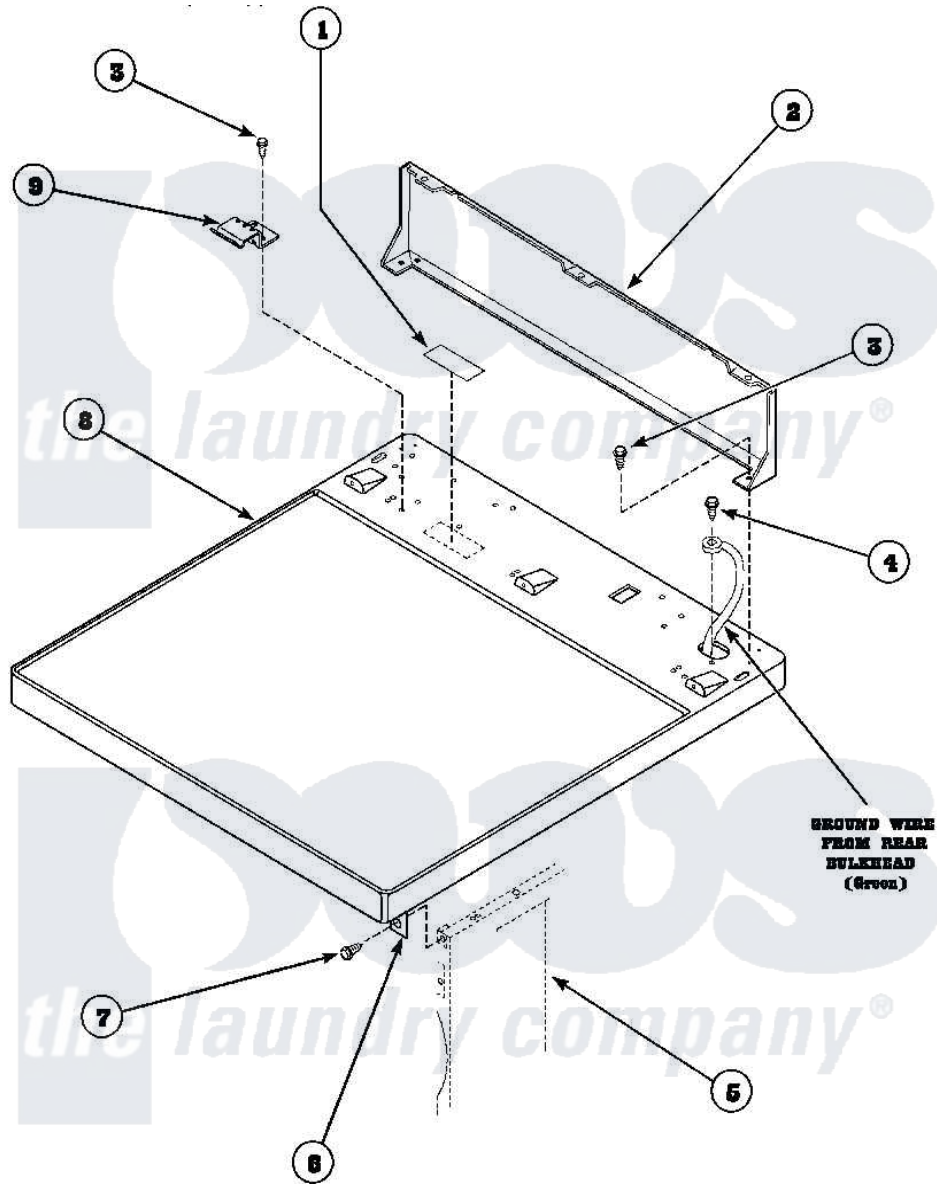

**Amana LG4209W2 (BOM: PLG4209W2) 01 - CABINET TOP AND CONTROL HOOD REAR PANEL**

Amana Residential Amana LG4209W2 (BOM: PLG4209W2) [Dryer Parts](#) Parts Diagram 01 - CABINET TOP AND CONTROL HOOD REAR PANEL  
 Click on the part number to view part

Item	Original Part Number	Replaced By	Status	Part Description
1	24903		Not Available	STICKER,DISCONNECT POW
2	500343		Not Available	PANEL,BACK(HOME HOOD)
3	501086	<a href="#">90767</a>		Screw, 8A X 3/8 HeX Washer Head Tapping
4	<a href="#">20530</a>			Screw, 10-24 x 3/8 Hex
5	500001P		Not Available	(ADD LETTER BEFORE "P" IN PART
6	500084	<a href="#">40130801</a>		Bracket, Top Mount
7	33562	<a href="#">27001200</a>		Screw
8	500085P		Not Available	(ADD LETTER L-L, W-W TO PART N
9	501241	<a href="#">Y503876</a>		Clip, Hold Down