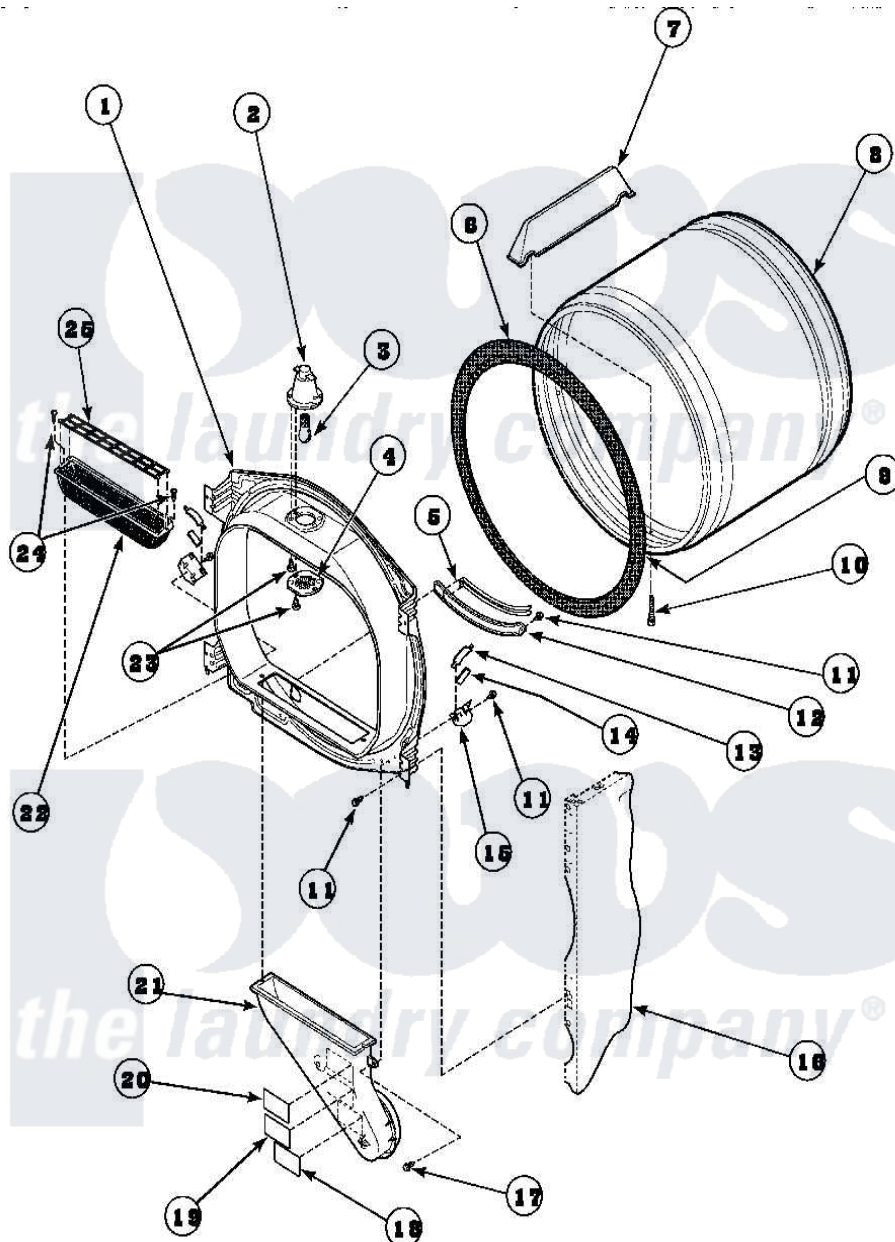

Amana LG4209W2 (BOM: PLG4209W2) 03 - FR BLKHD, AIR DUCT, FELT SEAL & CYLINDER

Amana Residential Amana LG4209W2 (BOM: PLG4209W2) Dryer Parts Parts Diagram 03 - FR BLKHD, AIR DUCT, FELT SEAL & CYLINDER
 Click on the part number to view part

Item	Original Part Number	Replaced By	Status	Part Description
1	500117W		Not Available	ASSY,BULKHEAD-FRONT-COMP
6	501801	37001132		Seal, Cylinder
7	500022	510102		Baffle- SH
8	500013WP		Not Available	ASSY,CYLINDER-HOME-
9	22506P	511637P		Adh Dow 737 Clr 3 Oz Tube
10	Y62588			Screw, 10BT-12 X 1 Tap
13	Y501676	37001298		Glide- Dry
15	501554	12002090		Bracket
16	500001P		Not Available	(ADD LETTER BEFORE "P" IN PART
17	Y31645	27001200		Screw
18	56259		Not Available	STICKER
19	500049		Not Available	STICKER
21	502231		Not Available	DUCT, HEAT