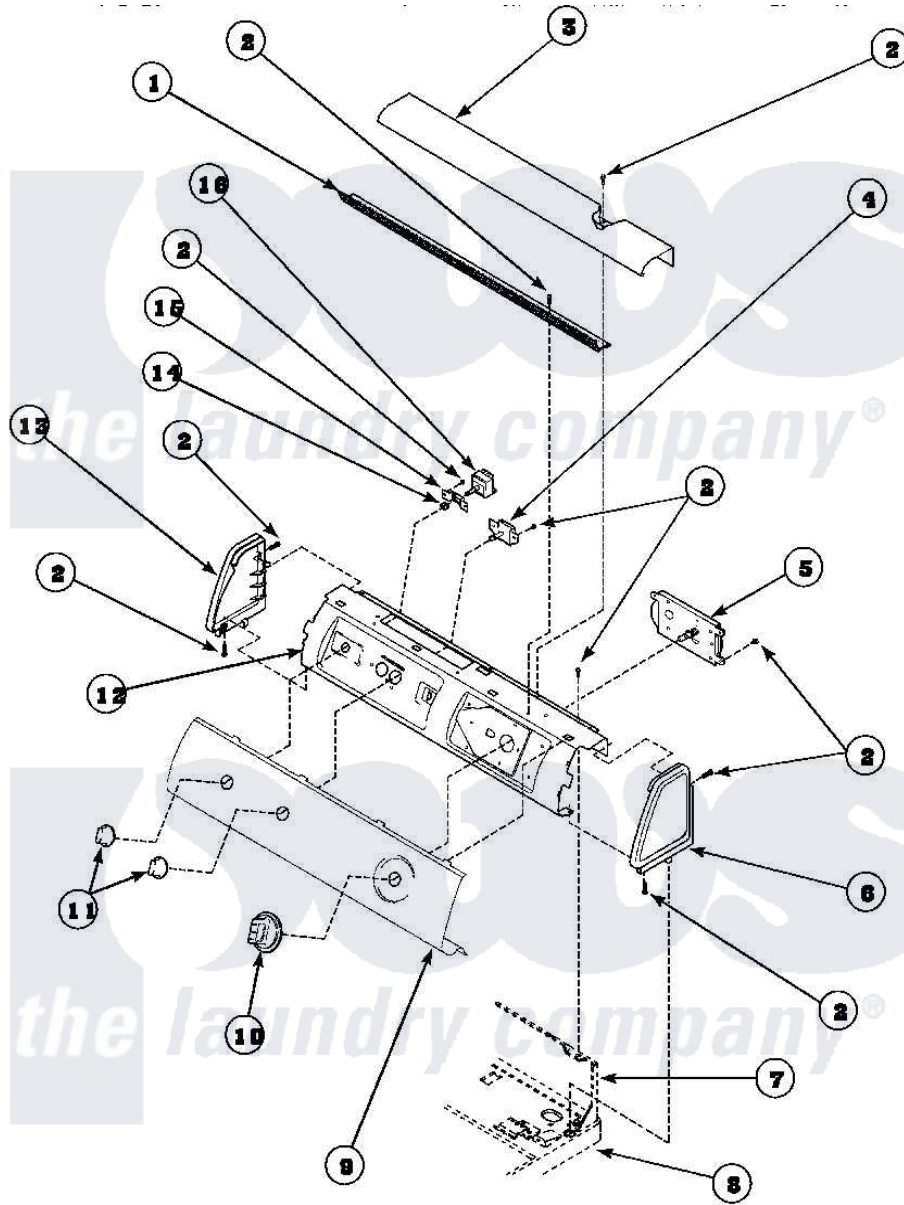

Amana LG4209W2 (BOM: PLG4209W2) 05 - GRAPHIC PANEL, CONTROL HOOD AND CONTROLS

Amana Residential Amana LG4209W2 (BOM: PLG4209W2) Dryer Parts Parts Diagram 05 - GRAPHIC PANEL, CONTROL HOOD AND CONTROLS
 Click on the part number to view part

Item	Original Part Number	Replaced By	Status	Part Description
1	500305		Not Available	DIFFUSER W/OUT HOLE
2	501086	90767		Screw, 8A X 3/8 HeX Washer Head Tapping
3	500302		Not Available	COVER, TOP
6	34815		Not Available	PANEL, END R.H. (BLK)
7	500343		Not Available	PANEL, BACK(HOME HOOD)
8	500085P		Not Available	(ADD LETTER L-L, W-W TO PART N
10	500311	502220W		Knob, Timer
12	500300		Not Available	BRACKET, CONTROL SUPPORT-MECH
13	34816			Panel, End
14	57584		Not Available	NUT
15	59704			Bracket, Switch Mount
16	Y61511		Not Available	SWITCH, FABRIC SELECTOR