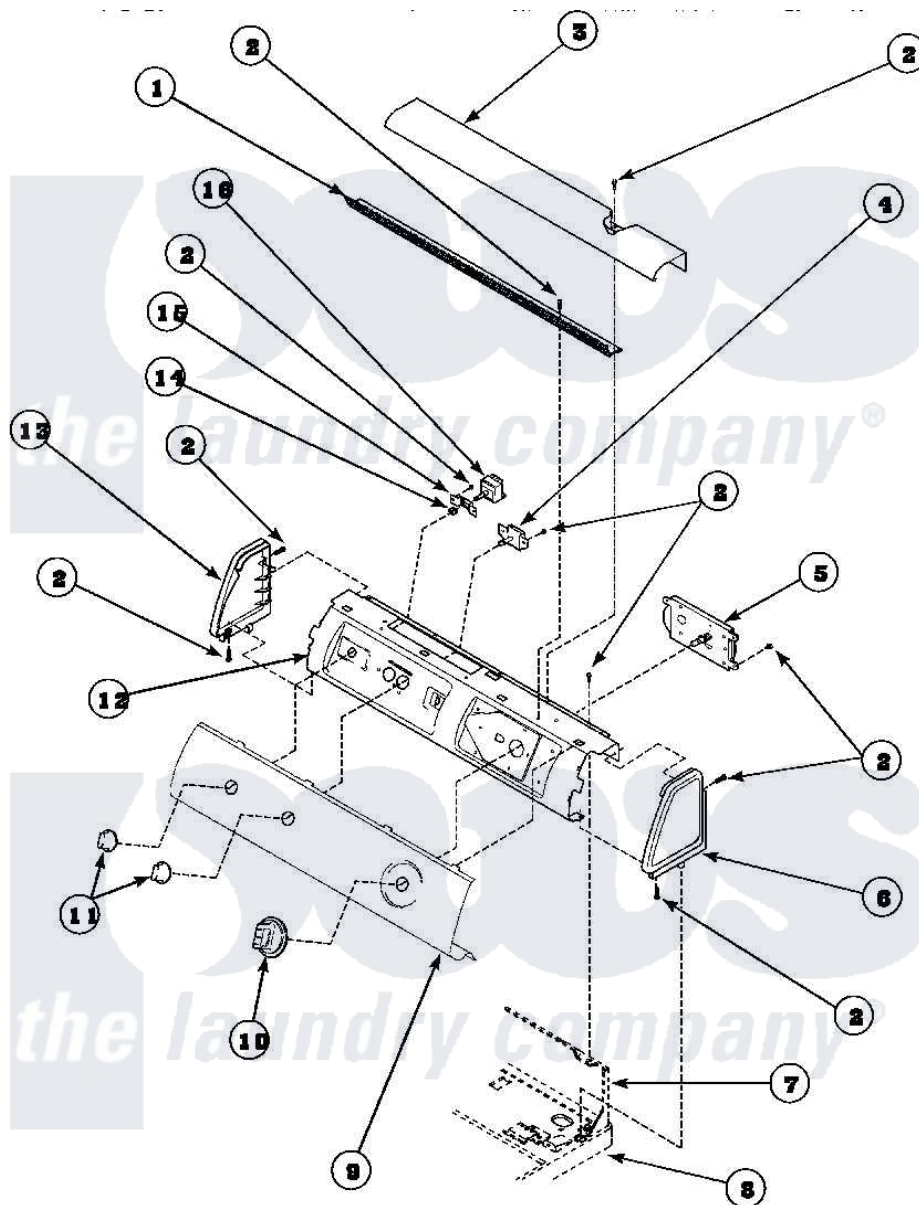

Amana LG4209W2 (BOM: PLG4209W2) 06 - GRAPHIC PANEL, CONTROL HOOD AND CONTROLS

Amana Residential Amana LG4209W2 (BOM: PLG4209W2) Dryer Parts Parts Diagram 06 - GRAPHIC PANEL, CONTROL HOOD AND CONTROLS
 Click on the part number to view part

Item	Original Part Number	Replaced By	Status	Part Description
1	500305		Not Available	DIFFUSER W/OUT HOLE
2	501086	90767		Screw, 8A X 3/8 HeX Washer Head Tapping
3	500302		Not Available	COVER, TOP
5	501881		Not Available	TIMER
6	34815		Not Available	PANEL, END R.H. (BLK)
7	500343		Not Available	PANEL, BACK(HOME HOOD)
8	500085P		Not Available	(ADD LETTER L-L, W-W TO PART N
9	503145		Not Available	PANEL, GRAPHICS
10	500311	502220W		Knob, Timer
11	34847			Assembly, Knob-Rotary
12	500300		Not Available	BRACKET, CONTROL SUPPORT-MECH
13	34816			Panel, End
14	57584		Not Available	NUT