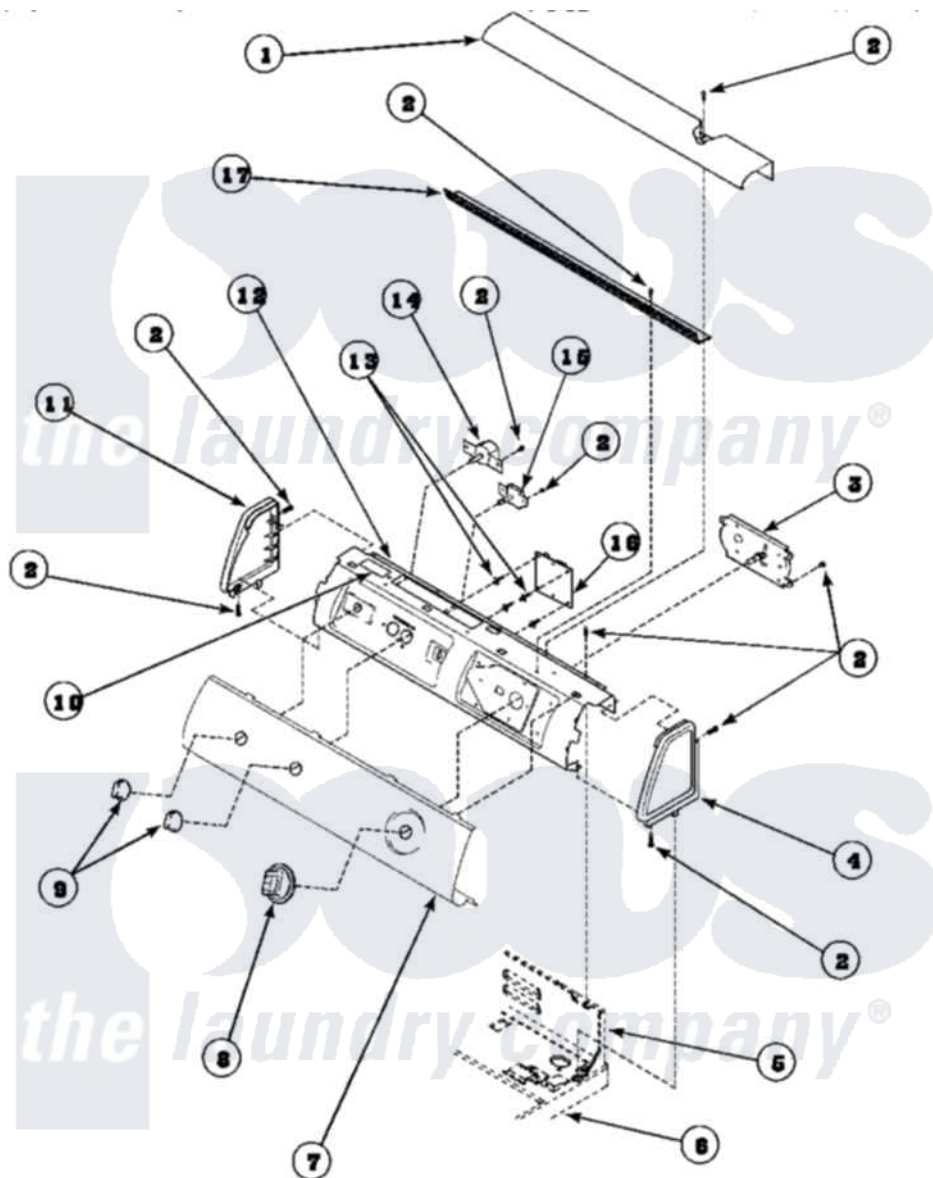

Amana LG4209W2 (BOM: PLG4209W2) 07 - GRAPHIC PANEL, CONTROL HOOD AND CONTROLS

Amana Residential Amana LG4209W2 (BOM: PLG4209W2) Dryer Parts Parts Diagram 07 - GRAPHIC PANEL, CONTROL HOOD AND CONTROLS
 Click on the part number to view part

Item	Original Part Number	Replaced By	Status	Part Description
1	500302		Not Available	COVER, TOP
2	501086	90767		Screw, 8A X 3/8 HeX Washer Head Tapping
3	501881		Not Available	TIMER
4	34815		Not Available	PANEL, END R.H. (BLK)
5	500343		Not Available	PANEL, BACK(HOME HOOD)
6	500085P		Not Available	(ADD LETTER L-L, W-W TO PART N
8	500311	502220W		Knob, Timer
9	34847			Assembly, Knob-Rotary
10	24903		Not Available	STICKER, DISCONNECT POW
11	34816			Panel, End
12	500300		Not Available	BRACKET, CONTROL SUPPORT-MECH
17	500305		Not Available	DIFFUSER W/OUT HOLE