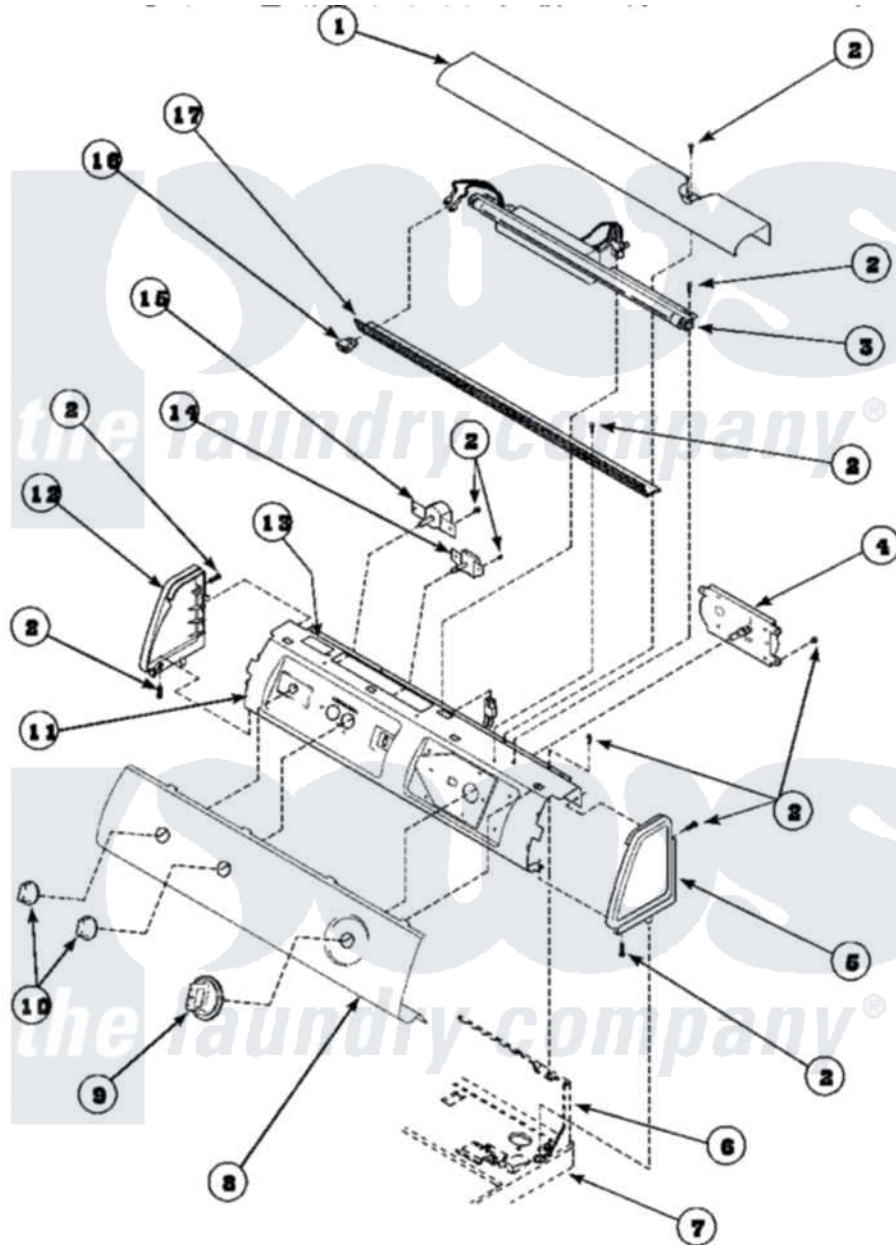

Amana LG4209W2 (BOM: PLG4209W2) 08 - GRAPHIC PANEL, CONTROL HOOD AND CONTROLS

Amana Residential Amana LG4209W2 (BOM: PLG4209W2) Dryer Parts Parts Diagram 08 - GRAPHIC PANEL, CONTROL HOOD AND CONTROLS
 Click on the part number to view part

Item	Original Part Number	Replaced By	Status	Part Description
2	501086	90767		Screw, 8A X 3/8 HeX Washer Head Tapping
6	500343		Not Available	PANEL,BACK(HOME HOOD)
7	500085P		Not Available	(ADD LETTER L-L, W-W TO PART N
11	500300		Not Available	BRACKET,CONTROL SUPPORT-MECH
13	24903		Not Available	STICKER,DISCONNECT POW