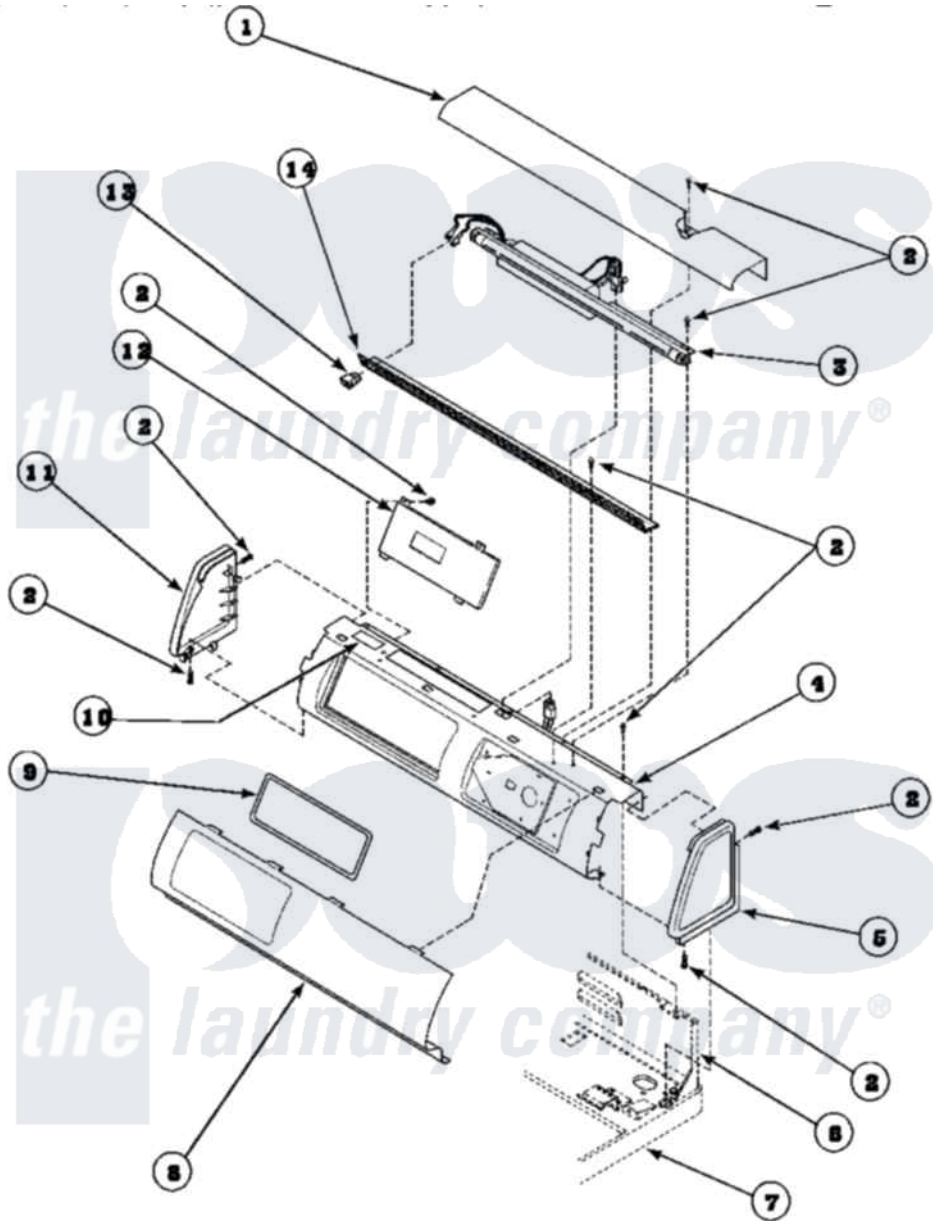

Amana LG4209W2 (BOM: PLG4209W2) 09 - GRAPHIC PANEL, CONTROL HOOD AND CONTROLS

Amana Residential Amana LG4209W2 (BOM: PLG4209W2) Dryer Parts Parts Diagram 09 - GRAPHIC PANEL, CONTROL HOOD AND CONTROLS
 Click on the part number to view part

Item	Original Part Number	Replaced By	Status	Part Description
2	501086	90767		Screw, 8A X 3/8 HeX Washer Head Tapping
6	500343		Not Available	PANEL,BACK(HOME HOOD)
7	500085P		Not Available	(ADD LETTER L-L, W-W TO PART N
10	24903		Not Available	STICKER,DISCONNECT POW