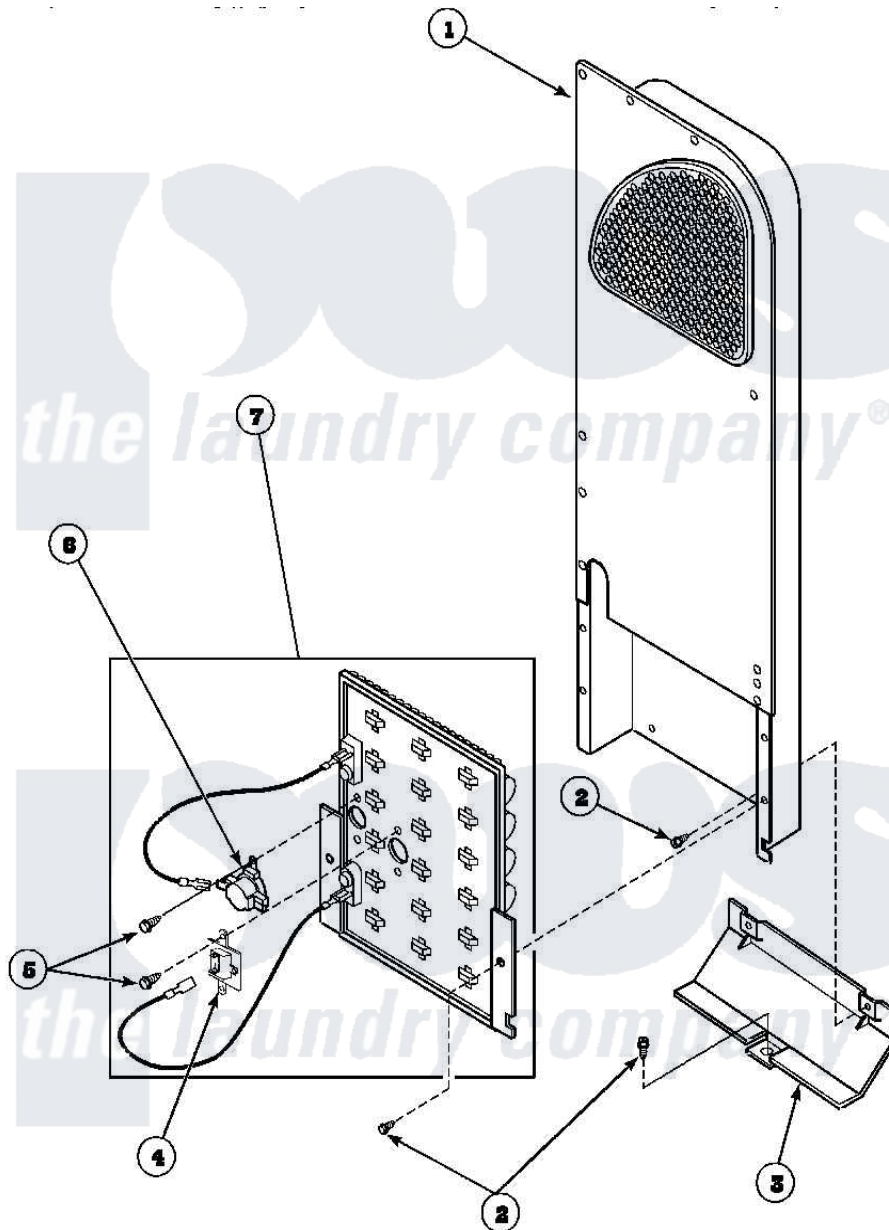

**Amana LG4209W2 (BOM: PLG4209W2) 10 - HEATER BOX ASSY  
ORIGINALLY ON ELEC DRYER**

Amana [Residential Amana LG4209W2 \(BOM: PLG4209W2\) Dryer Parts](#) Parts Diagram 10 - HEATER BOX  
ASSY ORIGINALLY ON ELEC DRYER  
[Click on the part number to view part](#)

Item	Original Part Number	Replaced By	Status	Part Description
1	500179P	<a href="#">503605</a>		Assembly, Heater Duct
2	501668	<a href="#">503688</a>		Screw, 10B-16 X .34 I
3	60952		Not Available	SHIELD,HEAT DUCT
5	23222	<a href="#">3177991</a>		Screw