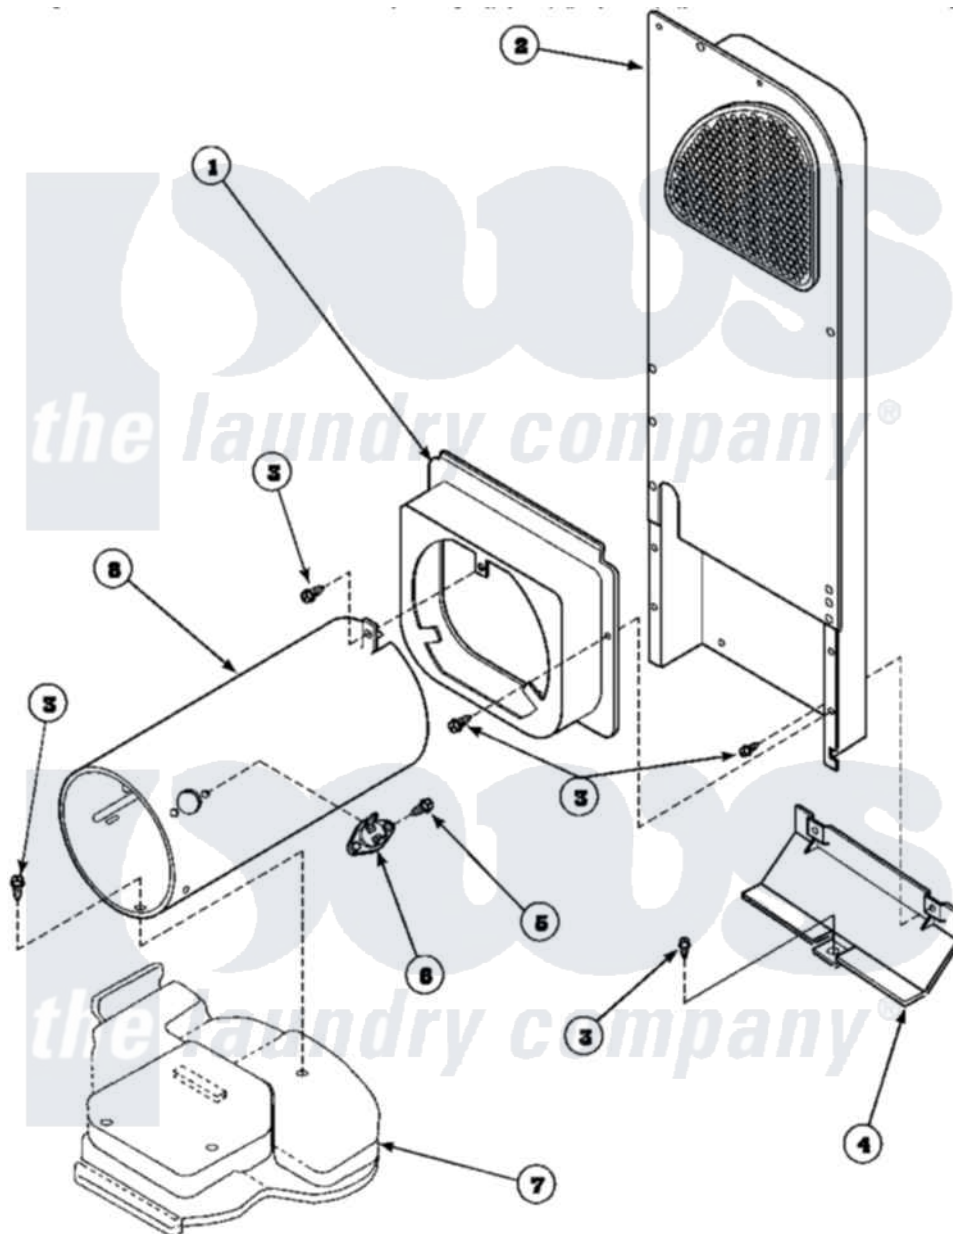

**Amana LG4209W2 (BOM: PLG4209W2) 11 - HEATER BOX ASSY  
ORIGINALLY ON GAS DRYER**

Amana Residential Amana LG4209W2 (BOM: PLG4209W2) Dryer Parts Parts Diagram 11 - HEATER BOX ASSY ORIGINALLY ON GAS DRYER  
Click on the part number to view part

Item	Original Part Number	Replaced By	Status	Part Description
1	500122	<a href="#">510101</a>		Shroud Heat Duct
2	500179P	<a href="#">503605</a>		Assembly, Heater Duct
3	501668	<a href="#">503688</a>		Screw, 10B-16 X .34 I
4	60952		Not Available	SHIELD,HEAT DUCT
5	51782		Not Available	SCREW, 6B-20X5/16
6	<a href="#">Y61886</a>			Thermostat, Limit-Blk
7	<a href="#">500070</a>			Base, Dryer
8	61974		Not Available	BURNER HOUSING