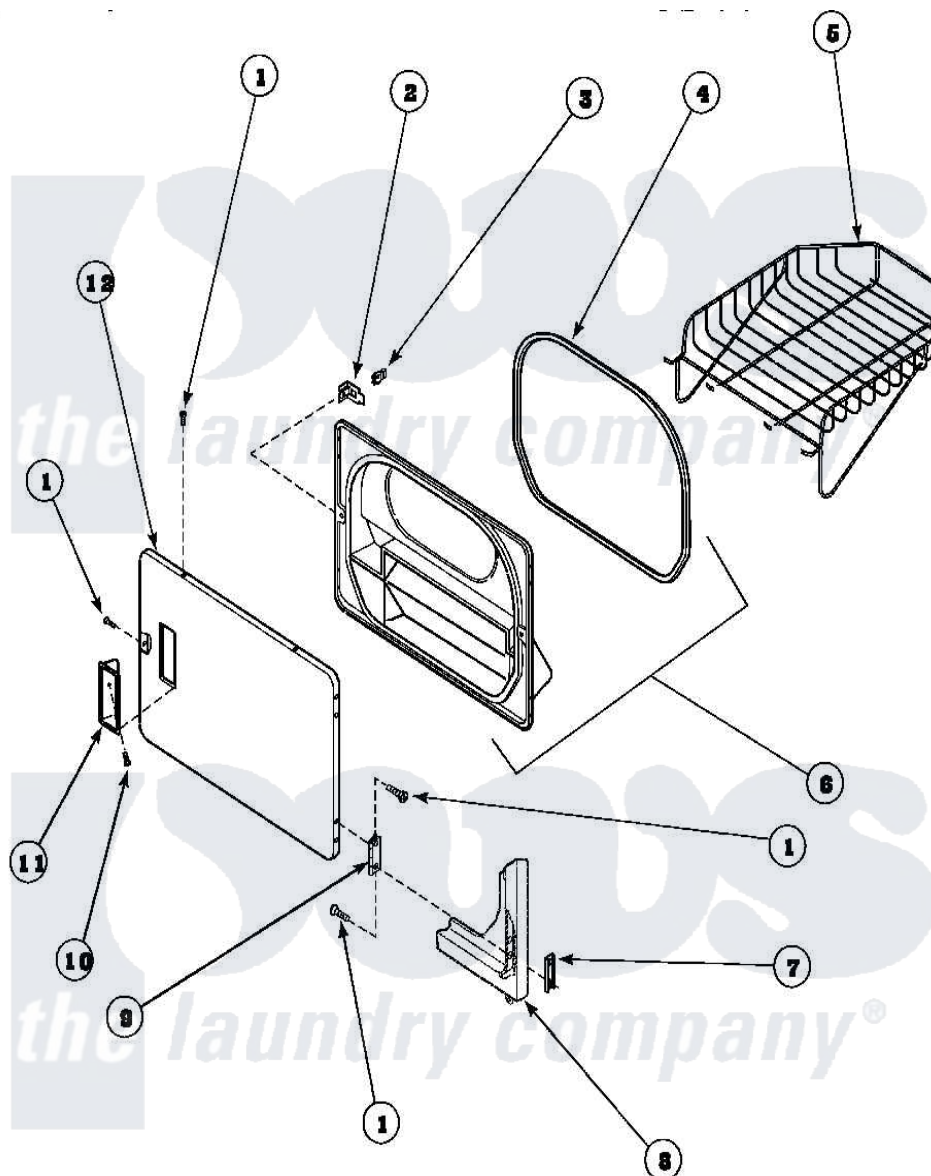

# Amana LG4209W2 (BOM: PLG4209W2) 13 - LOADING DOOR WITH DRYING RACK

Amana Residential Amana LG4209W2 (BOM: PLG4209W2) Dryer Parts Parts Diagram 13 - LOADING DOOR WITH DRYING RACK

Click on the part number to view part

Item	Original Part Number	Replaced By	Status	Part Description
1	<a href="#">500226</a>			Screw, 8b-16 x 5/8 Tap
2	500223	<a href="#">40116201</a>		Bracket, Door Strike
3	500039	<a href="#">510181</a>		Strike Doormetal
4	500200		Not Available	SEAL,DOOR
6	500199		Not Available	ASSY,LINER & SEAL
7	<a href="#">500236</a>			Clip, Door Hinge Mount
8	500033		Not Available	FRONT PANEL
9	500041	<a href="#">Y503676</a>		Hinge, Door And Top
10	500297	<a href="#">8281236</a>		Screw
11	500042		Not Available	DOOR PULL
12	<a href="#">500040</a>			Outer Door Panel
NI	500035		Not Available	COMPLETE LOADING DOOR ASSEMBLY