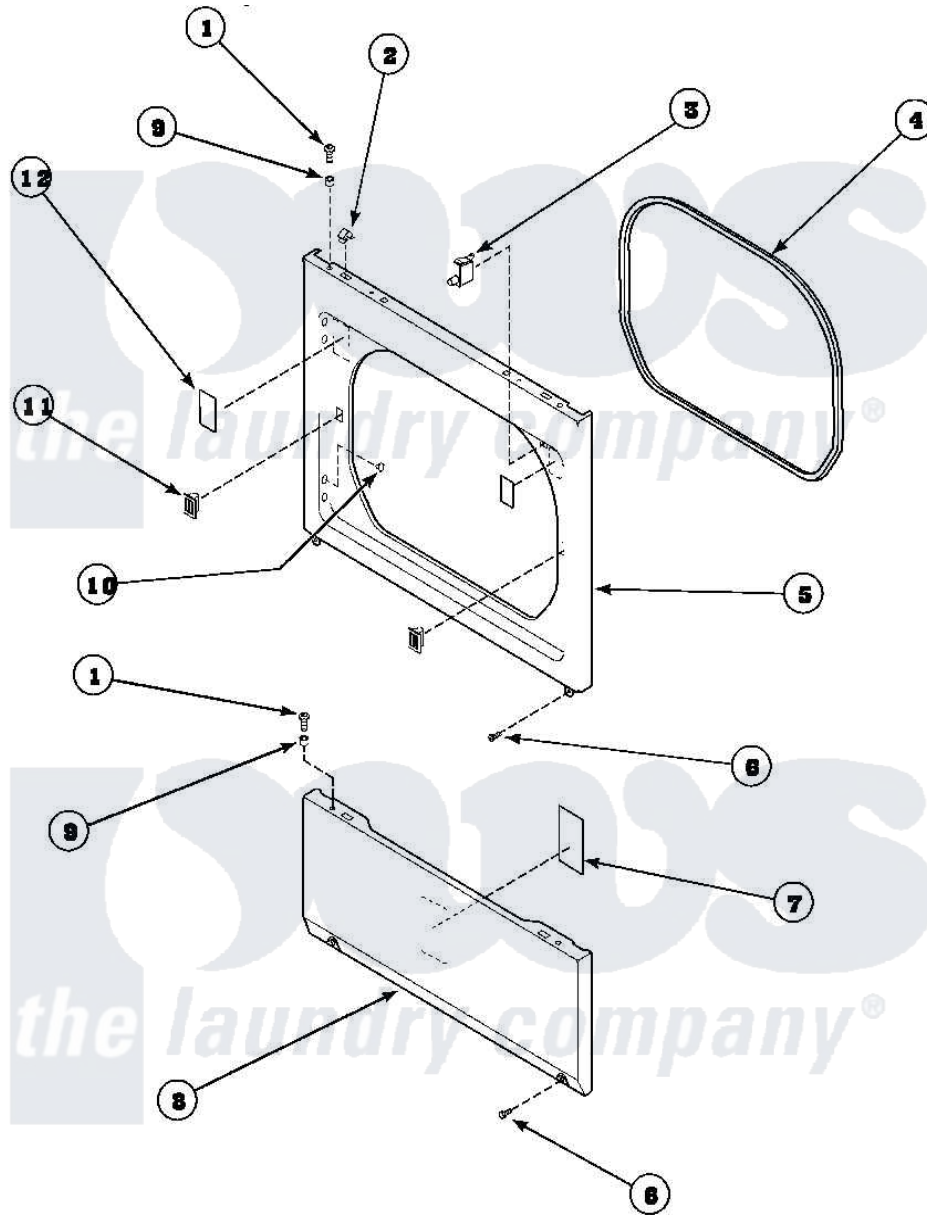

**Amana LG4209W2 (BOM: PLG4209W2) 14 - LOWER ACCESS PANEL, FRONT PANEL AND SEAL**

Amana Residential Amana LG4209W2 (BOM: PLG4209W2) Dryer Parts Parts Diagram 14 - LOWER ACCESS PANEL, FRONT PANEL AND SEAL  
 Click on the part number to view part

Item	Original Part Number	Replaced By	Status	Part Description
1	32671	<a href="#">Y014874</a>		Screw, Idler Arm And Sleeve
2	28835	<a href="#">22001650</a>		Fastener, Spring
3	Y62872	<a href="#">W10169313</a>		Switch-Dor
4	<a href="#">500034</a>			Seal, Front Panel
5	500033		Not Available	FRONT PANEL
6	33562	<a href="#">27001200</a>		Screw
7	500670		Not Available	STICKER NG OR MIXED GA
8	500044		Not Available	LOWER ACCESS PANEL
9	56079	<a href="#">505187</a>		Locator, Panel
10	500227	<a href="#">505295</a>		Screw, No.8ab-16 x 3/4 PH
11	54660	<a href="#">LA-1003</a>		Door Catch Kit
12	500281		Not Available	STICKER