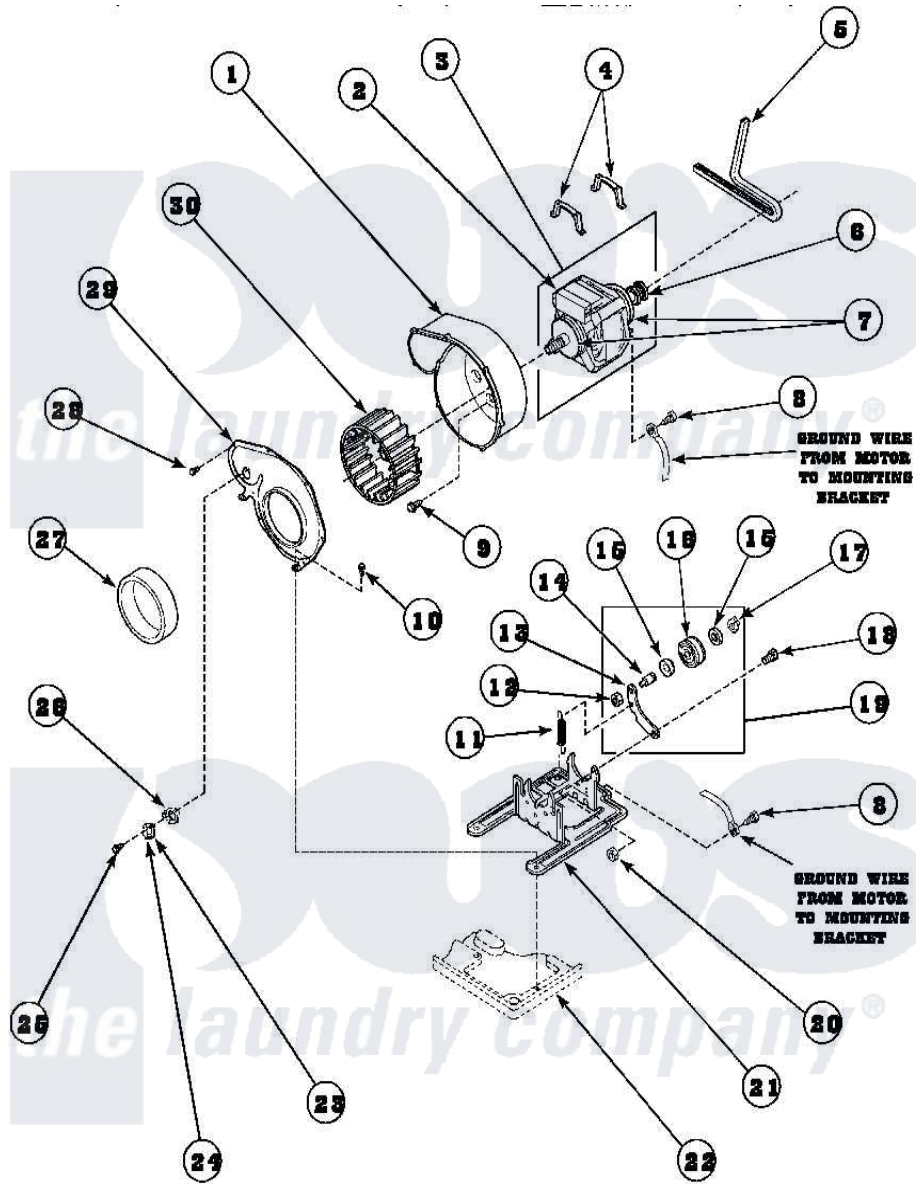

# Amana LG4209W2 (BOM: PLG4209W2) 16 - MOTOR, EXHAUST FAN AND BELT

Amana Residential Amana LG4209W2 (BOM: PLG4209W2) Dryer Parts Parts Diagram 16 - MOTOR, EXHAUST FAN AND BELT

Click on the part number to view part

| Item | Original Part Number   | Replaced By              | Status        | Part Description                            |
|------|------------------------|--------------------------|---------------|---|
| 1    | <a href="#">56020</a>  |                          |               | Housing, Blower                             |
| 2    | 501218                 |                          | Not Available | MOTOR SWITCH (DOES NOT INCLUDE THERMAL PROT |
| 3    | 501211                 | <a href="#">2200376</a>  |               | Motor                                       |
| 4    | Y58047                 | <a href="#">660658</a>   |               | Clamp, Motor Mounting<br>343481 685441      |
| 5    | 59174                  | <a href="#">40111201</a> |               | Belt, Cylinder                              |
| 6    | <a href="#">500011</a> |                          |               | Pulley, Motor                               |
| 7    | <a href="#">590P3</a>  |                          |               | Motor Hub Ring Kit                          |
| 8    | <a href="#">20530</a>  |                          |               | Screw, 10-24 x 3/8 Hex                      |
| 9    | Y31645                 | <a href="#">27001200</a> |               | Screw                                       |
| 10   | 33562                  | <a href="#">27001200</a> |               | Screw                                       |
| 11   | <a href="#">56076</a>  |                          |               | Spring, Idler                               |
| 12   | 56156                  | <a href="#">358160</a>   |               | Nut   |
| 13   | 500910                 | <a href="#">37001144</a> |               | Assembly- Idler                             |