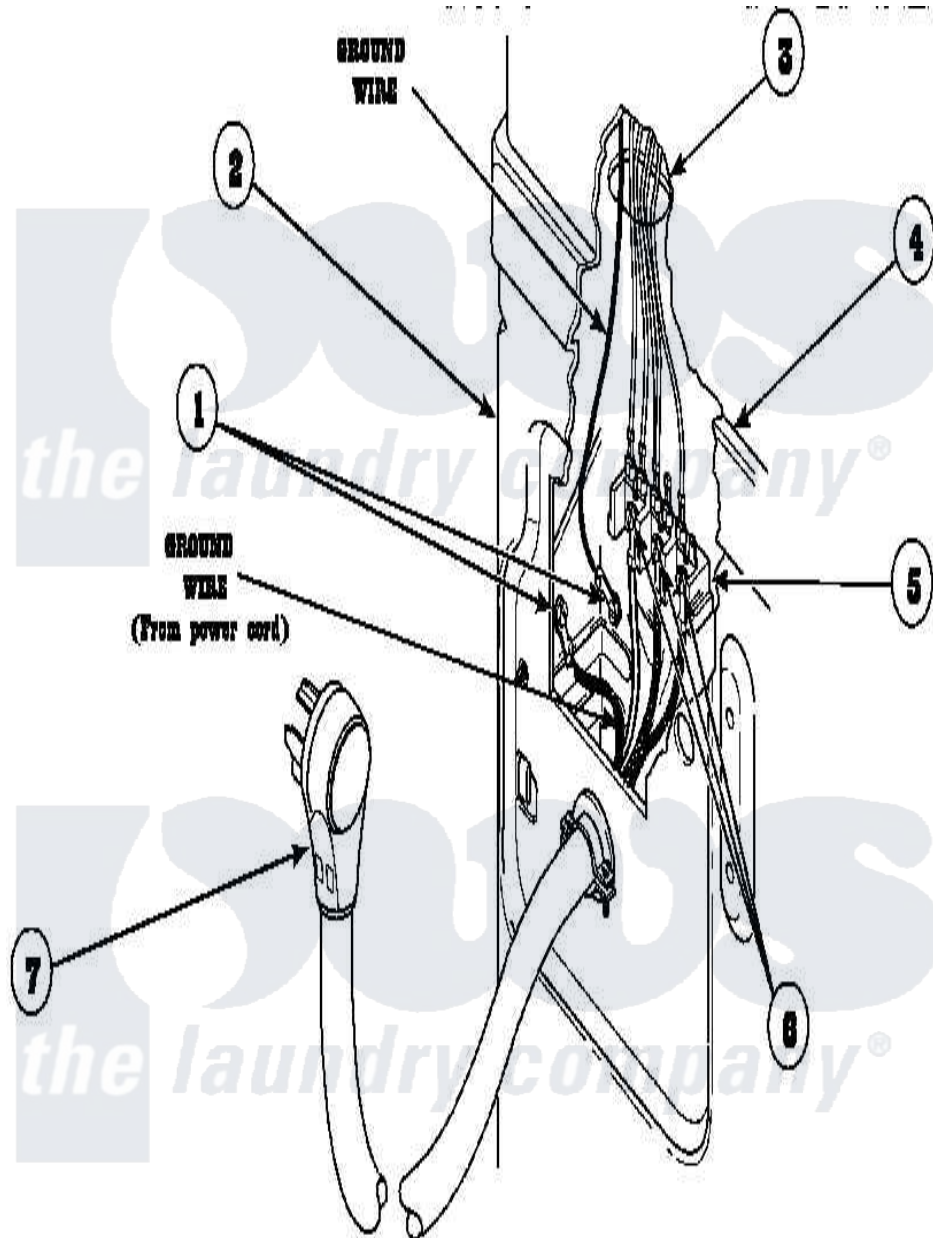

Amana LG4209W2 (BOM: PLG4209W2) 18 - POWER CORDS

Amana Residential Amana LG4209W2 (BOM: PLG4209W2) Dryer Parts Parts Diagram 18 - POWER CORDS  
 Click on the part number to view part

Item	Original Part Number	Replaced By	Status	Part Description
1	<a href="#">20530</a>			Screw, 10-24 x 3/8 Hex
2	500001P		Not Available	(ADD LETTER BEFORE "P" IN PART
3	500343		Not Available	PANEL, BACK(HOME HOOD)
4	500085P		Not Available	(ADD LETTER L-L, W-W TO PART N
5	61923P	<a href="#">61923</a>		Block, Terminal
6	Y61199	<a href="#">3400094</a>		Screw, 10-32 X 3/8