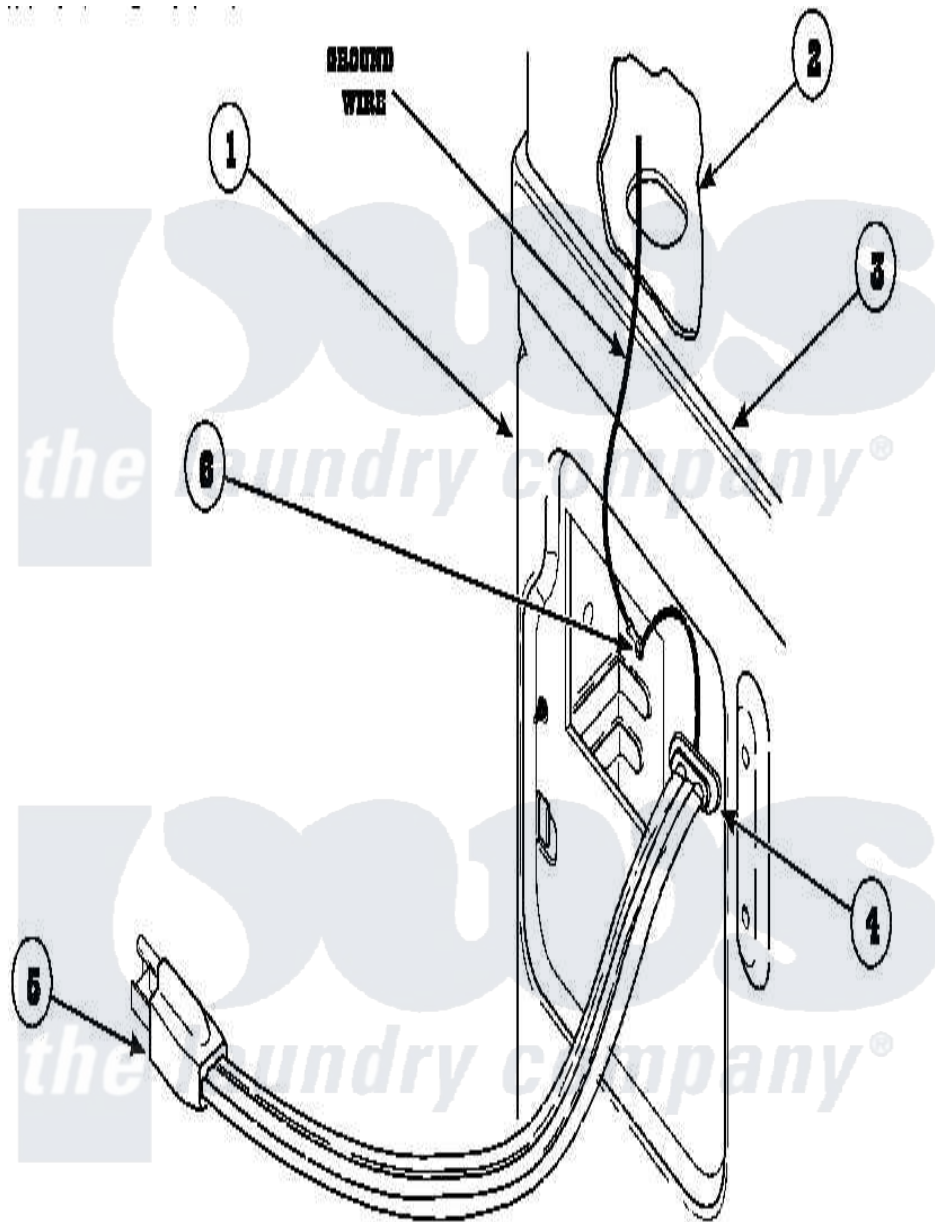

Amana LG4209W2 (BOM: PLG4209W2) 19 - POWER CORDS

Amana Residential Amana LG4209W2 (BOM: PLG4209W2) Dryer Parts Parts Diagram 19 - POWER CORDS
 Click on the part number to view part

Item	Original Part Number	Replaced By	Status	Part Description
1	500001P		Not Available	(ADD LETTER BEFORE "P" IN PART
2	500343		Not Available	PANEL, BACK(HOME HOOD)
3	500085P		Not Available	(ADD LETTER L-L, W-W TO PART N
4	21903	211881		Grommet, Cord Part Not Used- Gas Models Only
5	Y56222	27001142		Cord, Power
6	20530			Screw, 10-24 x 3/8 Hex