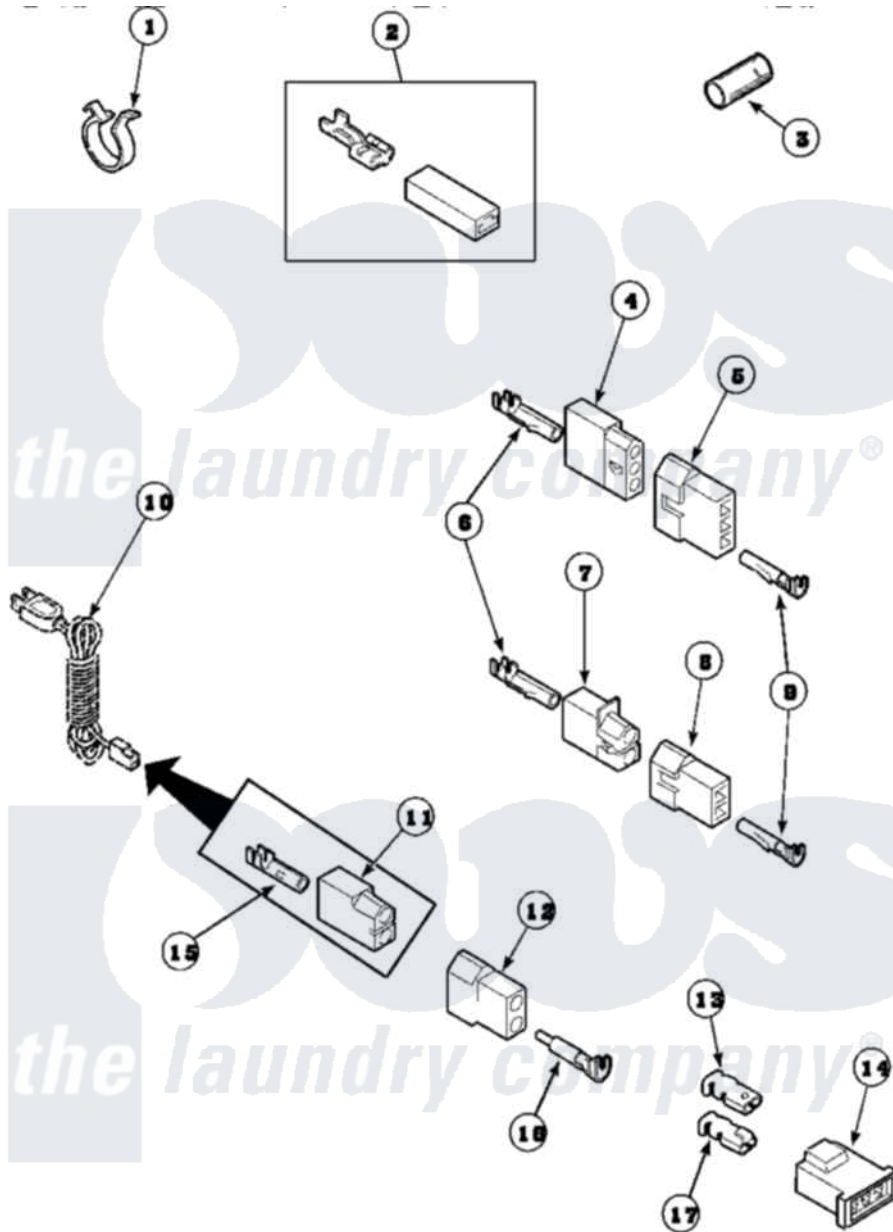

# Amana LG4209W2 (BOM: PLG4209W2) 21 - TERMINALS

Amana Residential Amana LG4209W2 (BOM: PLG4209W2) Dryer Parts Parts Diagram 21 - TERMINALS  
 Click on the part number to view part

Item	Original Part Number	Replaced By	Status	Part Description
1	61510	<a href="#">504034</a>		Clip, Wire
3	Y21365	<a href="#">503670</a>		Sleeve Insulator
4	23039	<a href="#">697780</a>		Receptacle,
5	<a href="#">23040</a>			Plug-3 Circuit
6	Y00117	<a href="#">5011-XX</a>		093 Female Socket
7	<a href="#">56451</a>			Receptacle, 2 Circuit
9	<a href="#">Y00116</a>			Terminal, Pin-Male
10	Y56222	<a href="#">27001142</a>		Cord, Power
11	<a href="#">56265</a>			Receptacle, 2 Circuit
12	<a href="#">56266</a>			Plug
13	<a href="#">Y00189</a>			Terminal, Spade
14	58800		Not Available	CONNECTOR-3 CIRCUIT (3 CIRCUIT CONNECTOR)
15	<a href="#">00130</a>			Terminal, Pin-1/8 Femal
16	<a href="#">Y00127</a>			Terminal, Pin-1/8 Male
17	<a href="#">Y00190</a>			Connector-Receptacle