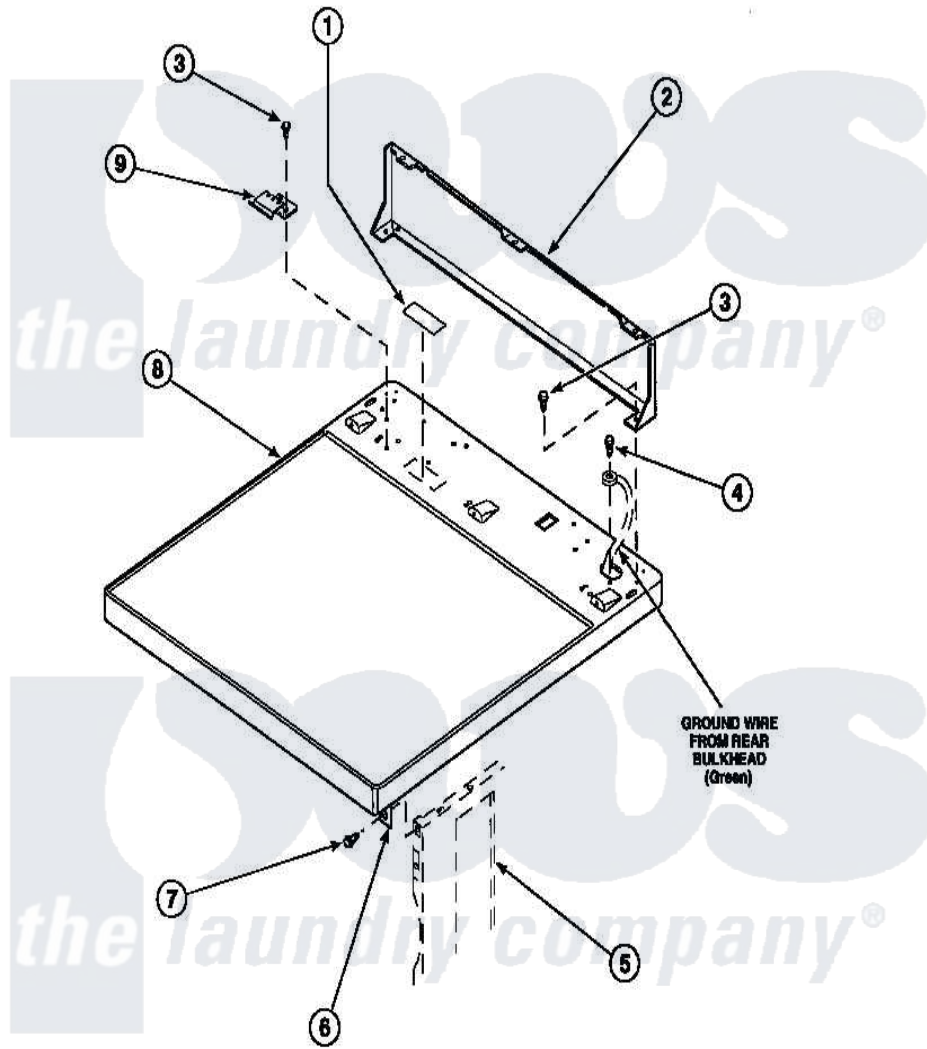

Amana LG4219L2 (BOM: PLG4219L2) 01 - CABINET TOP AND CONTROL HOOD REAR PANEL

Amana Residential Amana LG4219L2 (BOM: PLG4219L2) Dryer Parts Parts Diagram 01 - CABINET TOP AND CONTROL HOOD REAR PANEL
 Click on the part number to view part

Item	Original Part Number	Replaced By	Status	Part Description
1	24903		Not Available	STICKER,DISCONNECT POW
2	500343		Not Available	PANEL,BACK(HOME HOOD)
3	501086	90767		Screw, 8A X 3/8 Hex Washer Head Tapping
4	20530			Screw, 10-24 x 3/8 Hex
5	500001P		Not Available	(ADD LETTER BEFORE "P" IN PART
6	500084	40130801		Bracket, Top Mount
7	33562	27001200		Screw
8	500085P		Not Available	(ADD LETTER L-L, W-W TO PART N
9	501241	Y503876		Clip, Hold Down