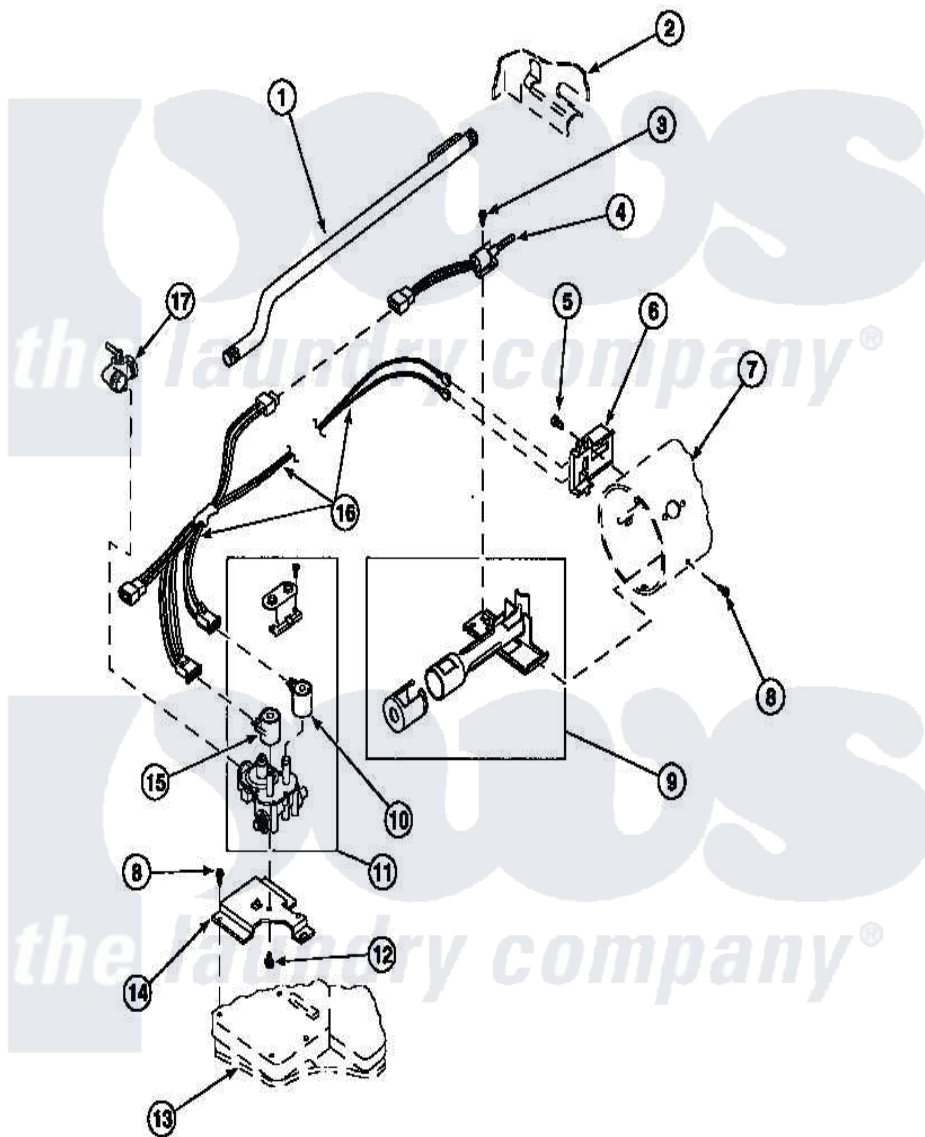

Amana LG4219L2 (BOM: PLG4219L2) 04 - GAS VALVE, IGNITER & GAS CONVERSION KITS

Amana [Residential Amana LG4219L2 \(BOM: PLG4219L2\) Dryer Parts](#) Parts Diagram 04 - GAS VALVE, IGNITER & GAS CONVERSION KITS
 Click on the part number to view part

Item	Original Part Number	Replaced By	Status	Part Description
1	500647	510204		Pipe
2	500001P		Not Available	(ADD LETTER BEFORE "P" IN PART
3	51782		Not Available	SCREW, 6B-20X5/16
4	60868	37001308		Ignitor
5	23222	3177991		Screw
6	Y56231	338906		Radiant, Sensor
7	61974		Not Available	BURNER HOUSING
8	501668	503688		Screw, 10B-16 X .34 I
9	Y56234	37001304		Burner Ign
10	58804B	694540		Coil, 60 Hz
11	58804			Assembly, Valve-Gas-Single-
12	56124	3370225		Screw
13	500070			Base, Dryer
14	500821			Bracket, Mounting-Gas

15	58804A	306106	Coil, Holding And Booster--W
16	60641	37001007	Harness, Wire
17	Y56229	510205	Valve-Elbo
NI	500748	Not Available	ASSY,WIRE HARNESS
"	402P3		Kit, Conversion-NG