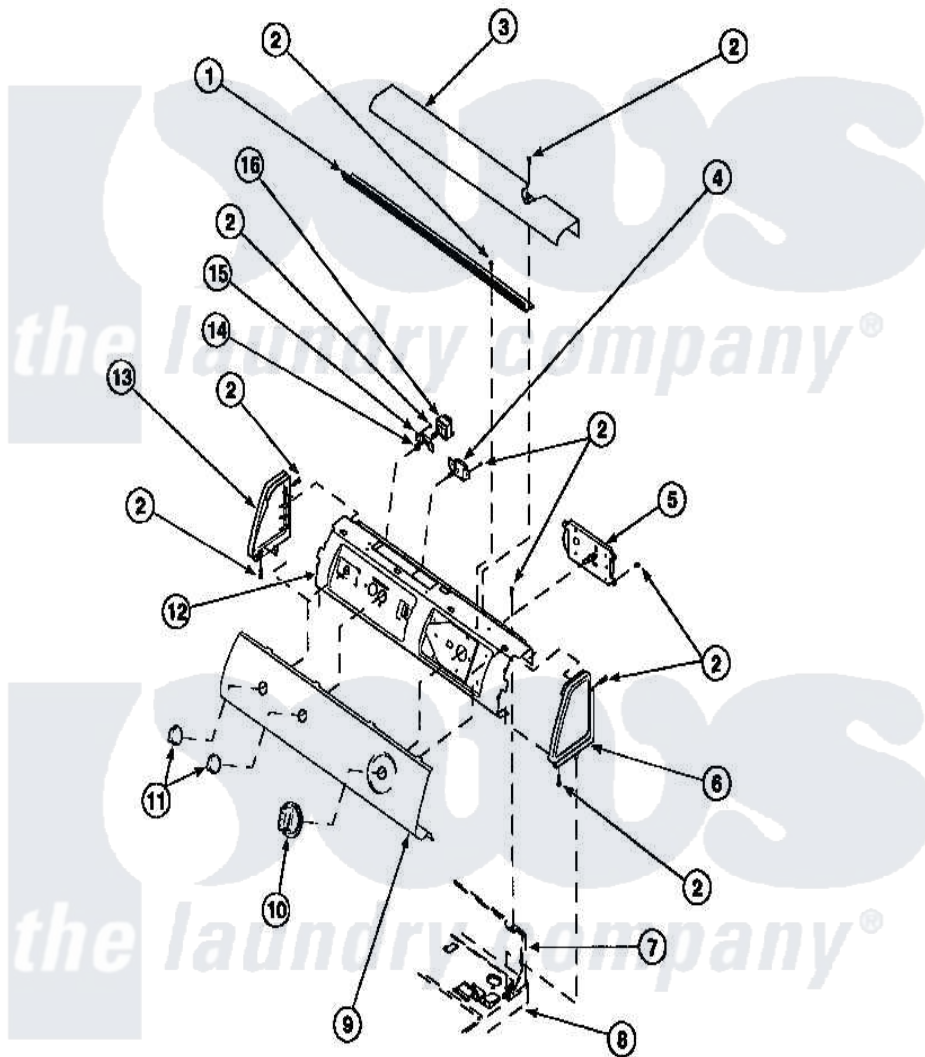

Amana LG4219L2 (BOM: PLG4219L2) 05 - GRAPHIC PANEL, CONTROL HOOD AND CONTROLS

Amana Residential Amana LG4219L2 (BOM: PLG4219L2) Dryer Parts Parts Diagram 05 - GRAPHIC PANEL, CONTROL HOOD AND CONTROLS

[Click on the part number to view part](#)

Item	Original Part Number	Replaced By	Status	Part Description
1	500305		Not Available	DIFFUSER W/OUT HOLE
2	501086	90767		Screw, 8A X 3/8 HeX Washer Head Tapping
3	500302		Not Available	COVER, TOP
6	34815		Not Available	PANEL, END R.H. (BLK)
7	500343		Not Available	PANEL, BACK(HOME HOOD)
8	500085P		Not Available	(ADD LETTER L-L, W-W TO PART N
9	502630		Not Available	GRAPHIC PANEL
"	502206		Not Available	GRAPHIC PANEL
10	500311	50220W		Knob, Timer
11	34847			Assembly, Knob-Rotary
12	500300		Not Available	BRACKET, CONTROL SUPPORT-MECH
13	34816			Panel, End
14	57584		Not Available	NUT