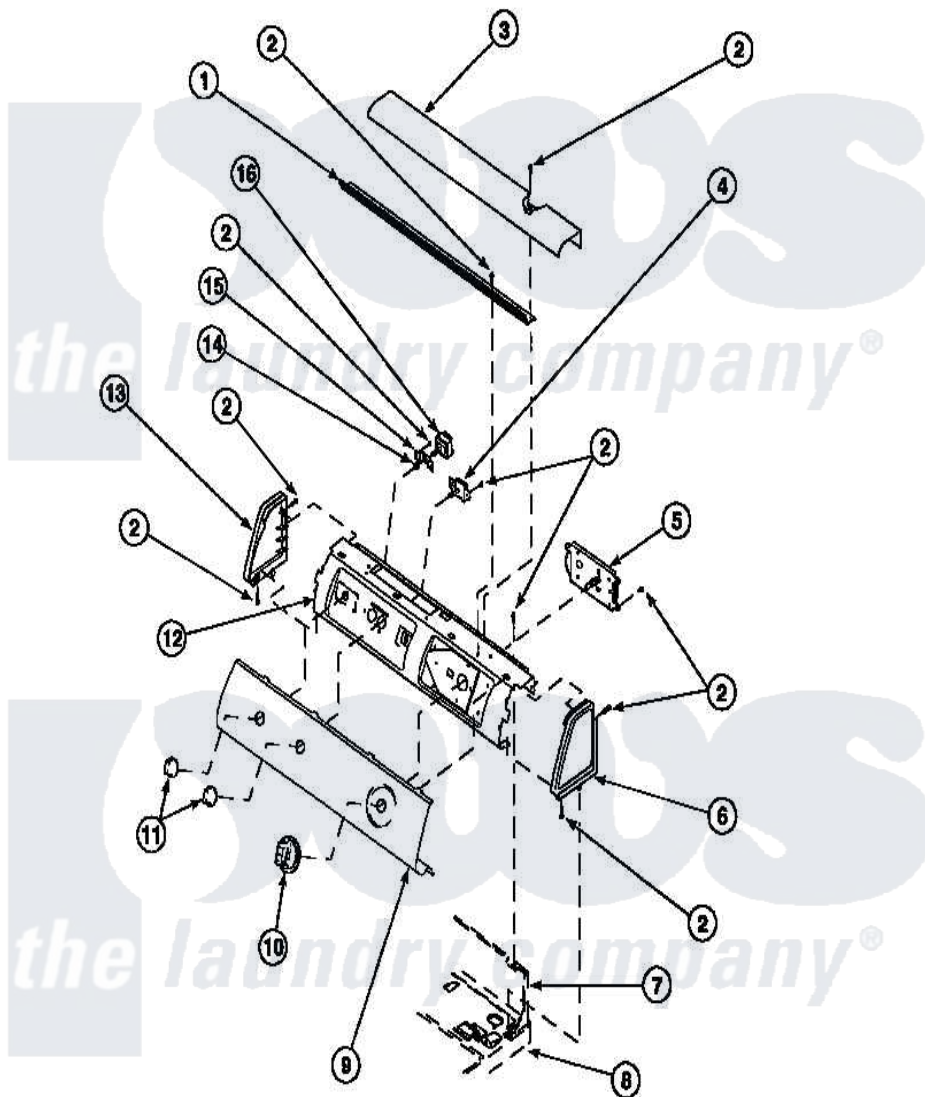

# Amana LG4219L2 (BOM: PLG4219L2) 06 - GRAPHIC PANEL, CONTROL HOOD AND CONTROLS

Amana Residential Amana LG4219L2 (BOM: PLG4219L2) Dryer Parts Parts Diagram 06 - GRAPHIC PANEL, CONTROL HOOD AND CONTROLS

[Click on the part number to view part](#)

Item	Original Part Number	Replaced By	Status	Part Description
1	500305		Not Available	DIFFUSER W/OUT HOLE
2	501086	<a href="#">90767</a>		Screw, 8A X 3/8 HeX Washer Head Tapping
3	500302		Not Available	COVER, TOP
5	501881		Not Available	TIMER
6	34815		Not Available	PANEL, END R.H. (BLK)
7	500343		Not Available	PANEL, BACK(HOME HOOD)
8	500085P		Not Available	(ADD LETTER L-L, W-W TO PART N
9	503145		Not Available	PANEL, GRAPHICS
10	500311	<a href="#">502220W</a>		Knob, Timer
11	<a href="#">34847</a>			Assembly, Knob-Rotary
12	500300		Not Available	BRACKET, CONTROL SUPPORT-MECH
13	<a href="#">34816</a>			Panel, End
14	57584		Not Available	NUT