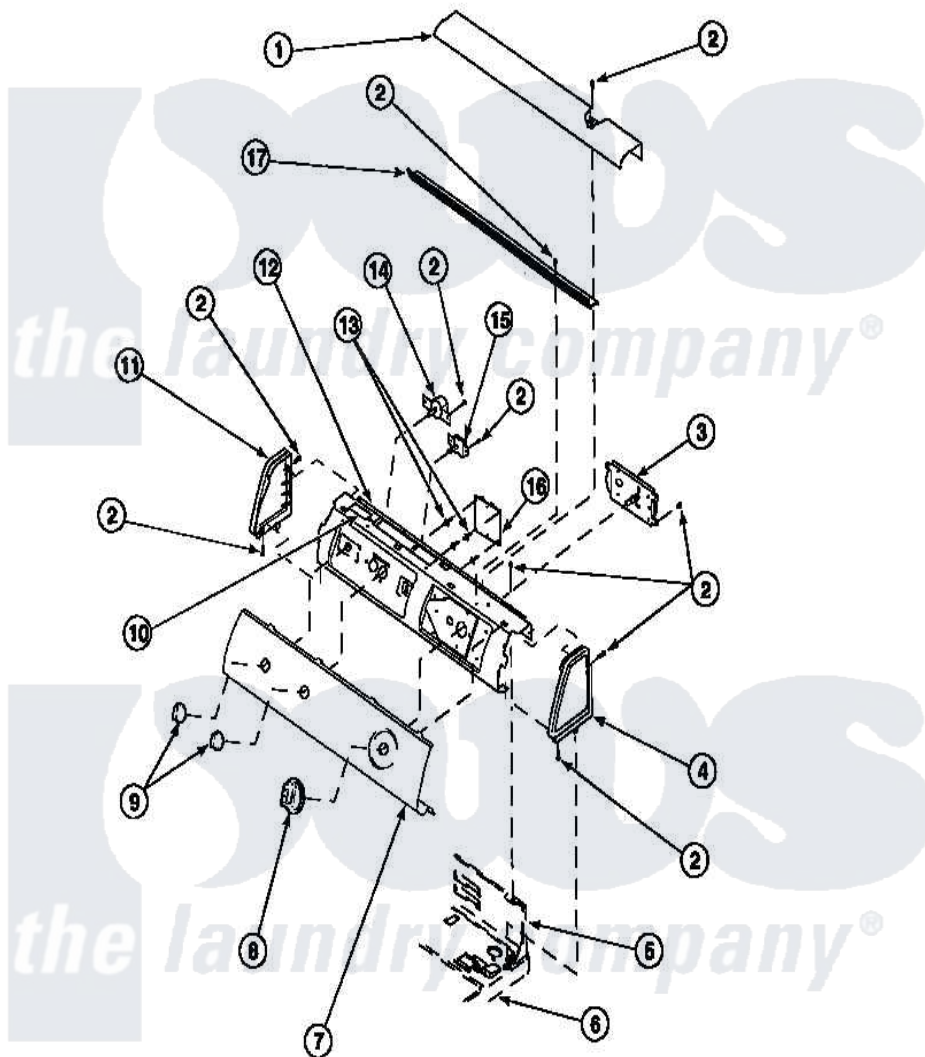

# Amana LG4219L2 (BOM: PLG4219L2) 07 - GRAPHIC PANEL, CONTROL HOOD AND CONTROLS

Amana Residential Amana LG4219L2 (BOM: PLG4219L2) Dryer Parts Parts Diagram 07 - GRAPHIC PANEL, CONTROL HOOD AND CONTROLS

[Click on the part number to view part](#)

Item	Original Part Number	Replaced By	Status	Part Description
1	500302		Not Available	COVER, TOP
2	501086	<a href="#">90767</a>		Screw, 8A X 3/8 HeX Washer Head Tapping
3	501881		Not Available	TIMER
4	34815		Not Available	PANEL, END R.H. (BLK)
5	500343		Not Available	PANEL, BACK(HOME HOOD)
6	500085P		Not Available	(ADD LETTER L-L, W-W TO PART N
8	500311	<a href="#">502220W</a>		Knob, Timer
9	<a href="#">34847</a>			Assembly, Knob-Rotary
10	24903		Not Available	STICKER, DISCONNECT POW
11	<a href="#">34816</a>			Panel, End
12	500300		Not Available	BRACKET, CONTROL SUPPORT-MECH
17	500305		Not Available	DIFFUSER W/OUT HOLE