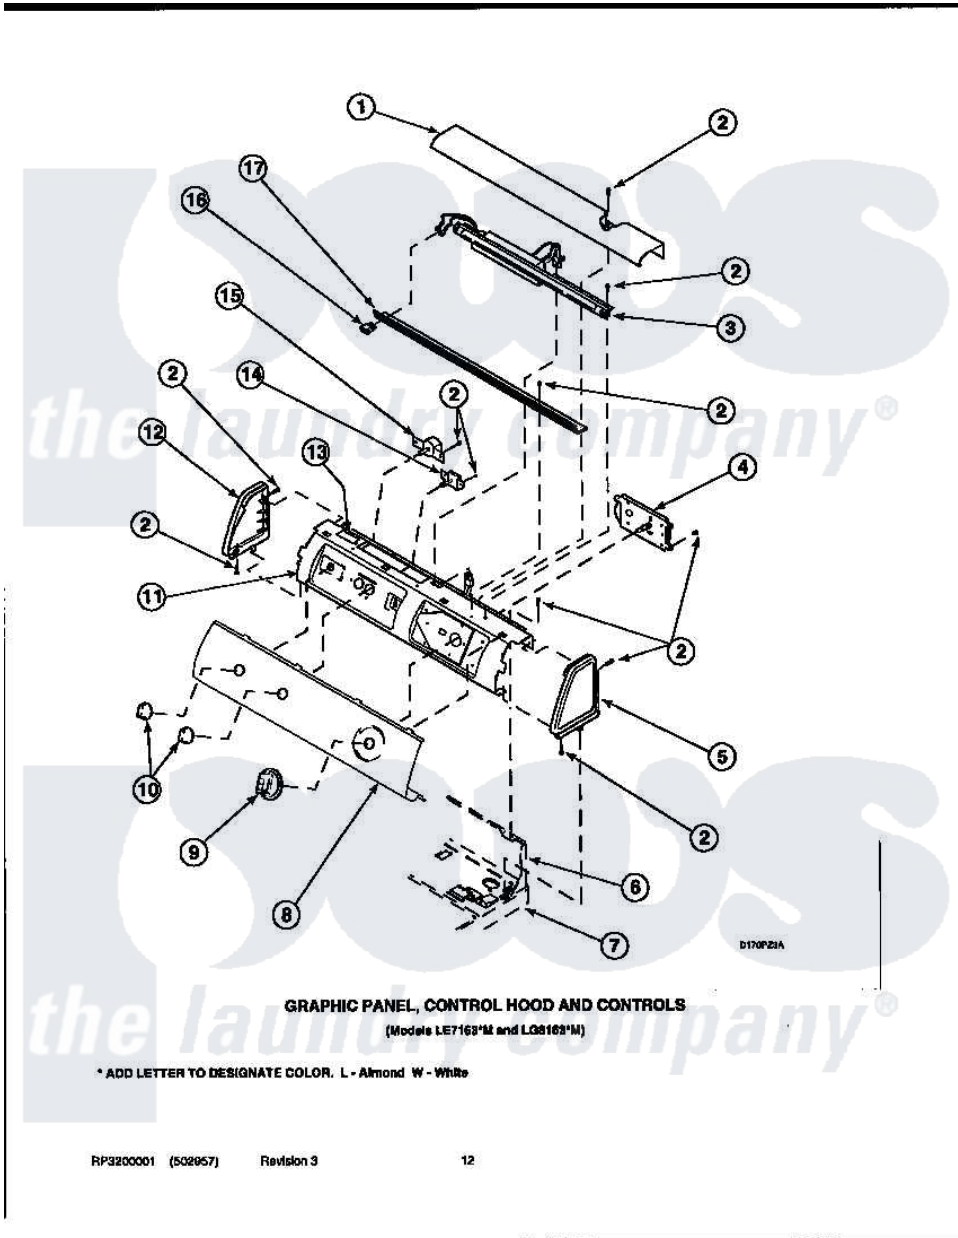

Amana LG4219L2 (BOM: PLG4219L2) 08 - GRAPHIC PANEL, CONTROL HOOD AND CONTROLS

Amana Residential Amana LG4219L2 (BOM: PLG4219L2) Dryer Parts Parts Diagram 08 - GRAPHIC PANEL, CONTROL HOOD AND CONTROLS

Click on the part number to view part

Item	Original Part Number	Replaced By	Status	Part Description
2	501086	90767		Screw, 8A X 3/8 HeX Washer Head Tapping
6	500343		Not Available	PANEL,BACK(HOME HOOD)
7	500085P		Not Available	(ADD LETTER L-L, W-W TO PART N
11	500300		Not Available	BRACKET,CONTROL SUPPORT-MECH
13	24903		Not Available	STICKER,DISCONNECT POW