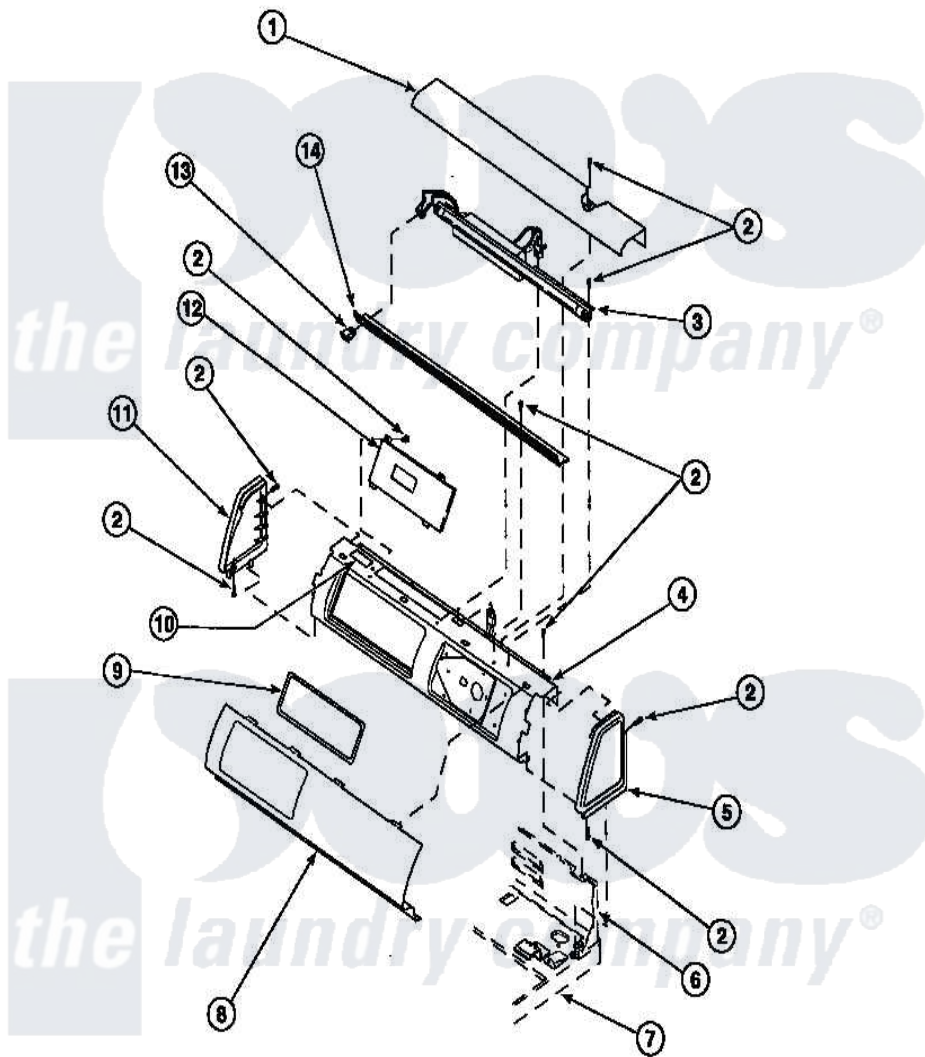

**Amana LG4219L2 (BOM: PLG4219L2) 09 - GRAPHIC PANEL, CONTROL HOOD AND CONTROLS**

Amana Residential Amana LG4219L2 (BOM: PLG4219L2) Dryer Parts Parts Diagram 09 - GRAPHIC PANEL, CONTROL HOOD AND CONTROLS

[Click on the part number to view part](#)

Item	Original Part Number	Replaced By	Status	Part Description
2	501086	<a href="#">90767</a>		Screw, 8A X 3/8 HeX Washer Head Tapping
6	500343		Not Available	PANEL,BACK(HOME HOOD)
7	500085P		Not Available	(ADD LETTER L-L, W-W TO PART N
10	24903		Not Available	STICKER,DISCONNECT POW