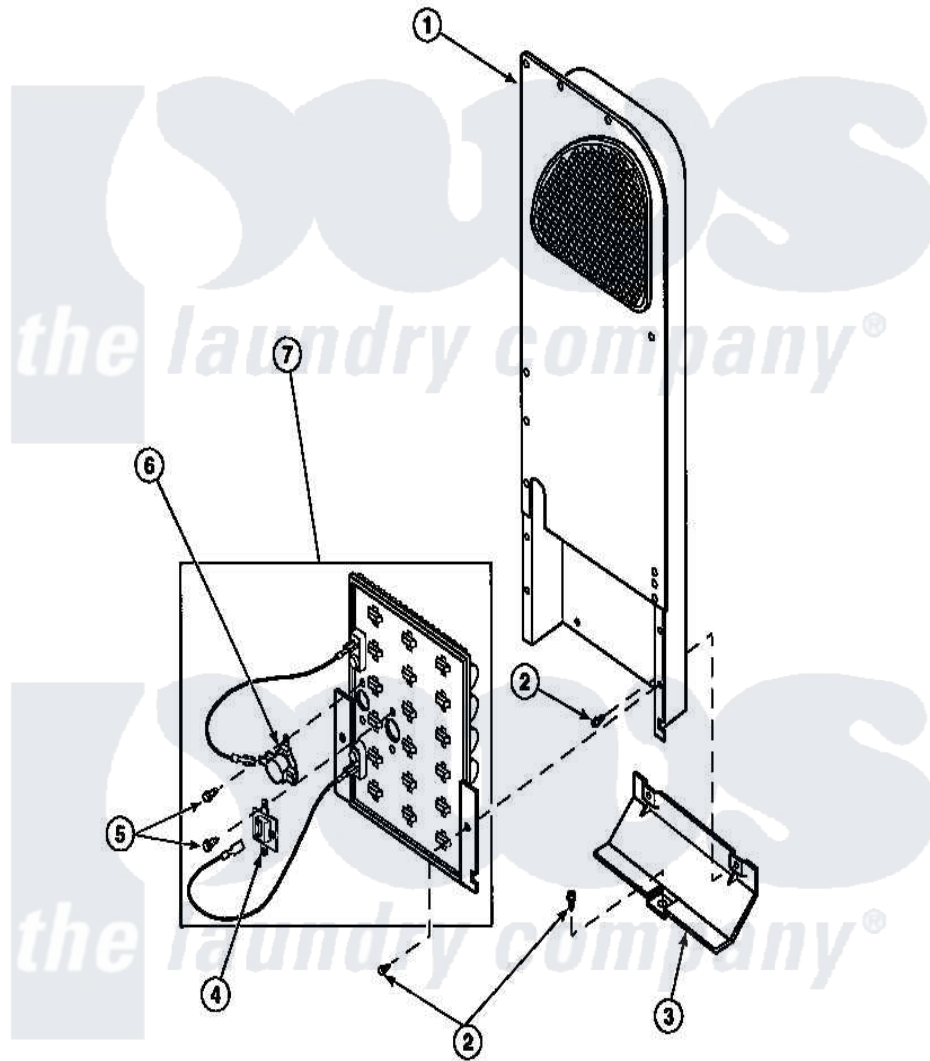

**Amana LG4219L2 (BOM: PLG4219L2) 10 - HEATER BOX ASSY  
ORIGINALLY ON ELEC DRYER**

Amana Residential Amana LG4219L2 (BOM: PLG4219L2) Dryer Parts Parts Diagram 10 - HEATER BOX ASSY  
ORIGINALLY ON ELEC DRYER  
Click on the part number to view part

Item	Original Part Number	Replaced By	Status	Part Description
1	500179P	<a href="#">503605</a>		Assembly, Heater Duct
2	501668	<a href="#">503688</a>		Screw, 10B-16 X .34 I
3	60952		Not Available	SHIELD,HEAT DUCT
5	23222	<a href="#">3177991</a>		Screw