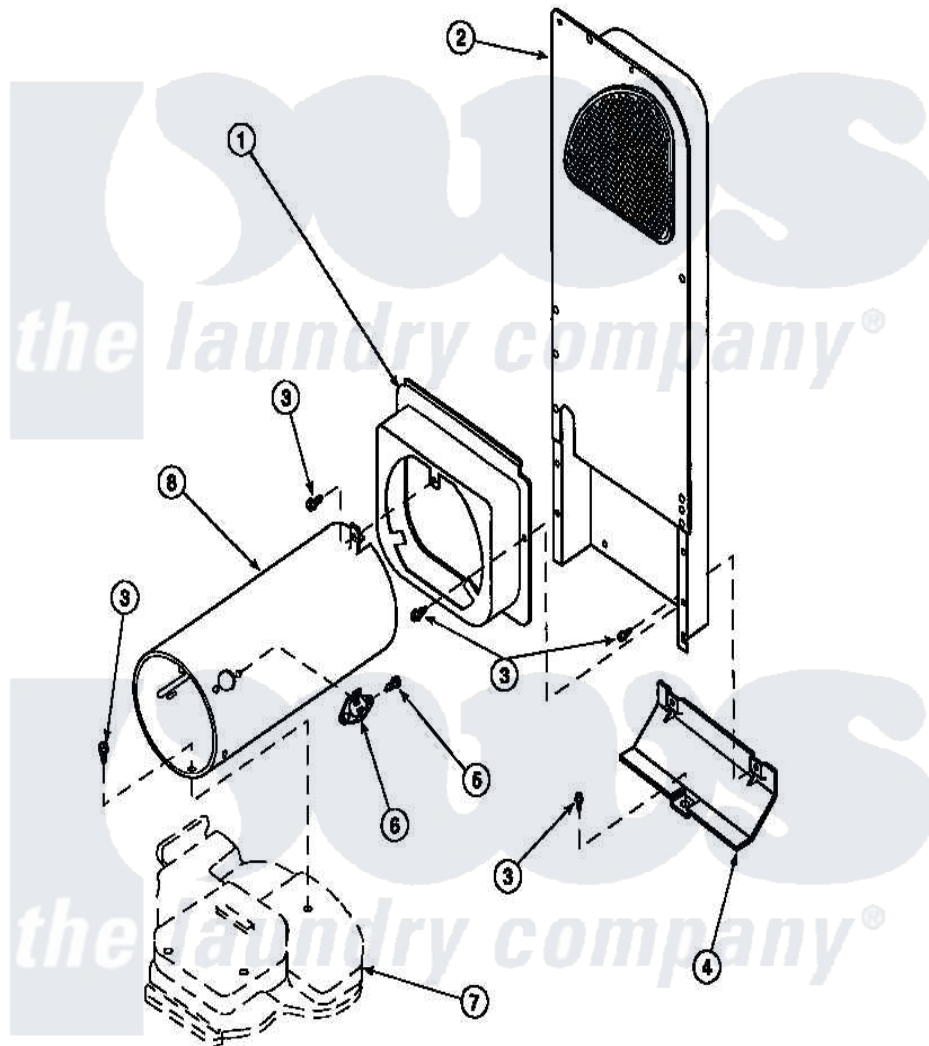

**Amana LG4219L2 (BOM: PLG4219L2) 11 - HEATER BOX ASSY
ORIGINALLY ON GAS DRYER**

Amana Residential Amana LG4219L2 (BOM: PLG4219L2) Dryer Parts Parts Diagram 11 - HEATER BOX ASSY
ORIGINALLY ON GAS DRYER
Click on the part number to view part

Item	Original Part Number	Replaced By	Status	Part Description
1	500122	510101		Shroud Heat Duct
2	500179P	503605		Assembly, Heater Duct
3	501668	503688		Screw, 10B-16 X .34 I
4	60952		Not Available	SHIELD,HEAT DUCT
5	51782		Not Available	SCREW, 6B-20X5/16
6	Y61886			Thermostat, Limit-Blk
7	500070			Base, Dryer
8	61974		Not Available	BURNER HOUSING