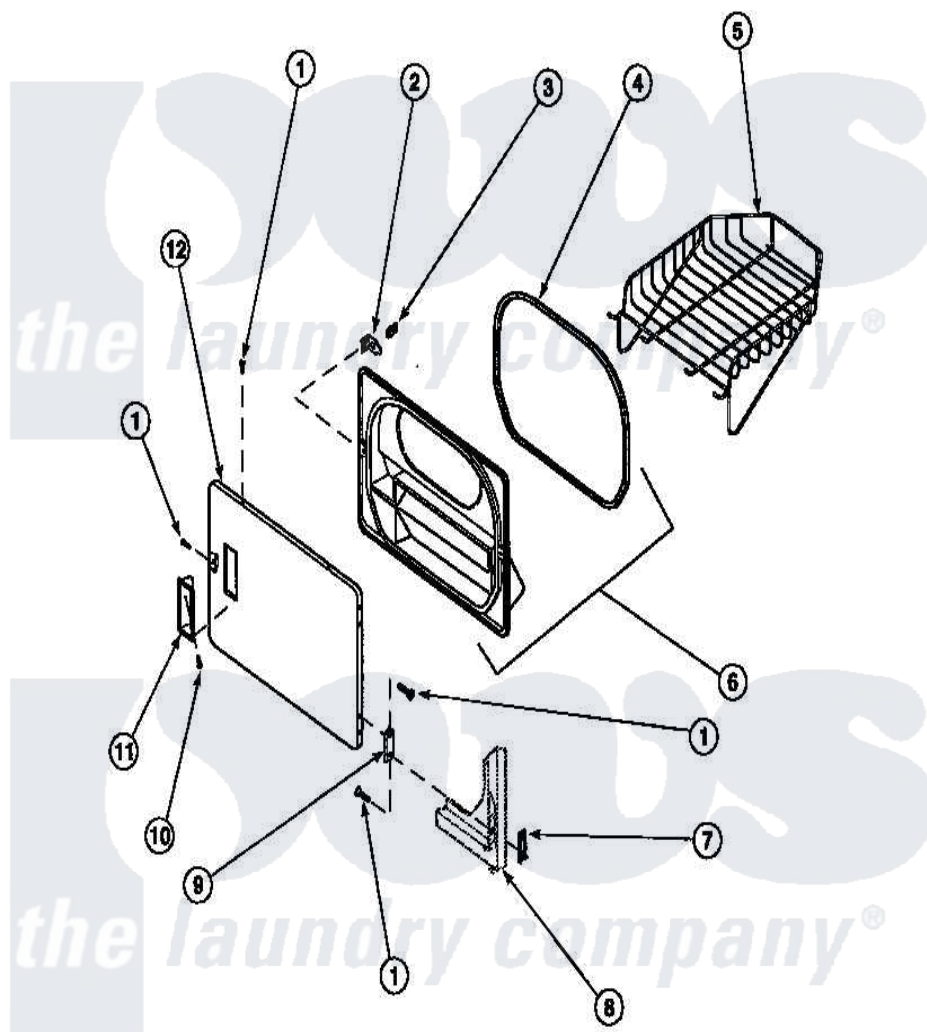

Amana LG4219L2 (BOM: PLG4219L2) 13 - LOADING DOOR WITH DRYING RACK

Amana Residential Amana LG4219L2 (BOM: PLG4219L2) Dryer Parts Parts Diagram 13 - LOADING DOOR WITH DRYING RACK

Click on the part number to view part

| Item | Original Part Number | Replaced By | Status | Part Description |
|------|------------------------|--------------------------|---------------|------------------------|
| 1 | 500226 | | | Screw, 8b-16 x 5/8 Tap |
| 2 | 500223 | 40116201 | | Bracket, Door Strike |
| 3 | 500039 | 510181 | | Strike Doormetal |
| 4 | 500200 | | Not Available | SEAL, DOOR |
| 5 | 501295P | | Not Available | RACK, DRYING |
| 6 | 500199 | | Not Available | ASSY, LINER & SEAL |
| 7 | 500236 | | | Clip, Door Hinge Mount |
| 9 | 500041 | Y503676 | | Hinge, Door And Top |
| 10 | 500297 | 8281236 | | Screw |
| 11 | 500042 | | Not Available | DOOR PULL |