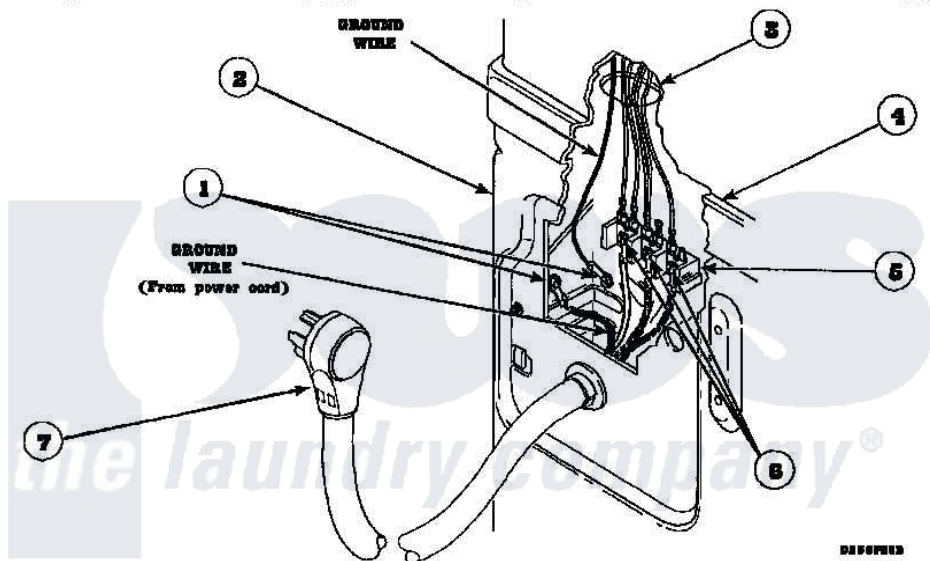

# Amana LG4219L2 (BOM: PLG4219L2) 17 - POWER CORDS

Amana [Residential Amana LG4219L2 \(BOM: PLG4219L2\) Dryer Parts](#) Parts Diagram 17 - POWER CORDS  
 Click on the part number to view part

Item	Original Part Number	Replaced By	Status	Part Description
1	<a href="#">20530</a>			Screw, 10-24 x 3/8 Hex
2	500001P		Not Available	(ADD LETTER BEFORE "P" IN PART
3	500343		Not Available	PANEL, BACK(HOME HOOD)
4	500085P		Not Available	(ADD LETTER L-L, W-W TO PART N
6	Y61199	<a href="#">3400094</a>		Screw, 10-32 X 3/8