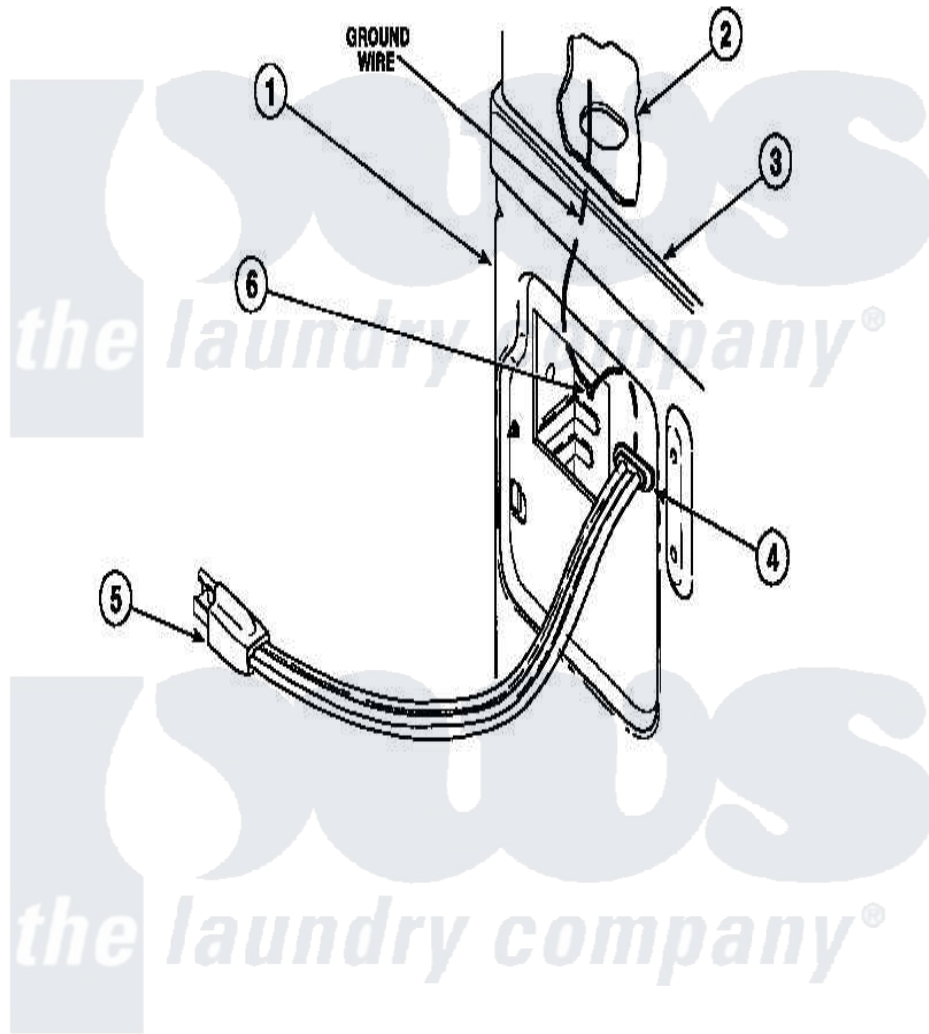

Amana LG4219L2 (BOM: PLG4219L2) 18 - POWER CORDS

Amana [Residential Amana LG4219L2 \(BOM: PLG4219L2\) Dryer Parts](#) Parts Diagram 18 - POWER CORDS
 Click on the part number to view part

Item	Original Part Number	Replaced By	Status	Part Description
1	50001P		Not Available	(ADD LETTER BEFORE "P" IN PART
2	500343		Not Available	PANEL, BACK(HOME HOOD)
3	500085P		Not Available	(ADD LETTER L-L, W-W TO PART N
4	21903	211881		Grommet, Cord Part Not Used-Gas Models Only
5	Y56222	27001142		Cord, Power
6	20530			Screw, 10-24 x 3/8 Hex