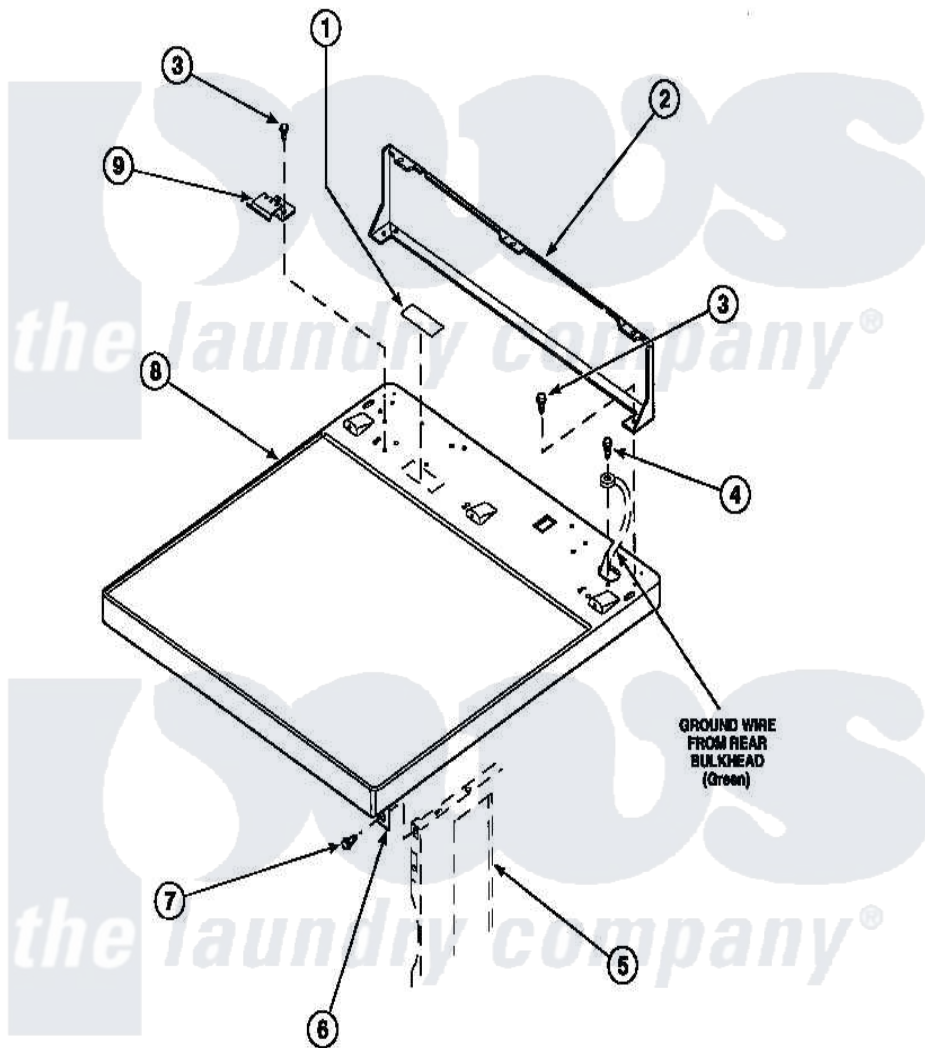

# Amana LG4219W2 (BOM: PLG4219W2) 01 - CABINET TOP AND CONTROL HOOD REAR PANEL

Amana Residential Amana LG4219W2 (BOM: PLG4219W2) Dryer Parts Parts Diagram 01 - CABINET TOP AND CONTROL HOOD REAR PANEL  
 Click on the part number to view part

Item	Original Part Number	Replaced By	Status	Part Description
1	24903		Not Available	STICKER,DISCONNECT POW
2	500343		Not Available	PANEL,BACK(HOME HOOD)
3	501086	<a href="#">90767</a>		Screw, 8A X 3/8 HeX Washer Head Tapping
4	<a href="#">20530</a>			Screw, 10-24 x 3/8 Hex
5	500001P		Not Available	(ADD LETTER BEFORE "P" IN PART
6	500084	<a href="#">40130801</a>		Bracket, Top Mount
7	33562	<a href="#">27001200</a>		Screw
8	500085P		Not Available	(ADD LETTER L-L, W-W TO PART N
9	501241	<a href="#">Y503876</a>		Clip, Hold Down