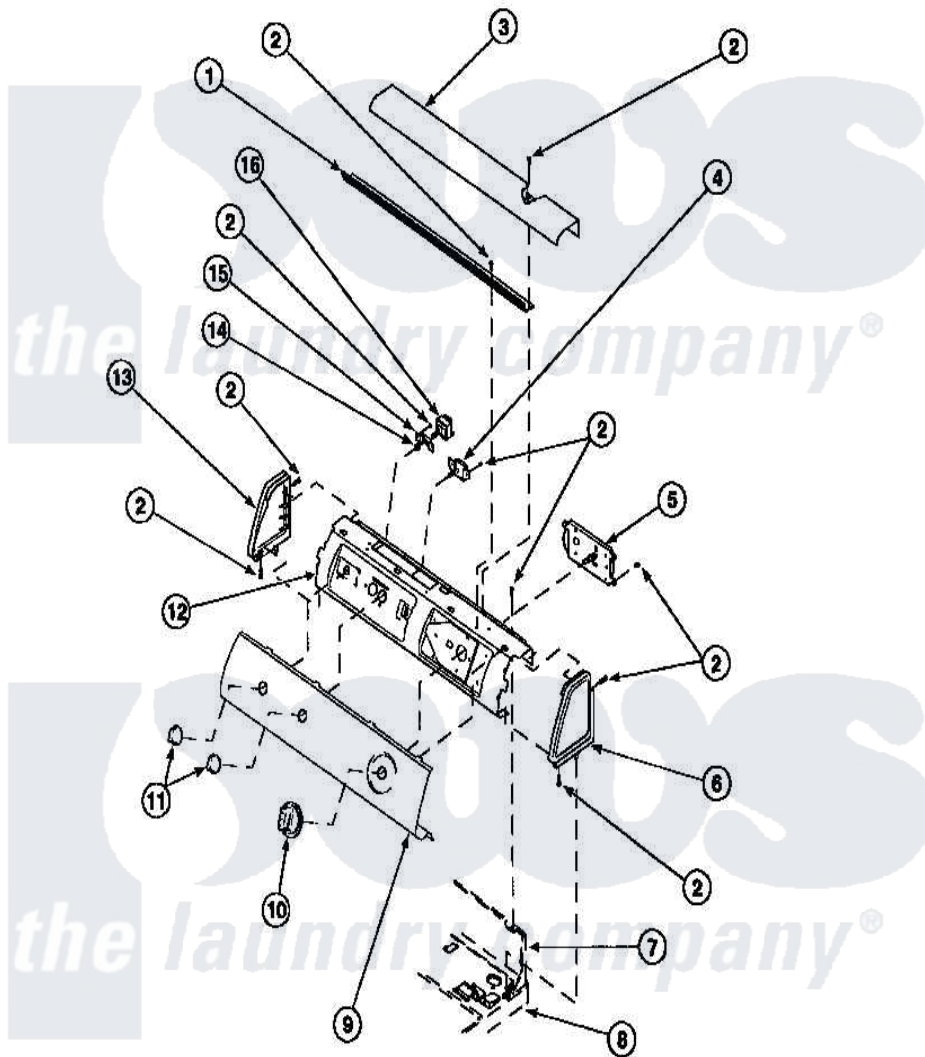

Amana LG4219W2 (BOM: PLG4219W2) 05 - GRAPHIC PANEL, CONTROL HOOD AND CONTROLS

Amana Residential Amana LG4219W2 (BOM: PLG4219W2) Dryer Parts Parts Diagram 05 - GRAPHIC PANEL, CONTROL HOOD AND CONTROLS
 Click on the part number to view part

Item	Original Part Number	Replaced By	Status	Part Description
1	500305		Not Available	DIFFUSER W/OUT HOLE
2	501086	90767		Screw, 8A X 3/8 HeX Washer Head Tapping
3	500302		Not Available	COVER, TOP
6	34815		Not Available	PANEL, END R.H. (BLK)
7	500343		Not Available	PANEL, BACK(HOME HOOD)
8	500085P		Not Available	(ADD LETTER L-L, W-W TO PART N
9	502630		Not Available	GRAPHIC PANEL
"	502206		Not Available	GRAPHIC PANEL
10	500311	502220W		Knob, Timer
11	34847			Assembly, Knob-Rotary
12	500300		Not Available	BRACKET, CONTROL SUPPORT-MECH
13	34816			Panel, End
14	57584		Not Available	NUT