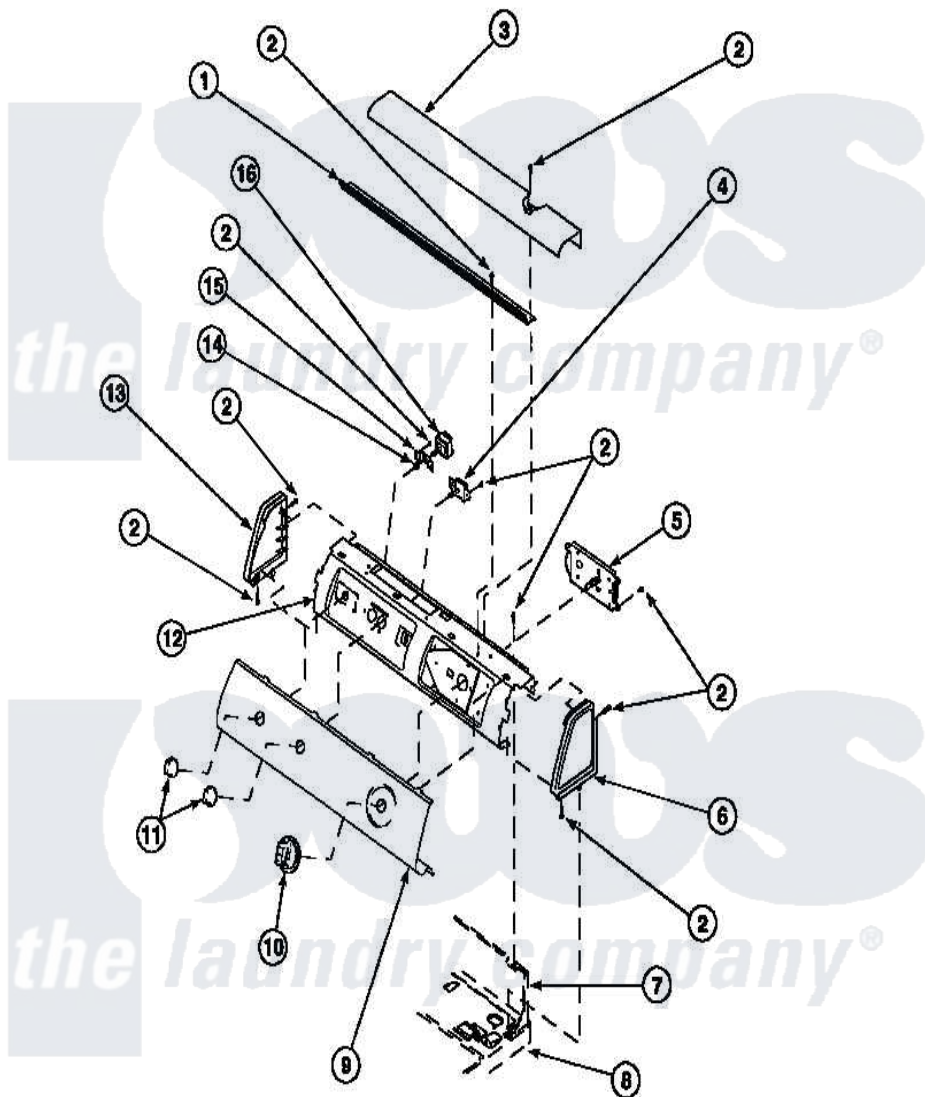

Amana LG4219W2 (BOM: PLG4219W2) 06 - GRAPHIC PANEL, CONTROL HOOD AND CONTROLS

Amana Residential Amana LG4219W2 (BOM: PLG4219W2) Dryer Parts Parts Diagram 06 - GRAPHIC PANEL, CONTROL HOOD AND CONTROLS
 Click on the part number to view part

Item	Original Part Number	Replaced By	Status	Part Description
1	500305		Not Available	DIFFUSER W/OUT HOLE
2	501086	90767		Screw, 8A X 3/8 HeX Washer Head Tapping
3	500302		Not Available	COVER, TOP
5	501881		Not Available	TIMER
6	34815		Not Available	PANEL, END R.H. (BLK)
7	500343		Not Available	PANEL, BACK (HOME HOOD)
8	500085P		Not Available	(ADD LETTER L-L, W-W TO PART N)
9	503145		Not Available	PANEL, GRAPHICS
10	500311	502220W		Knob, Timer
11	34847			Assembly, Knob-Rotary
12	500300		Not Available	BRACKET, CONTROL SUPPORT-MECH
13	34816			Panel, End
14	57584		Not Available	NUT