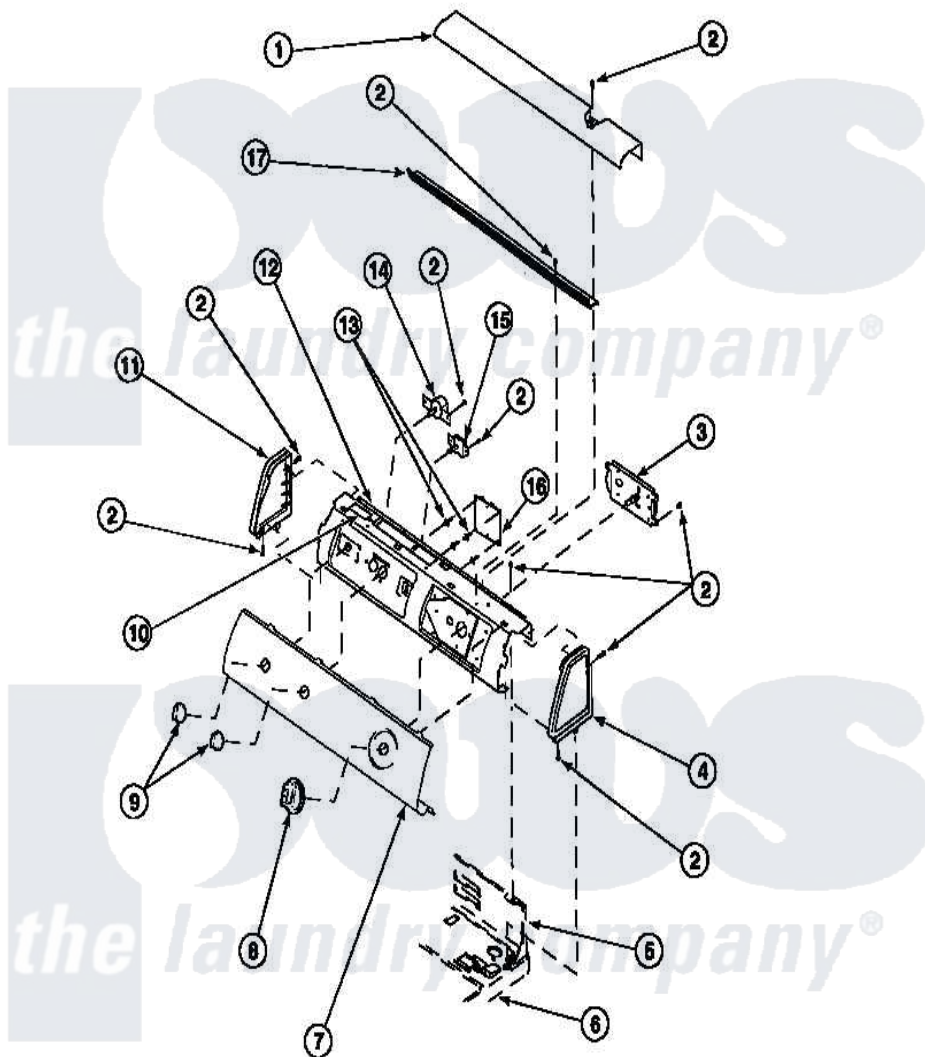

# Amana LG4219W2 (BOM: PLG4219W2) 07 - GRAPHIC PANEL, CONTROL HOOD AND CONTROLS

Amana Residential Amana LG4219W2 (BOM: PLG4219W2) Dryer Parts Parts Diagram 07 - GRAPHIC PANEL, CONTROL HOOD AND CONTROLS  
 Click on the part number to view part

Item	Original Part Number	Replaced By	Status	Part Description
1	500302		Not Available	COVER, TOP
2	501086	<a href="#">90767</a>		Screw, 8A X 3/8 HeX Washer Head Tapping
3	501881		Not Available	TIMER
4	34815		Not Available	PANEL, END R.H. (BLK)
5	500343		Not Available	PANEL, BACK(HOME HOOD)
6	500085P		Not Available	(ADD LETTER L-L, W-W TO PART N
8	500311	<a href="#">502220W</a>		Knob, Timer
9	<a href="#">34847</a>			Assembly, Knob-Rotary
10	24903		Not Available	STICKER, DISCONNECT POW
11	<a href="#">34816</a>			Panel, End
12	500300		Not Available	BRACKET, CONTROL SUPPORT-MECH
17	500305		Not Available	DIFFUSER W/OUT HOLE