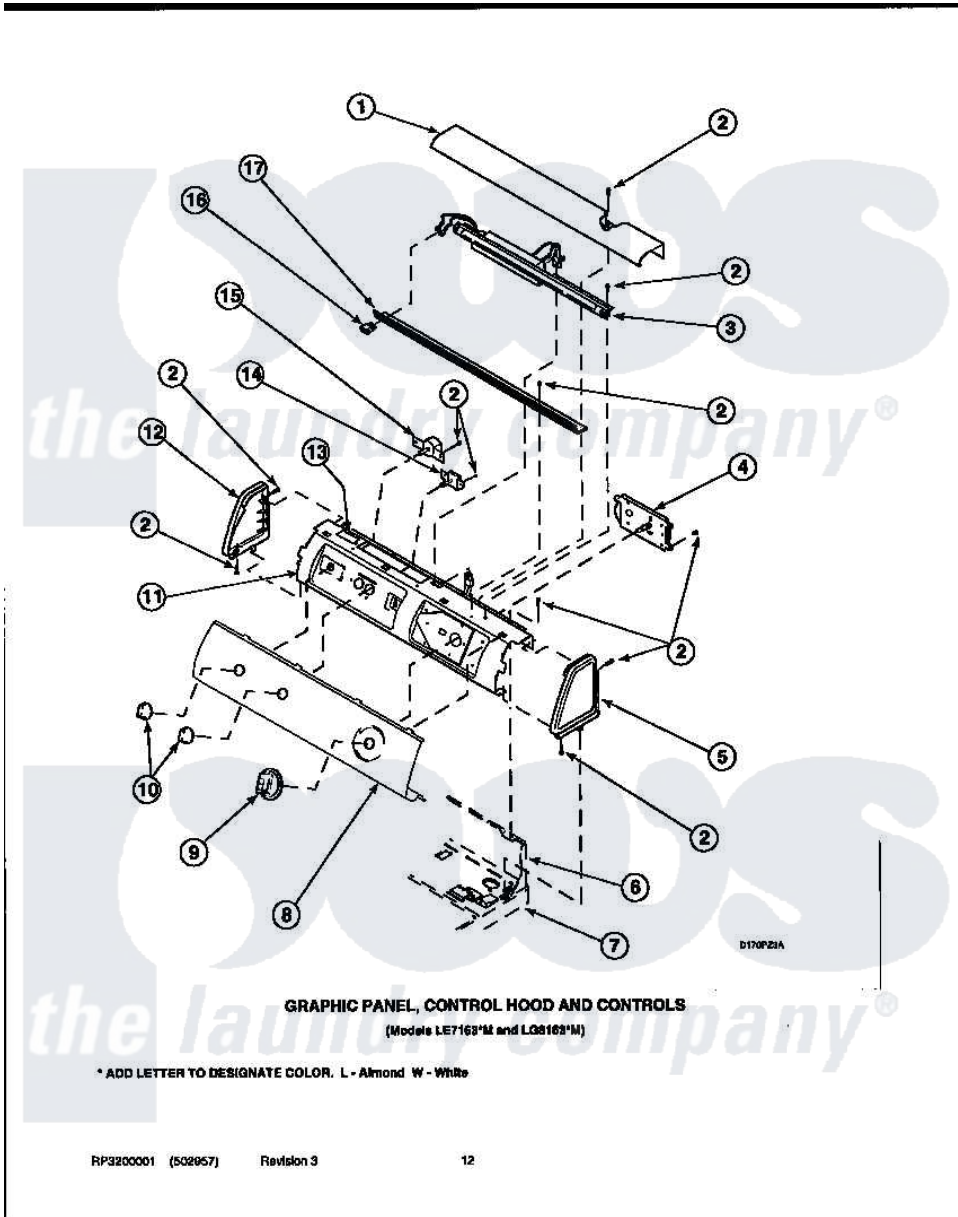

**Amana LG4219W2 (BOM: PLG4219W2) 08 - GRAPHIC PANEL, CONTROL HOOD AND CONTROLS**

Amana Residential Amana LG4219W2 (BOM: PLG4219W2) Dryer Parts Parts Diagram 08 - GRAPHIC PANEL, CONTROL HOOD AND CONTROLS  
 Click on the part number to view part

Item	Original Part Number	Replaced By	Status	Part Description
2	501086	<a href="#">90767</a>		Screw, 8A X 3/8 HeX Washer Head Tapping
6	500343		Not Available	PANEL,BACK(HOME HOOD)
7	500085P		Not Available	(ADD LETTER L-L, W-W TO PART N
11	500300		Not Available	BRACKET,CONTROL SUPPORT-MECH
13	24903		Not Available	STICKER,DISCONNECT POW