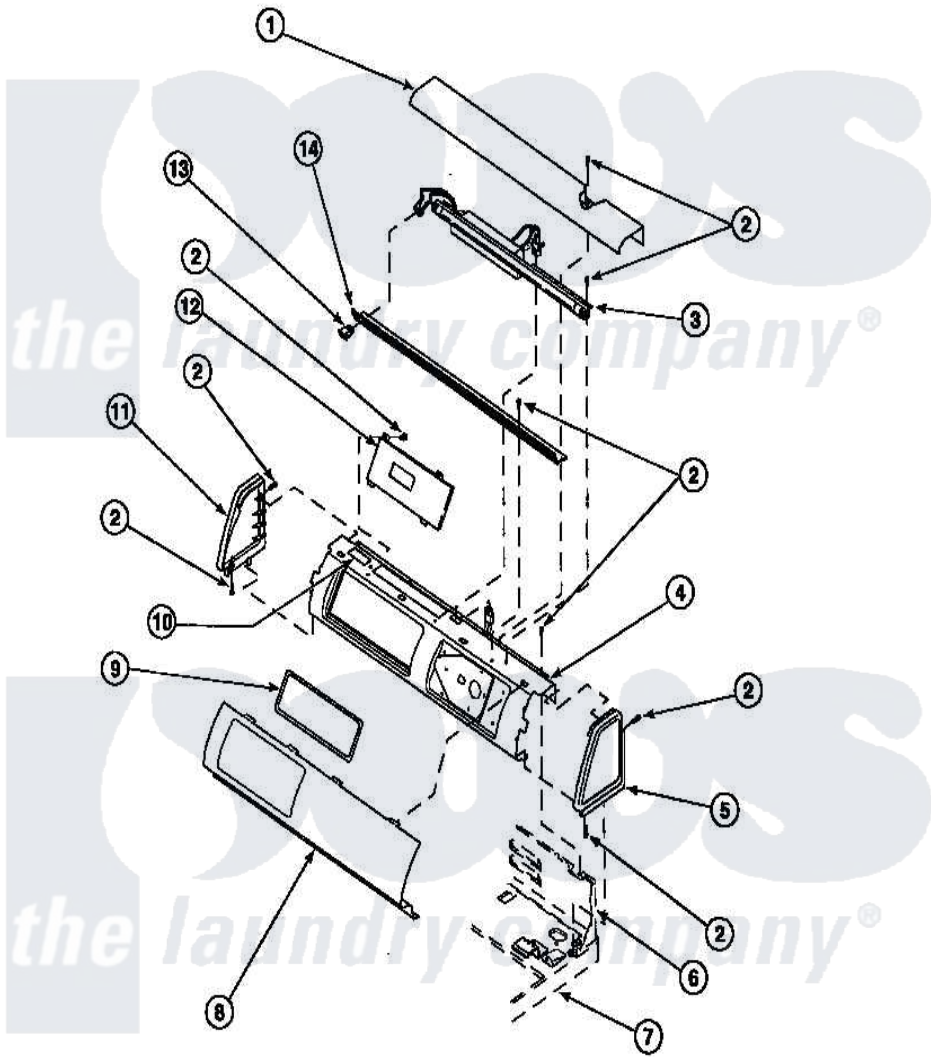

Amana LG4219W2 (BOM: PLG4219W2) 09 - GRAPHIC PANEL, CONTROL HOOD AND CONTROLS

Amana Residential Amana LG4219W2 (BOM: PLG4219W2) Dryer Parts Parts Diagram 09 - GRAPHIC PANEL, CONTROL HOOD AND CONTROLS
 Click on the part number to view part

Item	Original Part Number	Replaced By	Status	Part Description
2	501086	90767		Screw, 8A X 3/8 HeX Washer Head Tapping
6	500343		Not Available	PANEL,BACK(HOME HOOD)
7	500085P		Not Available	(ADD LETTER L-L, W-W TO PART N
10	24903		Not Available	STICKER,DISCONNECT POW