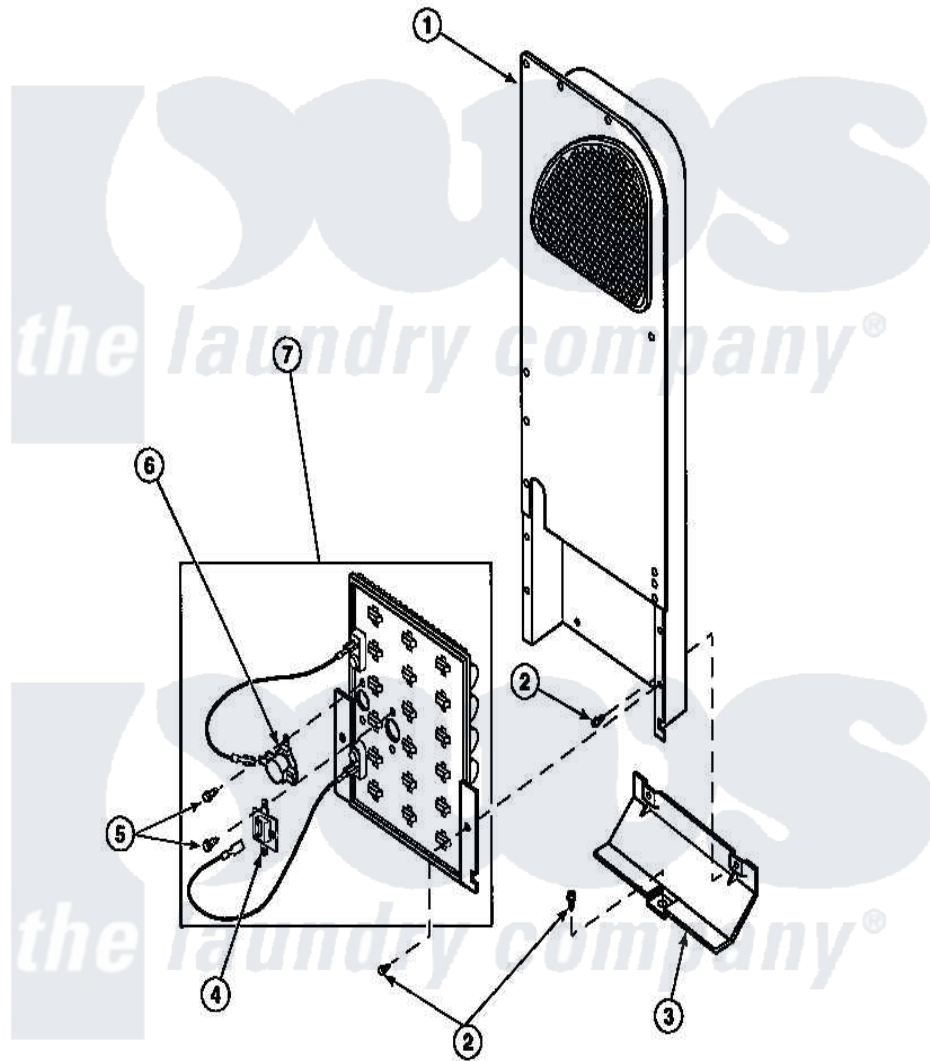

**Amana LG4219W2 (BOM: PLG4219W2) 10 - HEATER BOX ASSY
ORIGINALLY ON ELEC DRYER**

Amana [Residential Amana LG4219W2 \(BOM: PLG4219W2\) Dryer Parts](#) Parts Diagram 10 - HEATER BOX
ASSY ORIGINALLY ON ELEC DRYER
[Click on the part number to view part](#)

Item	Original Part Number	Replaced By	Status	Part Description
1	500179P	503605		Assembly, Heater Duct
2	501668	503688		Screw, 10B-16 X .34 I
3	60952		Not Available	SHIELD,HEAT DUCT
5	23222	3177991		Screw