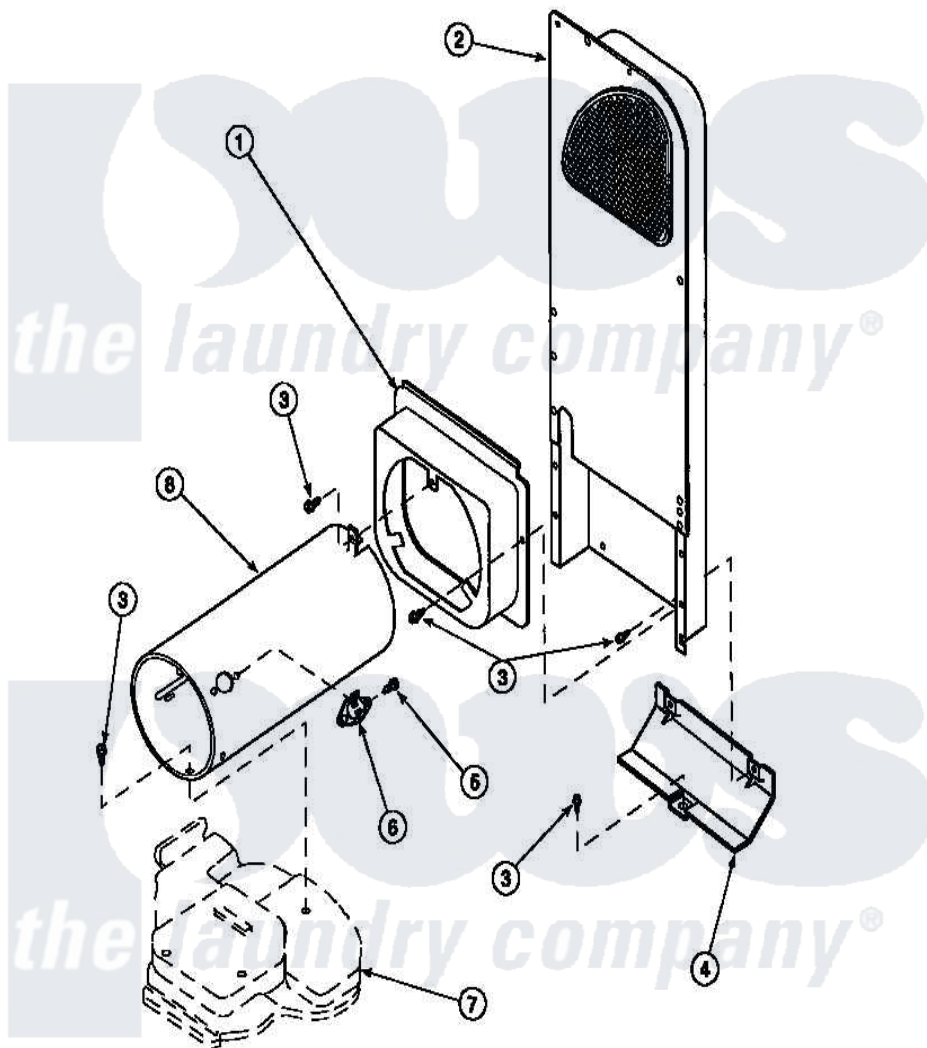

**Amana LG4219W2 (BOM: PLG4219W2) 11 - HEATER BOX ASSY
ORIGINALLY ON GAS DRYER**

Amana [Residential Amana LG4219W2 \(BOM: PLG4219W2\) Dryer Parts](#) Parts Diagram 11 - HEATER BOX ASSY ORIGINALLY ON GAS DRYER
Click on the part number to view part

Item	Original Part Number	Replaced By	Status	Part Description
1	500122	510101		Shroud Heat Duct
2	500179P	503605		Assembly, Heater Duct
3	501668	503688		Screw, 10B-16 X .34 I
4	60952		Not Available	SHIELD,HEAT DUCT
5	51782		Not Available	SCREW, 6B-20X5/16
6	Y61886			Thermostat, Limit-Blk
7	500070			Base, Dryer
8	61974		Not Available	BURNER HOUSING