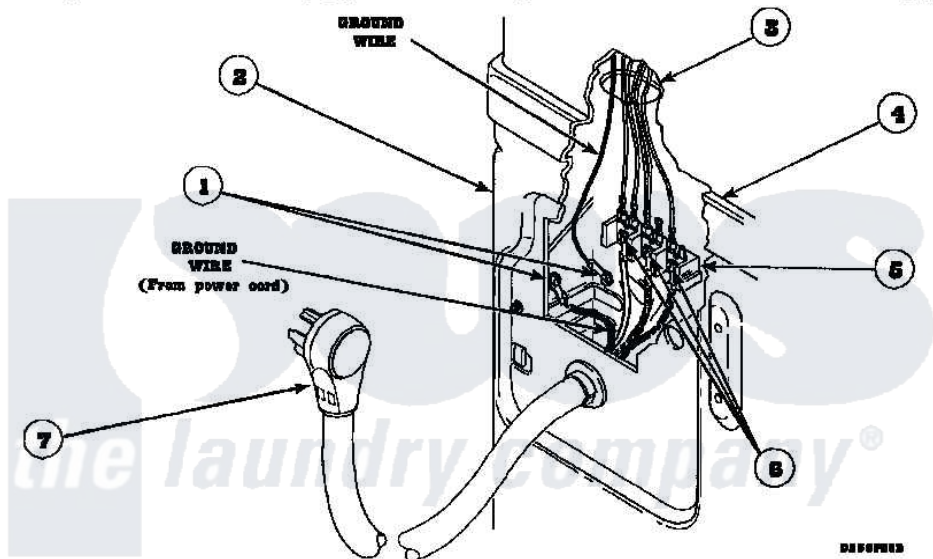

Amana LG4219W2 (BOM: PLG4219W2) 17 - POWER CORDS

Amana Residential Amana LG4219W2 (BOM: PLG4219W2) Dryer Parts Parts Diagram 17 - POWER CORDS  
 Click on the part number to view part

Item	Original Part Number	Replaced By	Status	Part Description
1	<a href="#">20530</a>			Screw, 10-24 x 3/8 Hex
2	500001P		Not Available	(ADD LETTER BEFORE "P" IN PART
3	500343		Not Available	PANEL, BACK(HOME HOOD)
4	500085P		Not Available	(ADD LETTER L-L, W-W TO PART N
6	Y61199	<a href="#">3400094</a>		Screw, 10-32 X 3/8