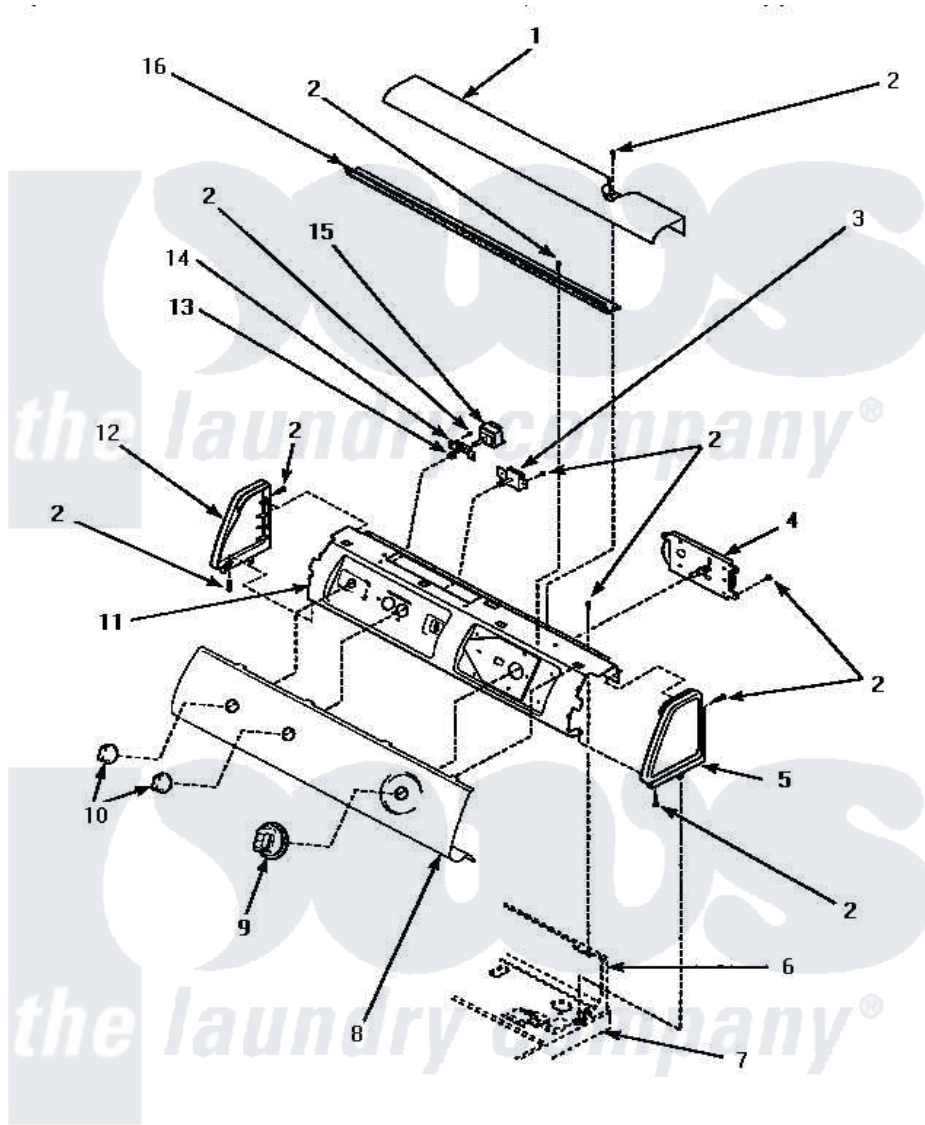

**Amana LG4309L (BOM: P1163504W L) 06 - GRAPHIC PANEL, CONTROL HOOD & CONTROLS**

**GRAPHIC PANEL, CONTROL HOOD AND CONTROLS**

Amana [Residential Amana LG4309L \(BOM: P1163504W L\) Dryer Parts](#) Parts Diagram 06 - GRAPHIC PANEL, CONTROL HOOD & CONTROLS  
 Click on the part number to view part

Item	Original Part Number	Replaced By	Status	Part Description
"	NOTE:		Not Available	DOOR ASSEMBLY DOES NOT INCLUDE 500236 DOOR HINGE MOUNTING CLIP AND FOUR 500226 SCREWS.
1	500302		Not Available	COVER, TOP
2	501086	<a href="#">90767</a>		Screw, 8A X 3/8 HeX Washer Head Tapping
4	59419	<a href="#">502963</a>		Timer, 3 Cycle
5	34815		Not Available	PANEL, END R.H. (BLK)
6	Y00000000		Not Available	SEE NOTE CONTROL HOOD REAR PANEL
7	Y00000000		Not Available	SEE NOTE CABINET TOP
8	500784		Not Available	PANEL, GRAPHIC
9	500311	<a href="#">502220W</a>		Knob, Timer
10	<a href="#">34847</a>			Assembly, Knob-Rotary
11	500300		Not Available	BRACKET, CONTROL SUPPORT-MECH

12	<a href="#">34816</a>		Panel, End
13	57584	Not Available	NUT
14	<a href="#">59704</a>		Bracket, Switch Mount
15	Y61511	Not Available	SWITCH,FABRIC SELECTOR
16	500300	Not Available	BRACKET,CONTROL SUPPORT-MECH