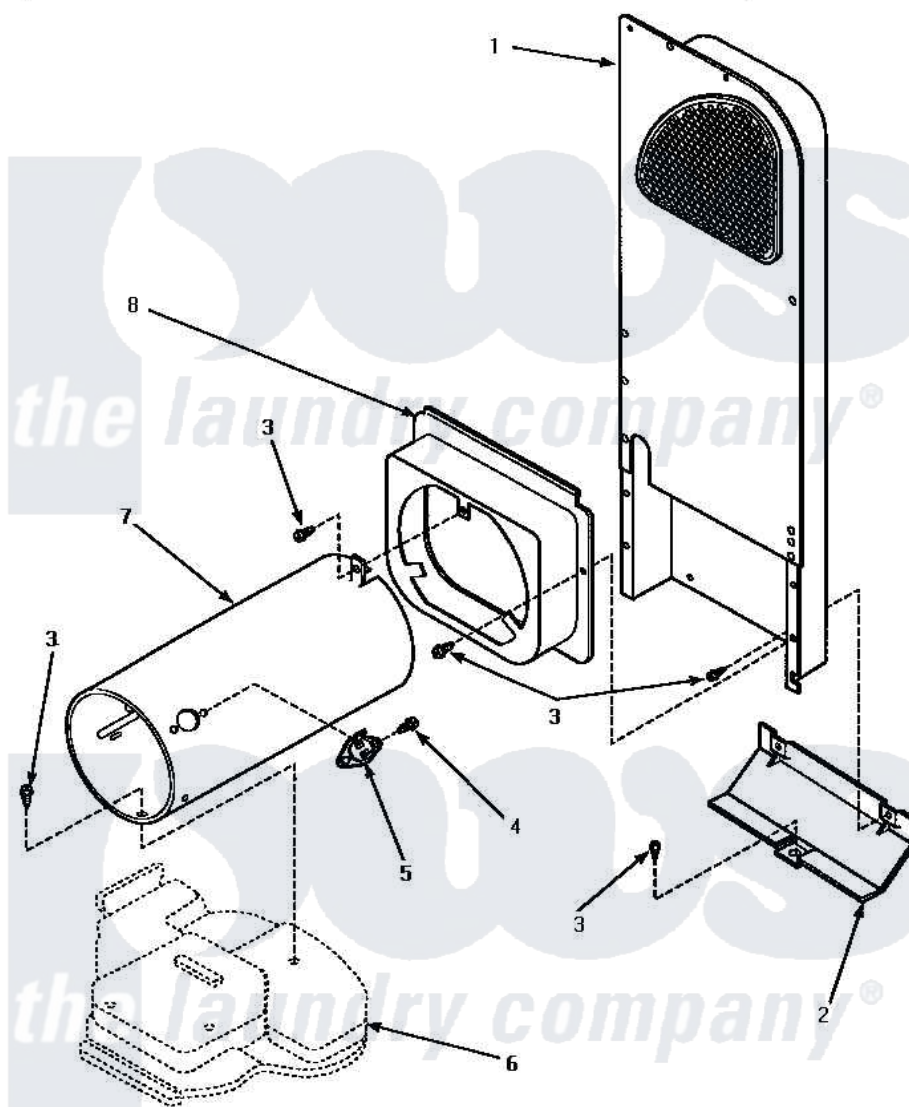

**Amana LG4309L (BOM: P1163504W L) 07 - HEATER BOX ASSY
(ORIGINAL)**

**HEATER BOX ASSEMBLY ORIGINALLY ON DRYER
(Gas Model Dryers)**

Amana [Residential Amana LG4309L \(BOM: P1163504W L\) Dryer Parts](#) Parts Diagram 07 - HEATER BOX ASSY
(ORIGINAL)

[Click on the part number to view part](#)

Item	Original Part Number	Replaced By	Status	Part Description
1	Y00000000		Not Available	SEE NOTE HEATER BOX ASSEMBLY
2	60952		Not Available	SHIELD,HEAT DUCT
3	501668	503688		Screw, 10B-16 X .34 I
4	51782		Not Available	SCREW, 6B-20X5/16
5	Y61886			Thermostat, Limit-Blk
6	Y00000000		Not Available	SEE NOTE BASE
7	61974		Not Available	BURNER HOUSING
8	500122	510101		Shroud Heat Duct